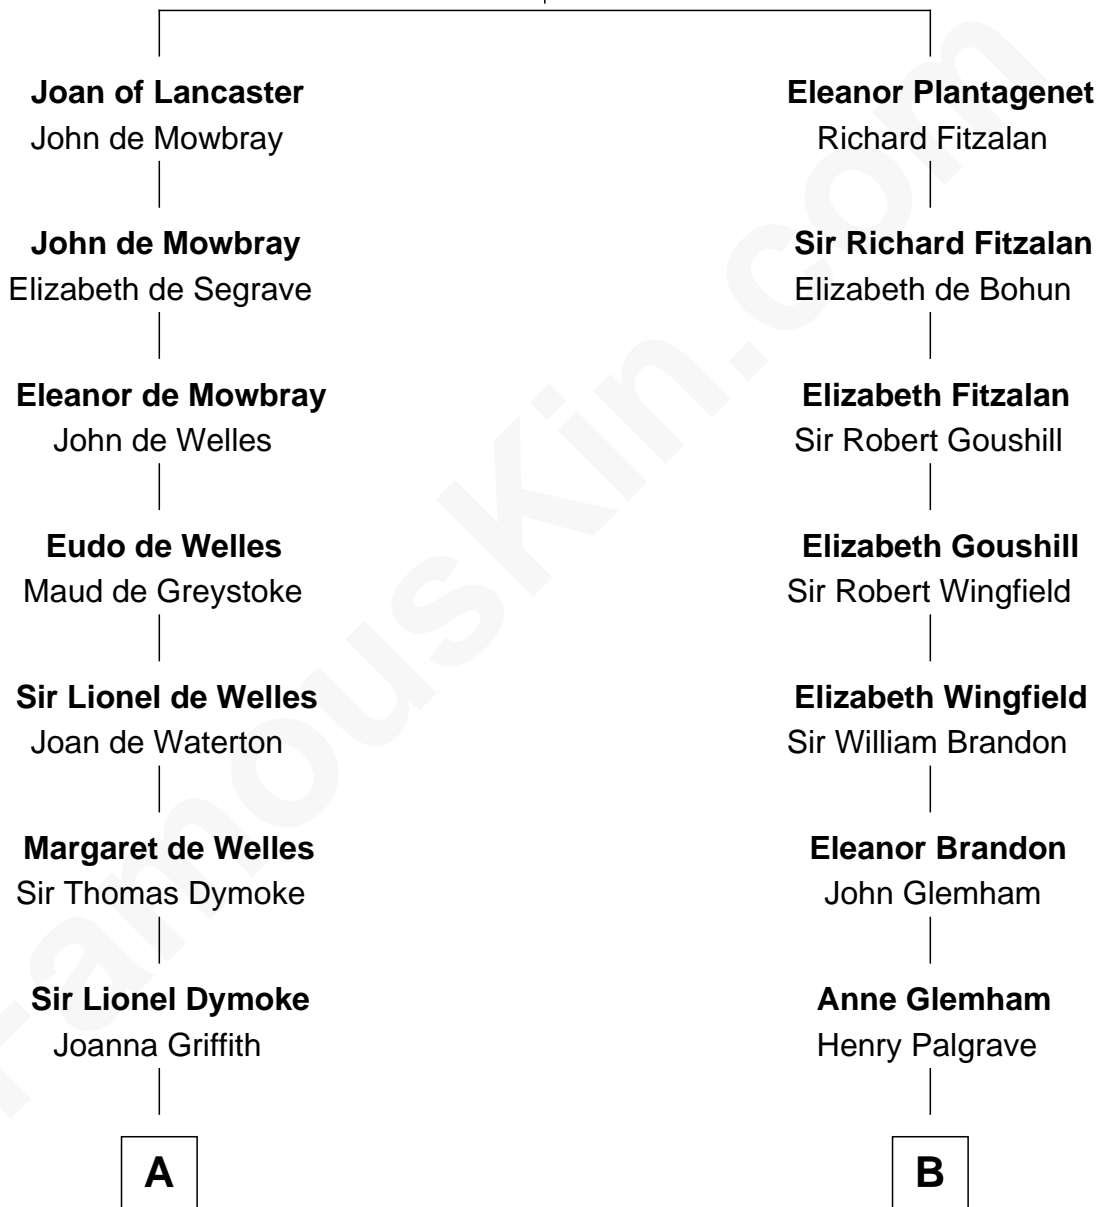

# FamousKin.com Relationship Chart of

**Lucille Ball**

*TV Actress - "I Love Lucy"*

15th cousin 6 times removed of

**Eli Whitney**

*Inventor of the Cotton Gin*

**Henry Plantagenet**  
Maud de Chaworth

**C**

—  
**Sally Bennet Osborn**

Newman Durrell

—  
**George Osborn Durrell**

Anne Jane Jewell

—  
**Nellie Rebecca Durrell**

Jasper Clinton Ball

—  
**Henry Durrell Ball**

Desiree Evelyn Hunt

—  
**Lucille Ball**

*TV Actress - "I Love Lucy"*

FamousKin.com