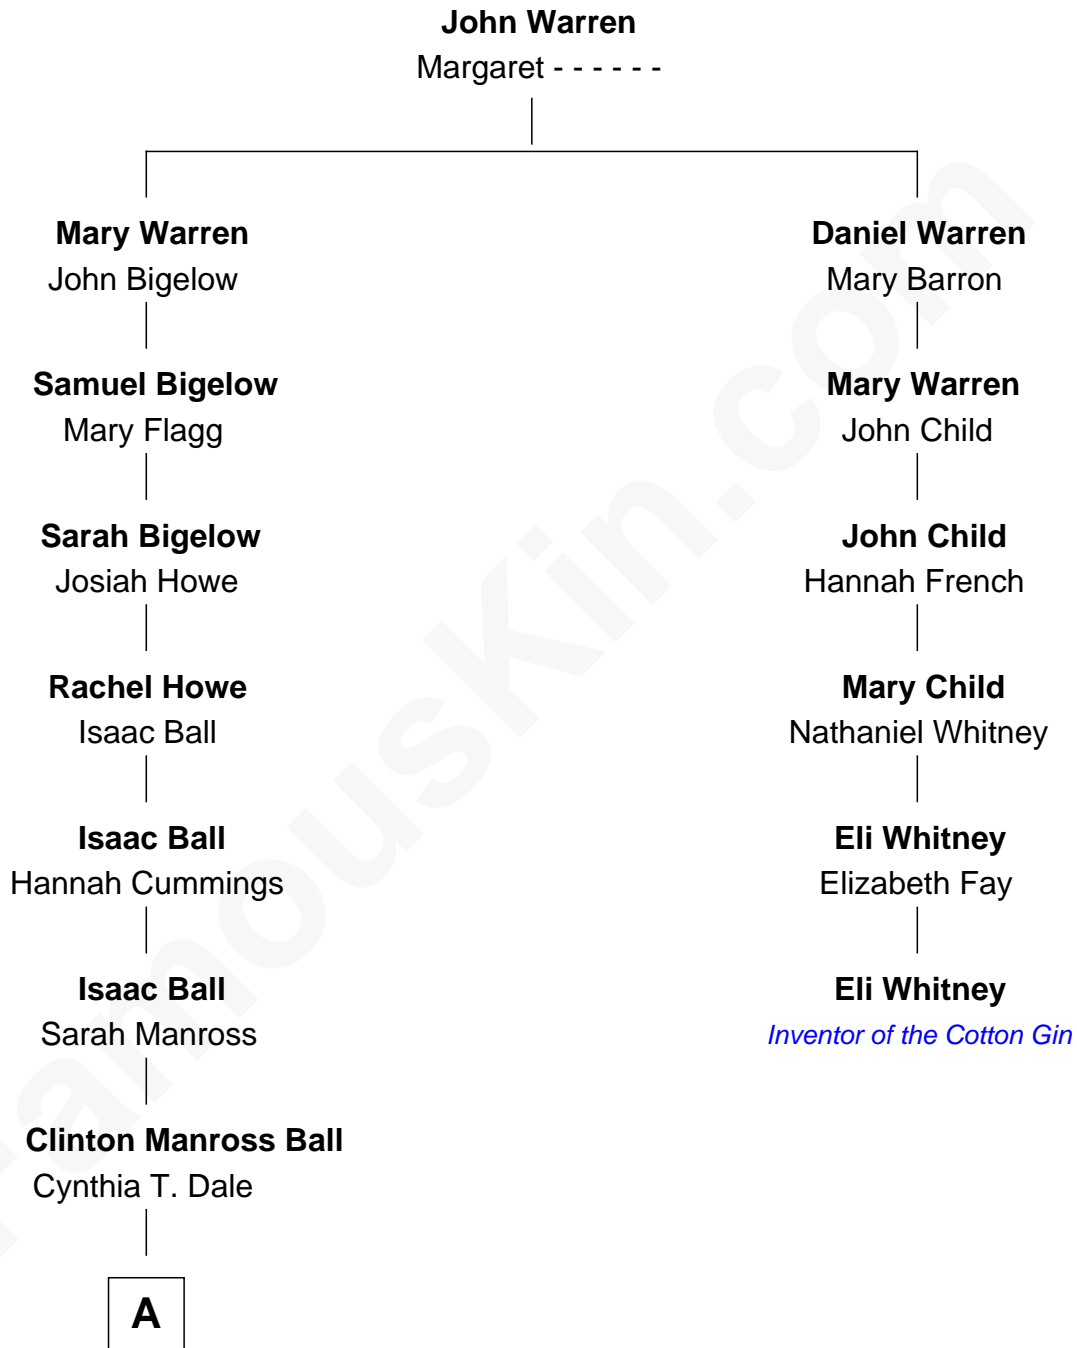

# FamousKin.com Relationship Chart of

**Lucille Ball**

*TV Actress - "I Love Lucy"*

5th cousin 4 times removed of

**Eli Whitney**

*Inventor of the Cotton Gin*

**A**

—  
**Jasper Clinton Ball**  
Nellie Rebecca Durrell

—  
**Henry Durrell Ball**  
Desiree Evelyn Hunt

—  
**Lucille Ball**  
*TV Actress - "I Love Lucy"*

FamousKin.com