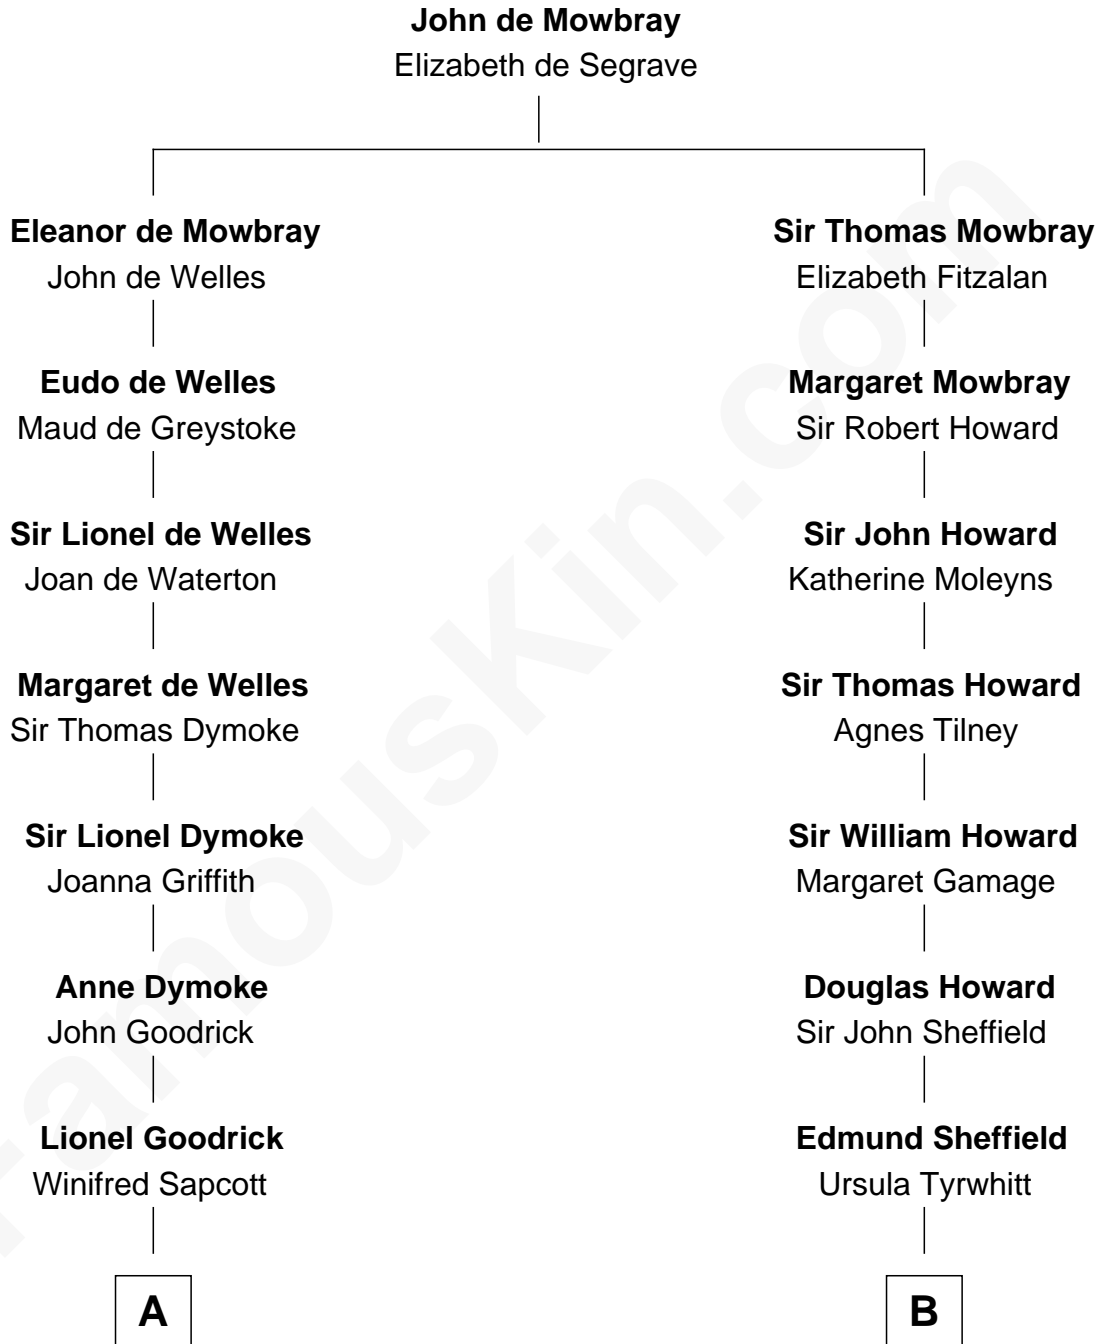

FamousKin.com

Relationship Chart of

Lucille Ball

TV Actress - "I Love Lucy"

18th cousin 1 time removed of

Cara Delevingne

Fashion Model and Movie Actress

C

Nellie Rebecca Durrell

Jasper Clinton Ball

Henry Durrell Ball

Desiree Evelyn Hunt

Lucille Ball

TV Actress - "I Love Lucy"

D

Pandora Anne Stevens