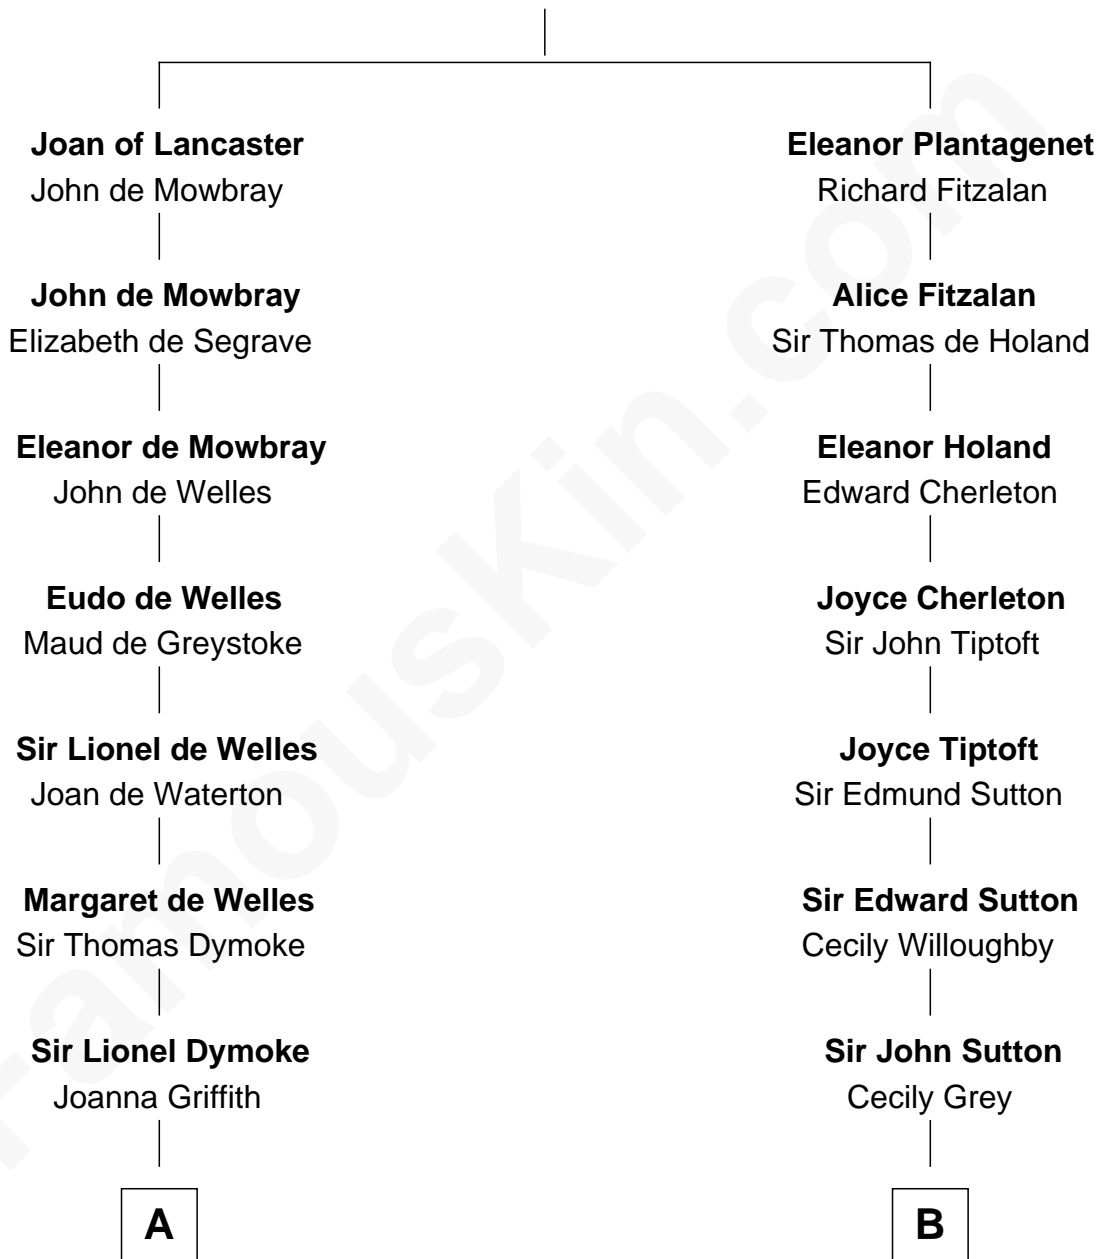

## Relationship Chart of

### Lucille Ball

TV Actress - "I Love Lucy"

18th cousin 3 times removed of

### Dr. H. H. Holmes

Serial Killer aka "Devil in the White City"

**Henry Plantagenet**  
Maud de Chaworth

**C**

**Sally Bennet Osborn**

Newman Durrell

**George Osborn Durrell**

Anne Jane Jewell

**Nellie Rebecca Durrell**

Jasper Clinton Ball

**Henry Durrell Ball**

Desiree Evelyn Hunt

**Lucille Ball**

*TV Actress - "I Love Lucy"*

**D**

**Levi Horton Mudgett**