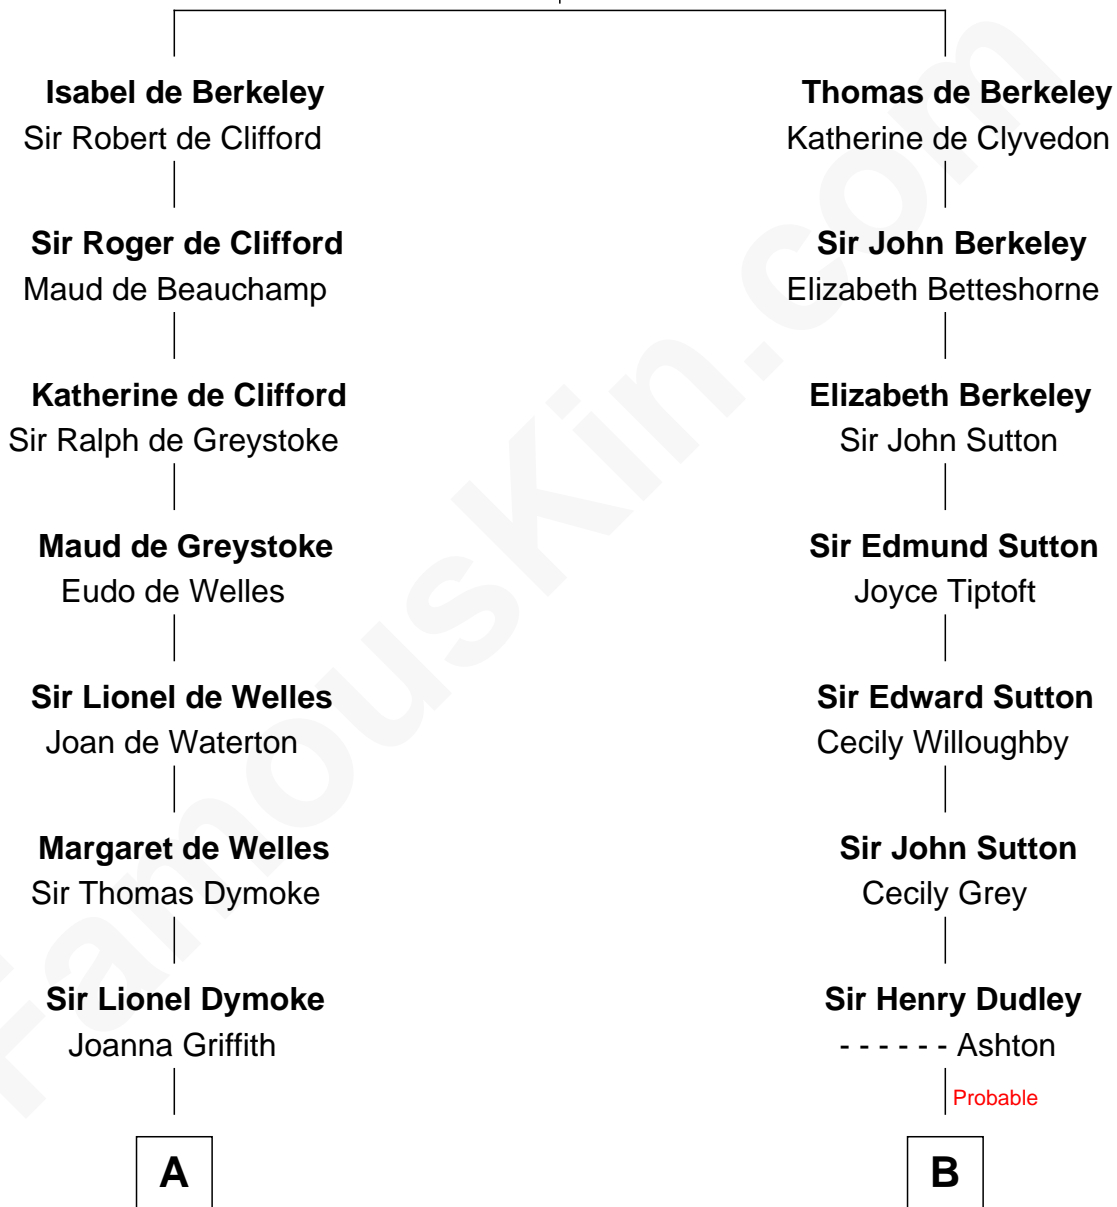

## Relationship Chart of

### Lucille Ball

TV Actress - "I Love Lucy"

17th cousin 4 times removed of

### Dr. H. H. Holmes

Serial Killer aka "Devil in the White City"

**Sir Maurice de Berkeley**

Eve la Zouche

**C**

—  
**Sally Bennet Osborn**

Newman Durrell

—  
**George Osborn Durrell**

Anne Jane Jewell

—  
**Nellie Rebecca Durrell**

Jasper Clinton Ball

—  
**Henry Durrell Ball**

Desiree Evelyn Hunt

—  
**Lucille Ball**

*TV Actress - "I Love Lucy"*

FamousKin.com