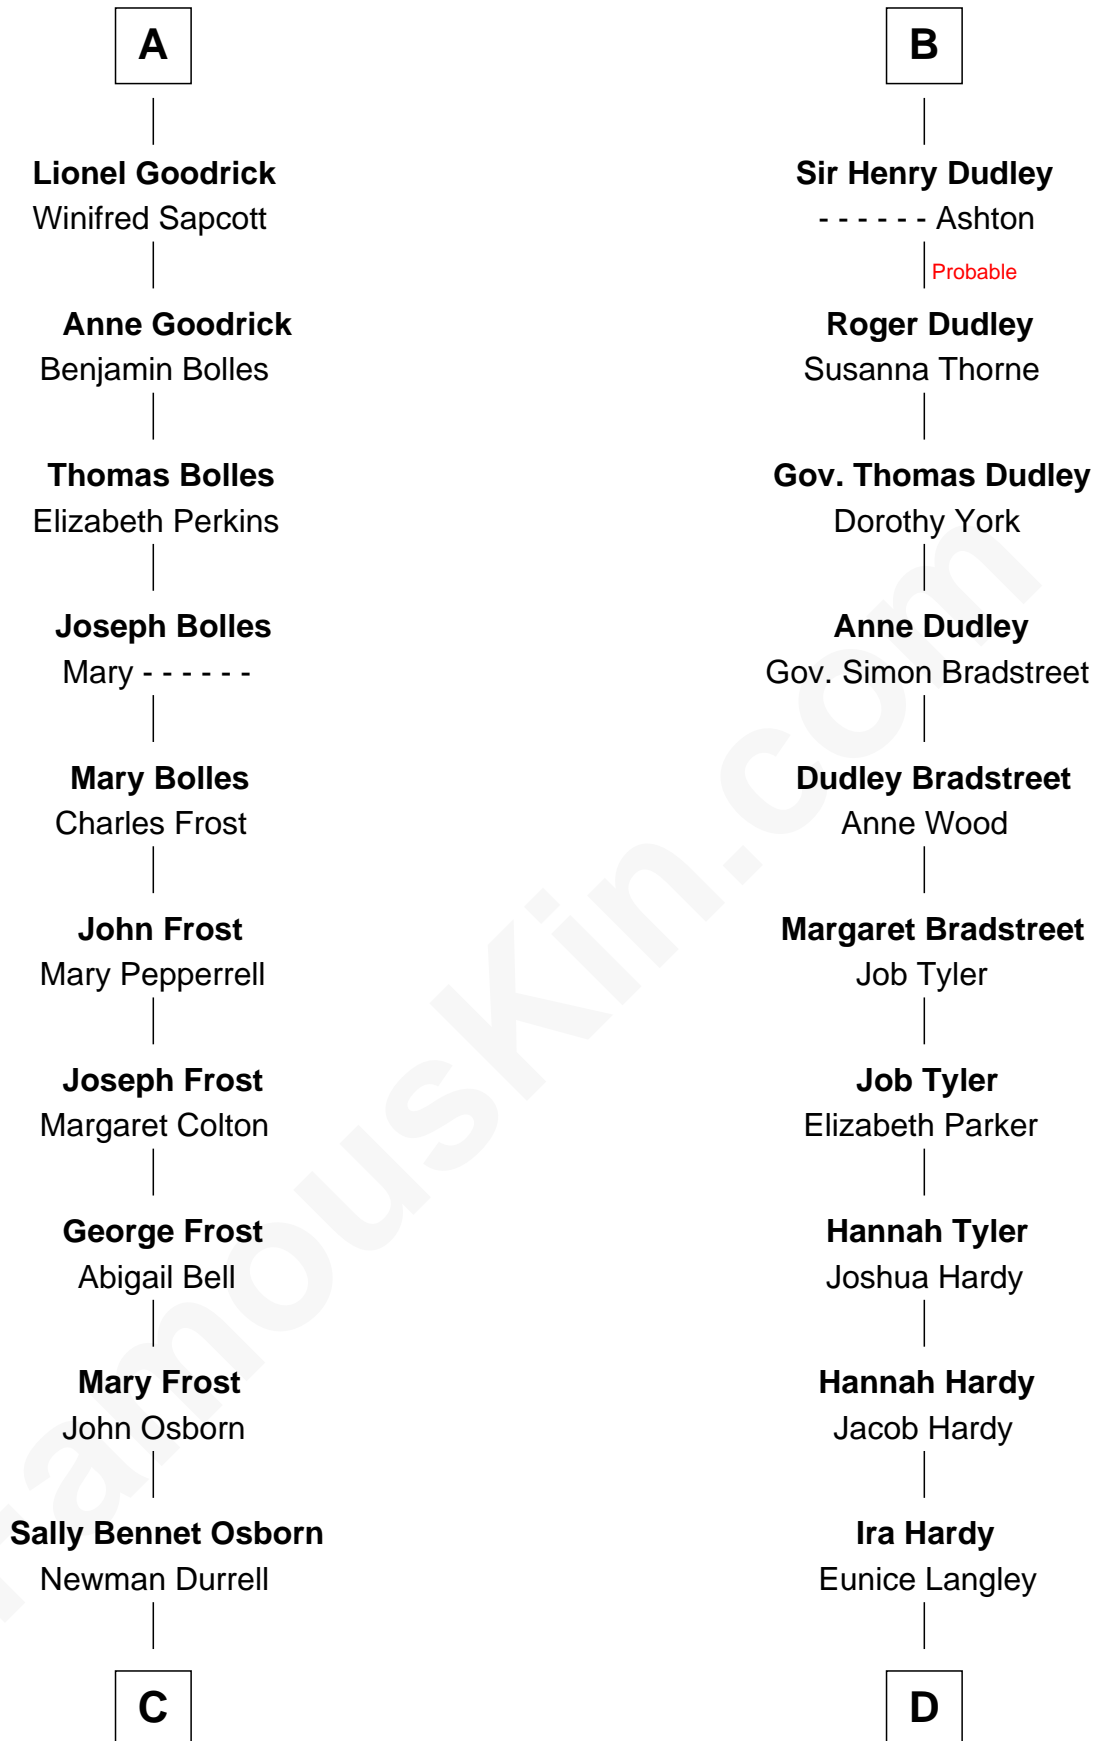

FamousKin.com Relationship Chart of

Lucille Ball

TV Actress - "I Love Lucy"

20th cousin 1 time removed of

James Taylor

Singer-Songwriter

Sir William de Ros
Margery de Badlesmere

C

George Osborn Durrell

Anne Jane Jewell

Nellie Rebecca Durrell

Jasper Clinton Ball

Henry Durrell Ball

Desiree Evelyn Hunt

Lucille Ball

TV Actress - "I Love Lucy"

Dr. Isaac Montrose Taylor

James Taylor

Singer-Songwriter