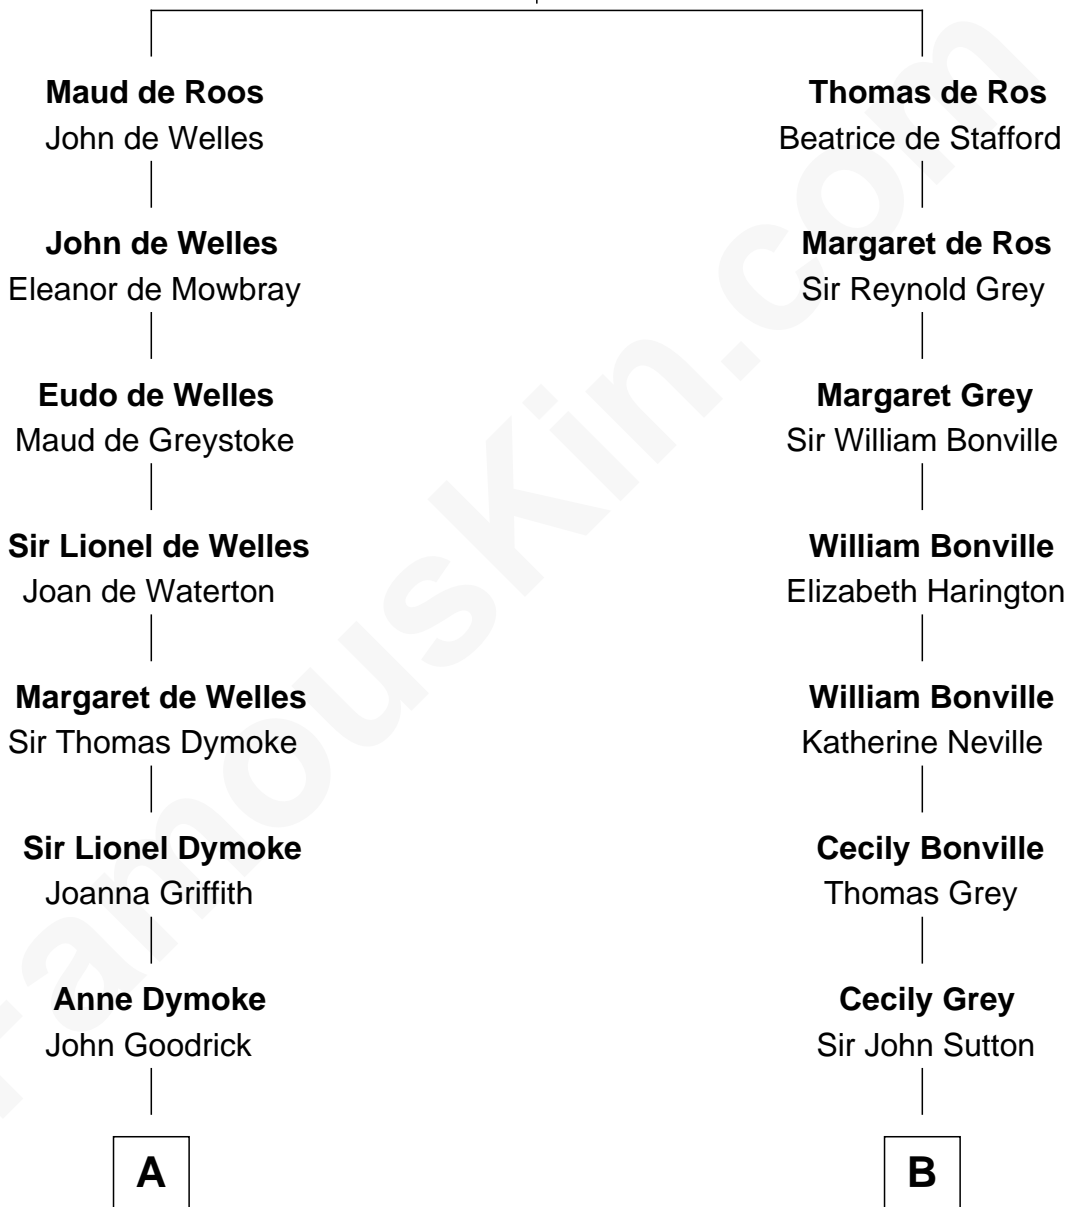

FamousKin.com Relationship Chart of

Lucille Ball

TV Actress - "I Love Lucy"

20th cousin 1 time removed of

James Taylor

Singer-Songwriter

Sir William de Ros
Margery de Badlesmere

C

George Osborn Durrell

Anne Jane Jewell

Nellie Rebecca Durrell

Jasper Clinton Ball

Henry Durrell Ball

Desiree Evelyn Hunt

Lucille Ball

TV Actress - "I Love Lucy"