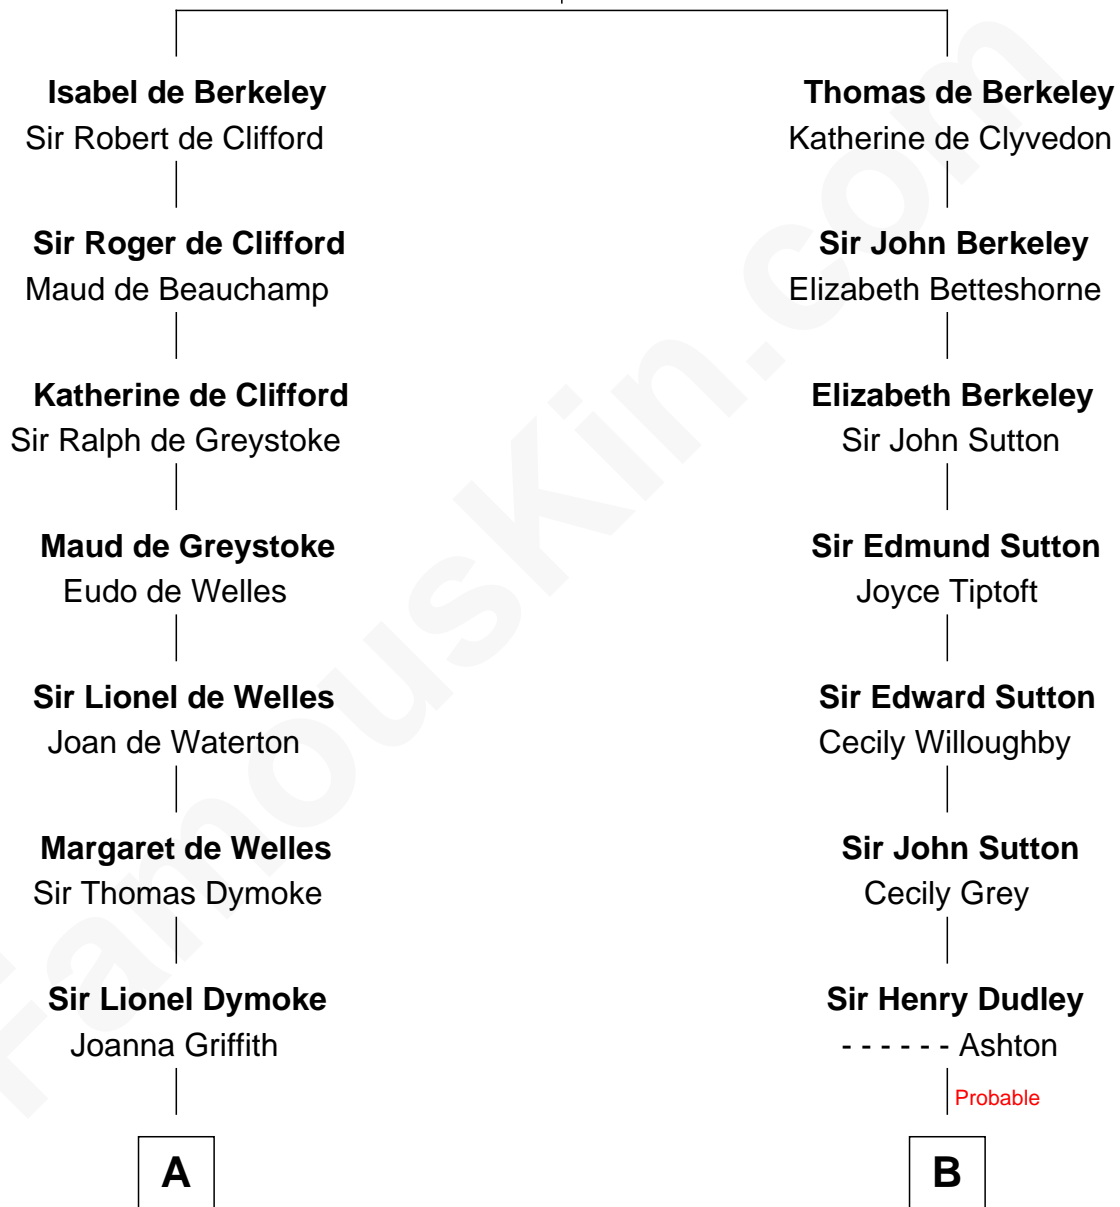

# FamousKin.com Relationship Chart of

**Lucille Ball**

*TV Actress - "I Love Lucy"*

20th cousin 1 time removed of

**James Taylor**

*Singer-Songwriter*

**Sir Maurice de Berkeley**

Eve la Zouche

**C**

**Sally Bennet Osborn**

Newman Durrell

**George Osborn Durrell**

Anne Jane Jewell

**Nellie Rebecca Durrell**

Jasper Clinton Ball

**Henry Durrell Ball**

Desiree Evelyn Hunt

**Lucille Ball**

*TV Actress - "I Love Lucy"*

**D**

**Fred Charles Knox**

Ruth Elizabeth Collins

**Ella Angelique Knox**

Henry Herman Woodard

**Gertrude Arline Woodard**

Dr. Isaac Montrose Taylor

**James Taylor**

*Singer-Songwriter*

FamousKin.com