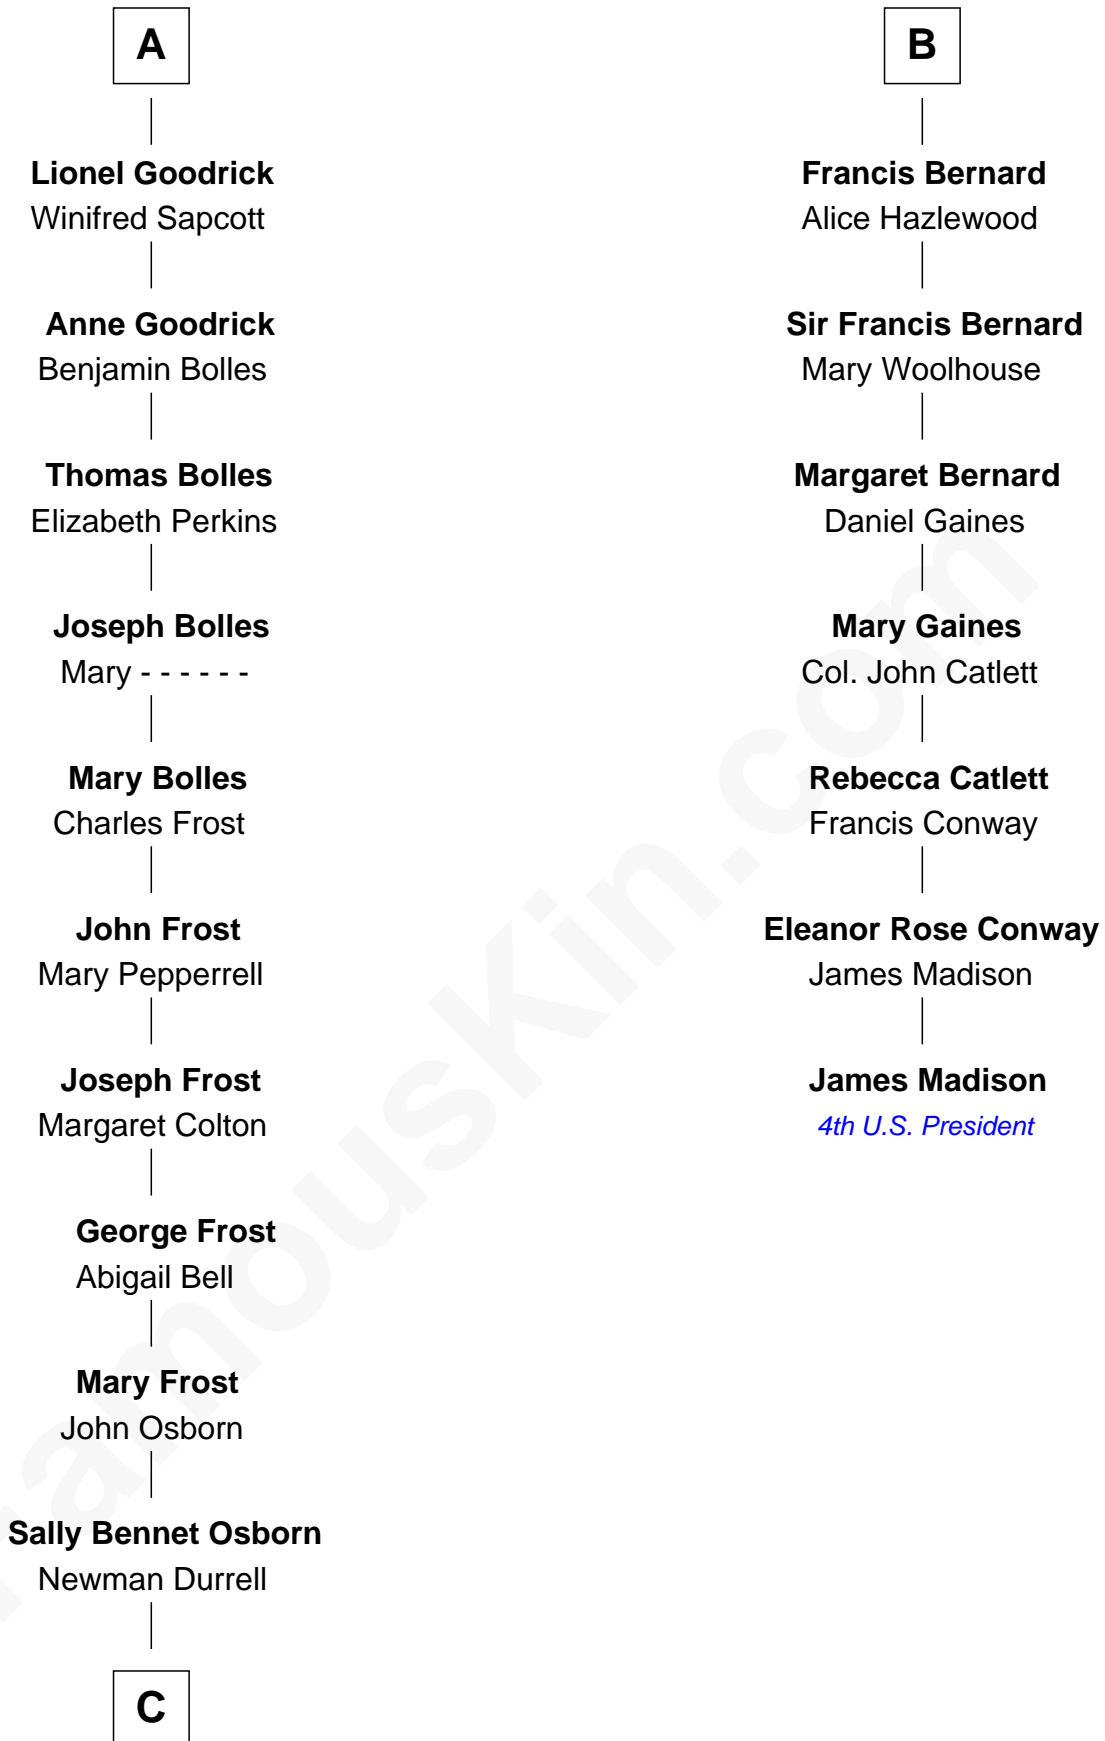

FamousKin.com

Relationship Chart of

Lucille Ball

TV Actress - "I Love Lucy"

13th cousin 7 times removed of

James Madison

4th U.S. President

Sir Thomas de Beauchamp

Katherine de Mortimer

C

George Osborn Durrell

Anne Jane Jewell

Nellie Rebecca Durrell

Jasper Clinton Ball

Henry Durrell Ball

Desiree Evelyn Hunt