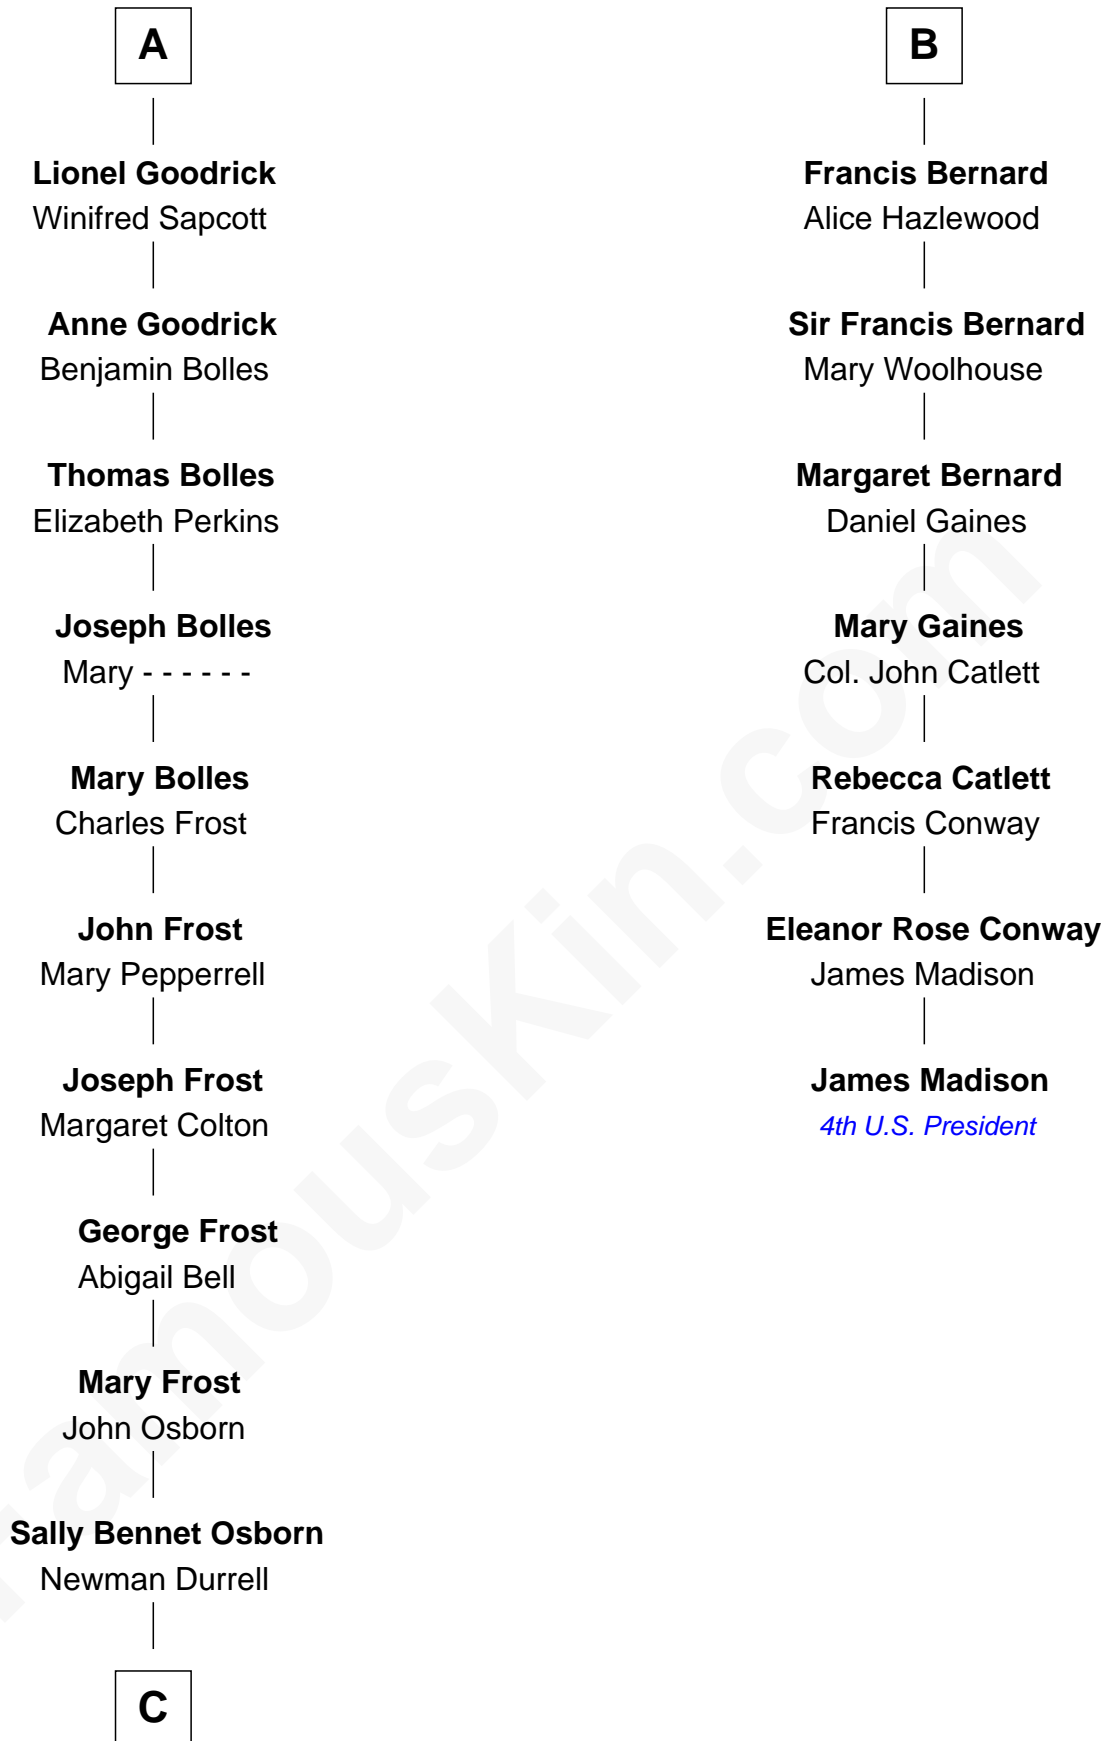

## Relationship Chart of

### Lucille Ball

TV Actress - "I Love Lucy"

13th cousin 7 times removed of

**James Madison**  
4th U.S. President

**C**

George Osborn Durrell

Anne Jane Jewell

Nellie Rebecca Durrell