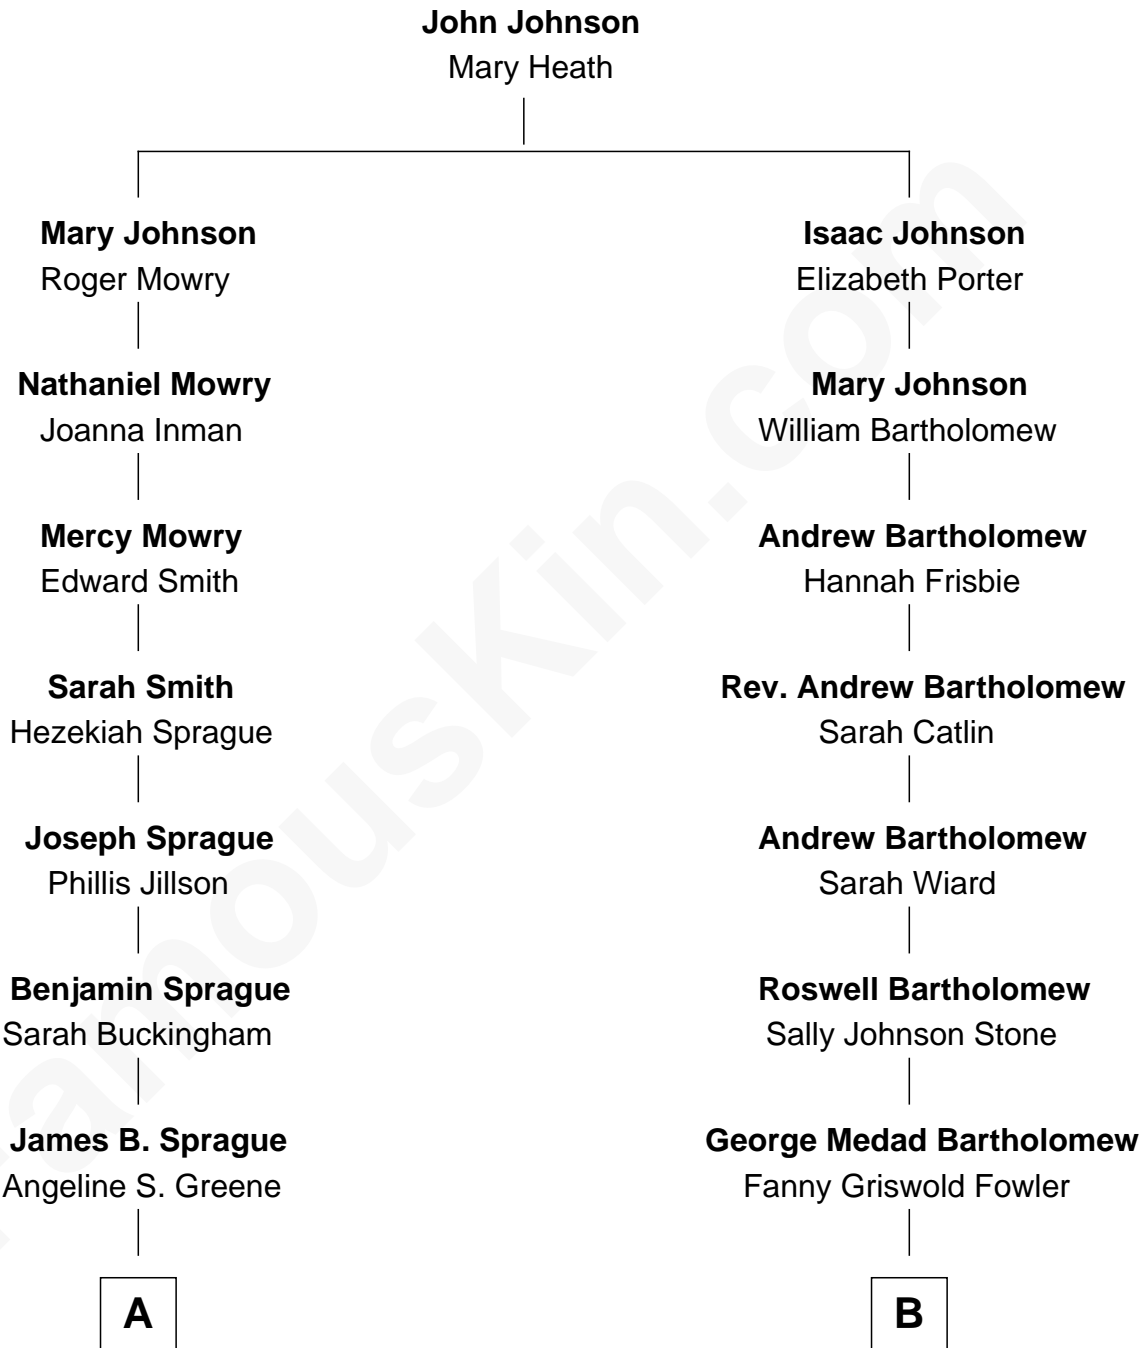

FamousKin.com Relationship Chart of

Lucille Ball

TV Actress - "I Love Lucy"

10th cousin of

Bill Weld

68th Governor of Massachusetts

A

Helen Sabina Sprague

William C Orcutt

Flora Belle Orcutt

Frederick Charles Hunt

Desiree Evelyn Hunt

Henry Durrell Ball

Lucille Ball

TV Actress - "I Love Lucy"

B

Fanny Elizabeth Bartholomew

Dr. Francis Minot Weld

Francis Minot Weld

Margaret Low White

David Weld

Mary Blake Nichols

Bill Weld

68th Governor of Massachusetts