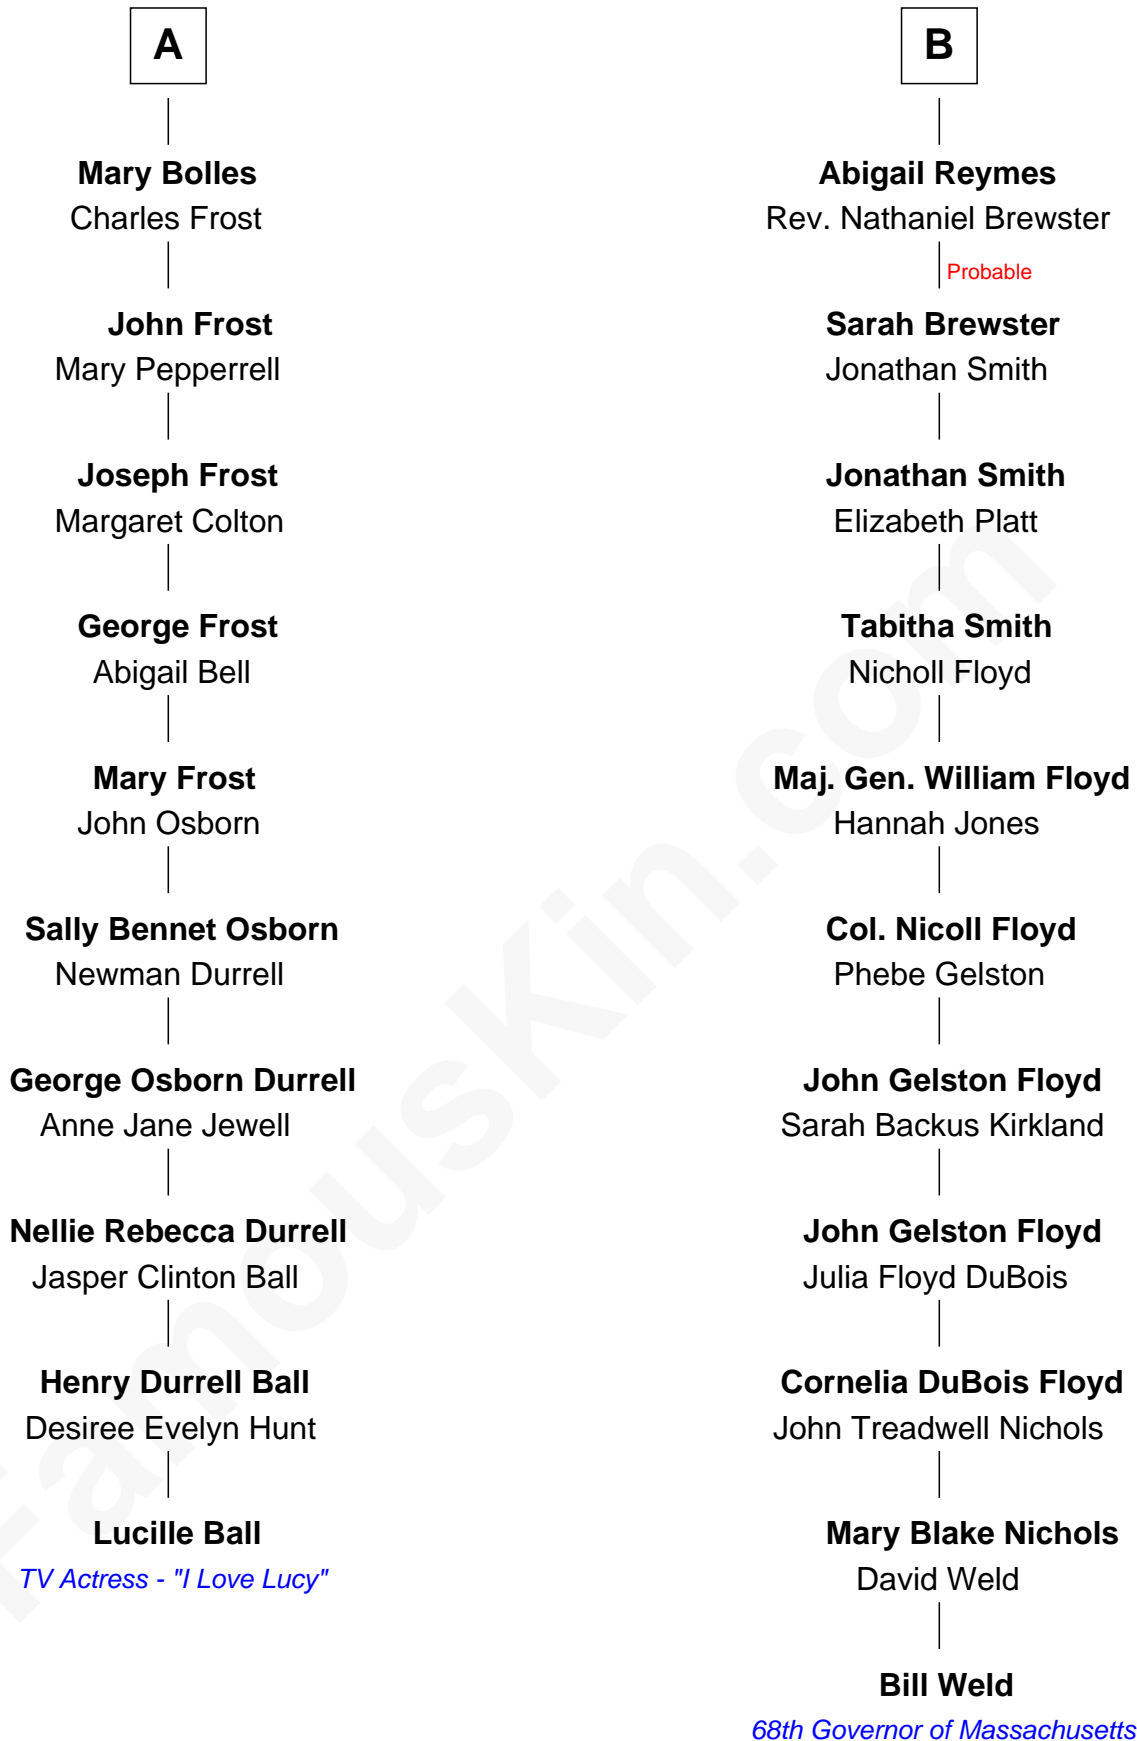

FamousKin.com Relationship Chart of

Lucille Ball

TV Actress - "I Love Lucy"

16th cousin 1 time removed of

Bill Weld

68th Governor of Massachusetts

Sir Lionel de Welles

Joan de Waterton

Margaret de Welles

Sir Thomas Dymoke

Sir Lionel Dymoke

Joanna Griffith

Anne Dymoke

John Goodrick

Lionel Goodrick

Winifred Sappcott

Robert Tempest

John Tempest

- - - - -

Anne Tempest

Sir Edward Boleyn

Elizabeth Boleyn

Thomas Payne

Mary Payne

William Reymes

William Reymes

Anne Evans

John Reymes

Frances - - - - -

B

Bill Weld photo by [Marc Nozell](#) ([CC BY-SA 2.0](#))