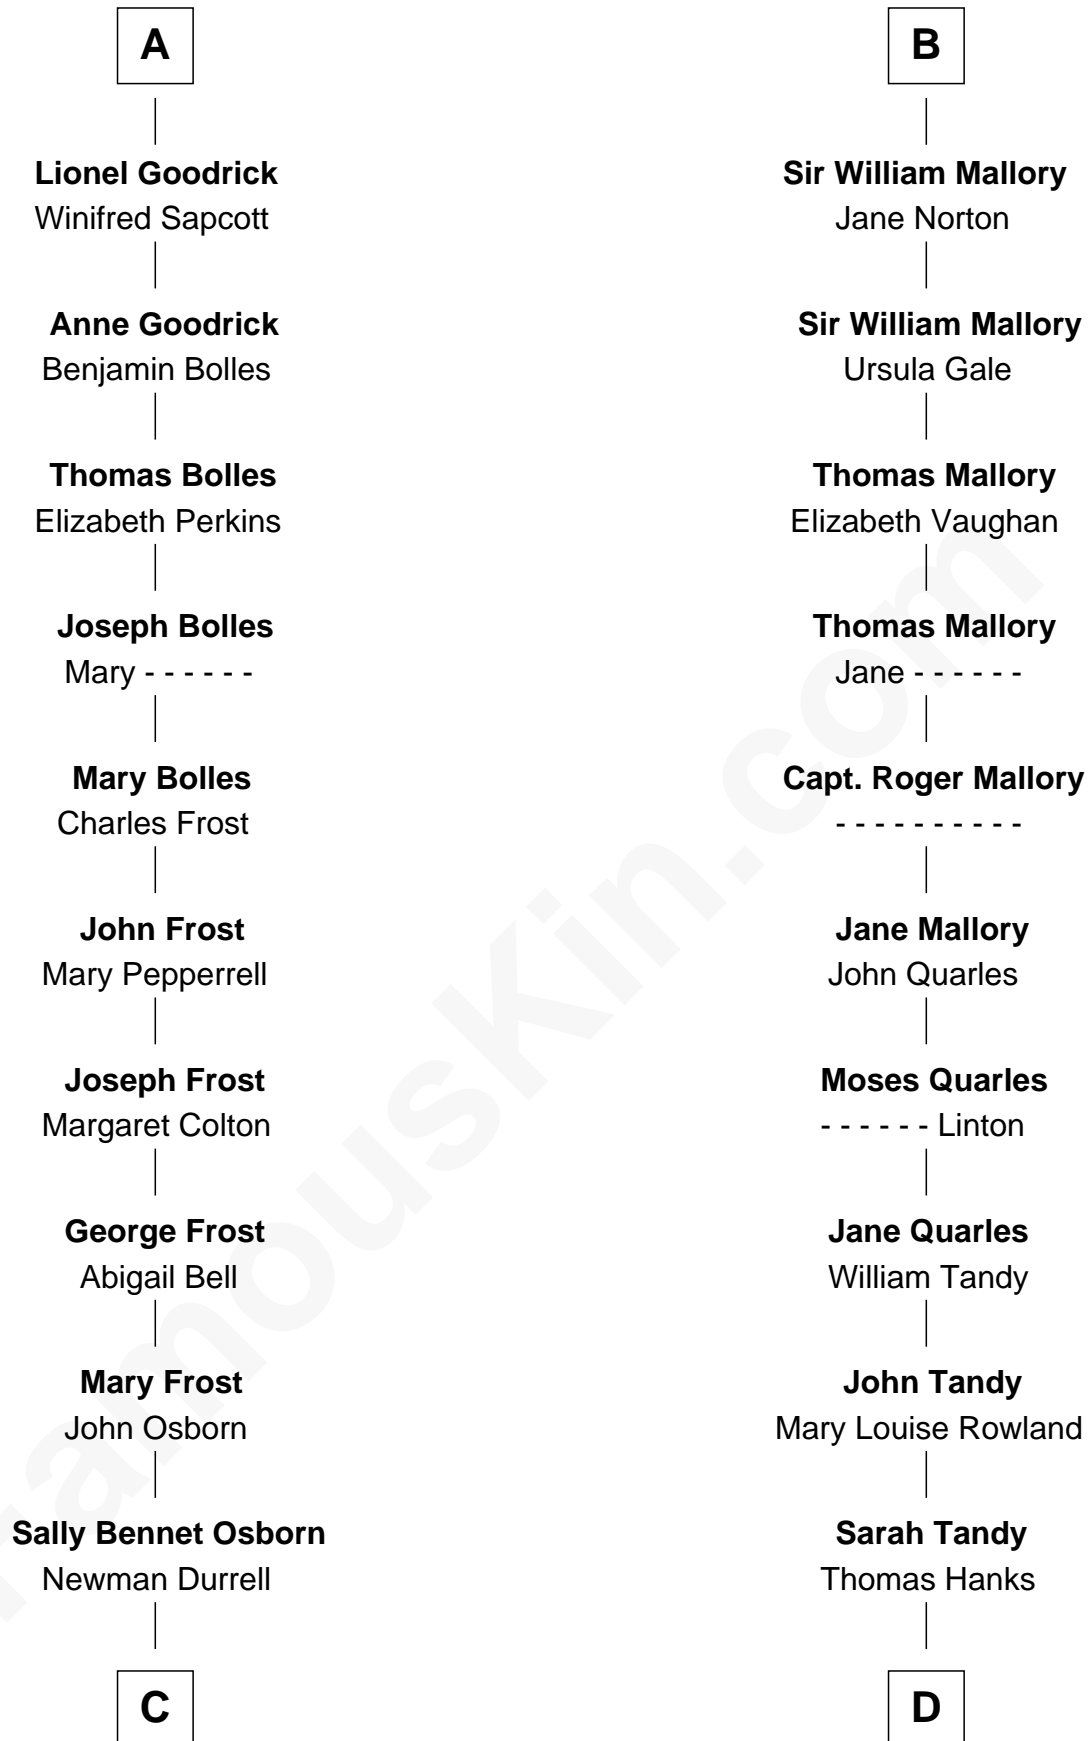

# FamousKin.com Relationship Chart of

**Lucille Ball**

*TV Actress - "I Love Lucy"*

20th cousin 1 time removed of

**Tom Hanks**

*Movie Actor*

**C**

**George Osborn Durrell**

Anne Jane Jewell

**Nellie Rebecca Durrell**

Jasper Clinton Ball

**Henry Durrell Ball**

Desiree Evelyn Hunt

**Lucille Ball**

*TV Actress - "I Love Lucy"*

**D**

**Thomas Hanks**

Rachel J. Rayburn

**Daniel Boone Hanks**

Mary Catherine Mefford

**Ernest Buel Hanks**

Gladys Hilda Ball

**Amos Mefford Hanks**

Janet Marylyn Frager

**Tom Hanks**

*Movie Actor*