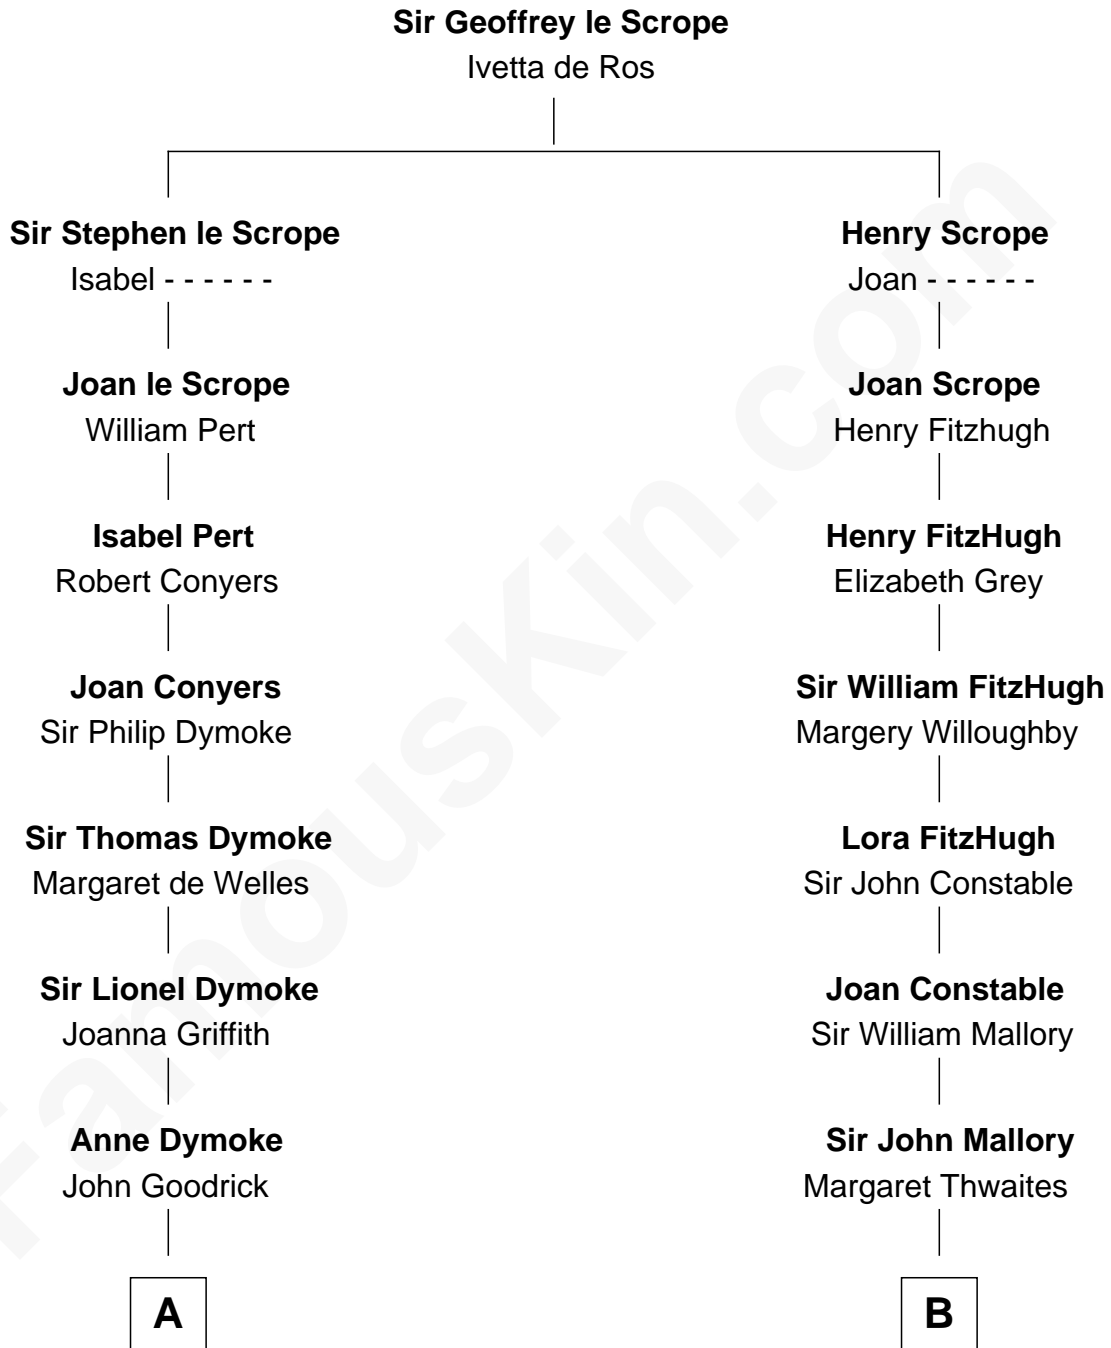

# FamousKin.com Relationship Chart of

**Lucille Ball**

*TV Actress - "I Love Lucy"*

20th cousin 1 time removed of

**Tom Hanks**

*Movie Actor*

**C**

**George Osborn Durrell**

Anne Jane Jewell

**Nellie Rebecca Durrell**

Jasper Clinton Ball

**Henry Durrell Ball**

Desiree Evelyn Hunt

**Lucille Ball**

*TV Actress - "I Love Lucy"*

**D**

**Thomas Hanks**

Rachel J. Rayburn

**Daniel Boone Hanks**

Mary Catherine Mefford

**Ernest Buel Hanks**

Gladys Hilda Ball

**Amos Mefford Hanks**

Janet Marylyn Frager

**Tom Hanks**

*Movie Actor*