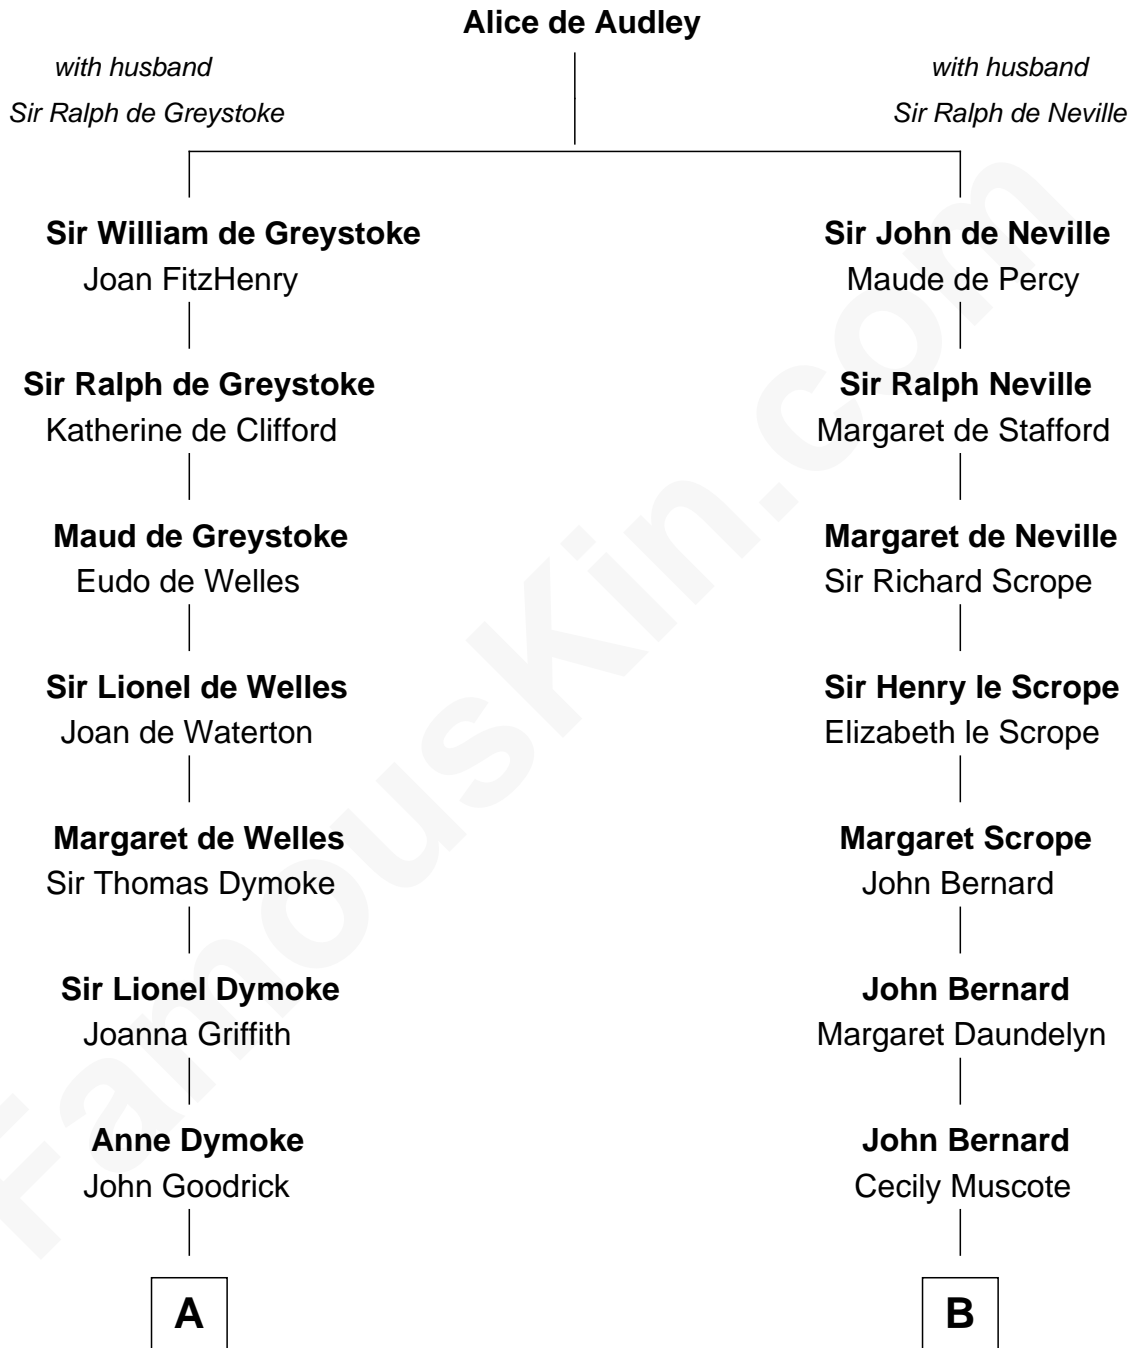

FamousKin.com Relationship Chart of

Lucille Ball

TV Actress - "I Love Lucy"

16th cousin 4 times removed of

Helen Keller

Author and Activist

C

George Osborn Durrell

Anne Jane Jewell

Nellie Rebecca Durrell

Jasper Clinton Ball

Henry Durrell Ball

Desiree Evelyn Hunt

Lucille Ball

TV Actress - "I Love Lucy"

FamousKin.com