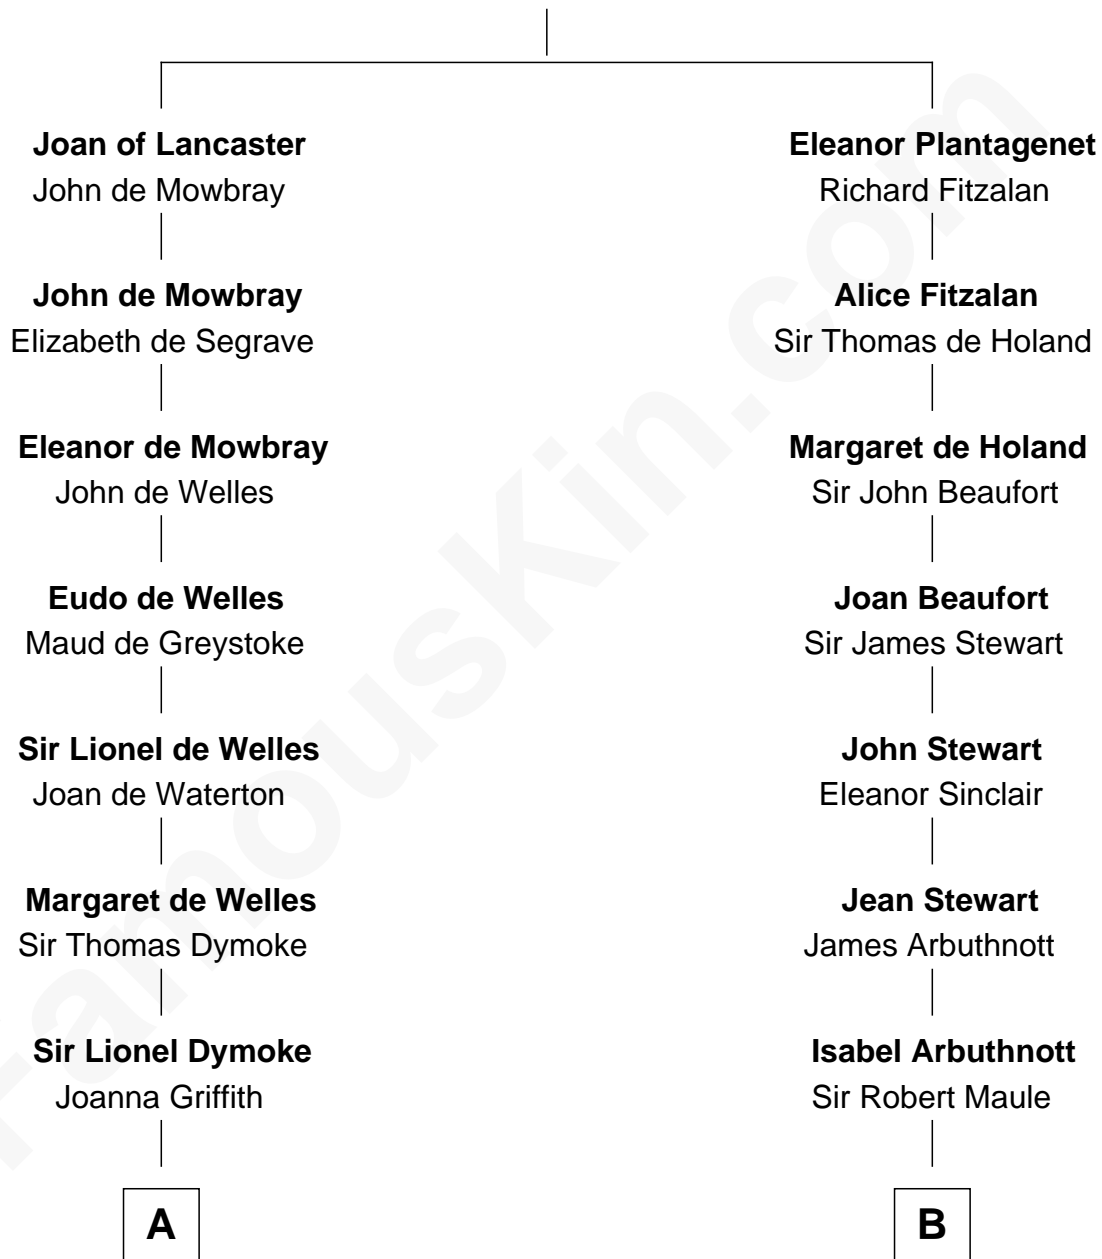

FamousKin.com Relationship Chart of

Lucille Ball

TV Actress - "I Love Lucy"

16th cousin 5 times removed of

Helen Keller

Author and Activist

Henry Plantagenet

Maud de Chaworth