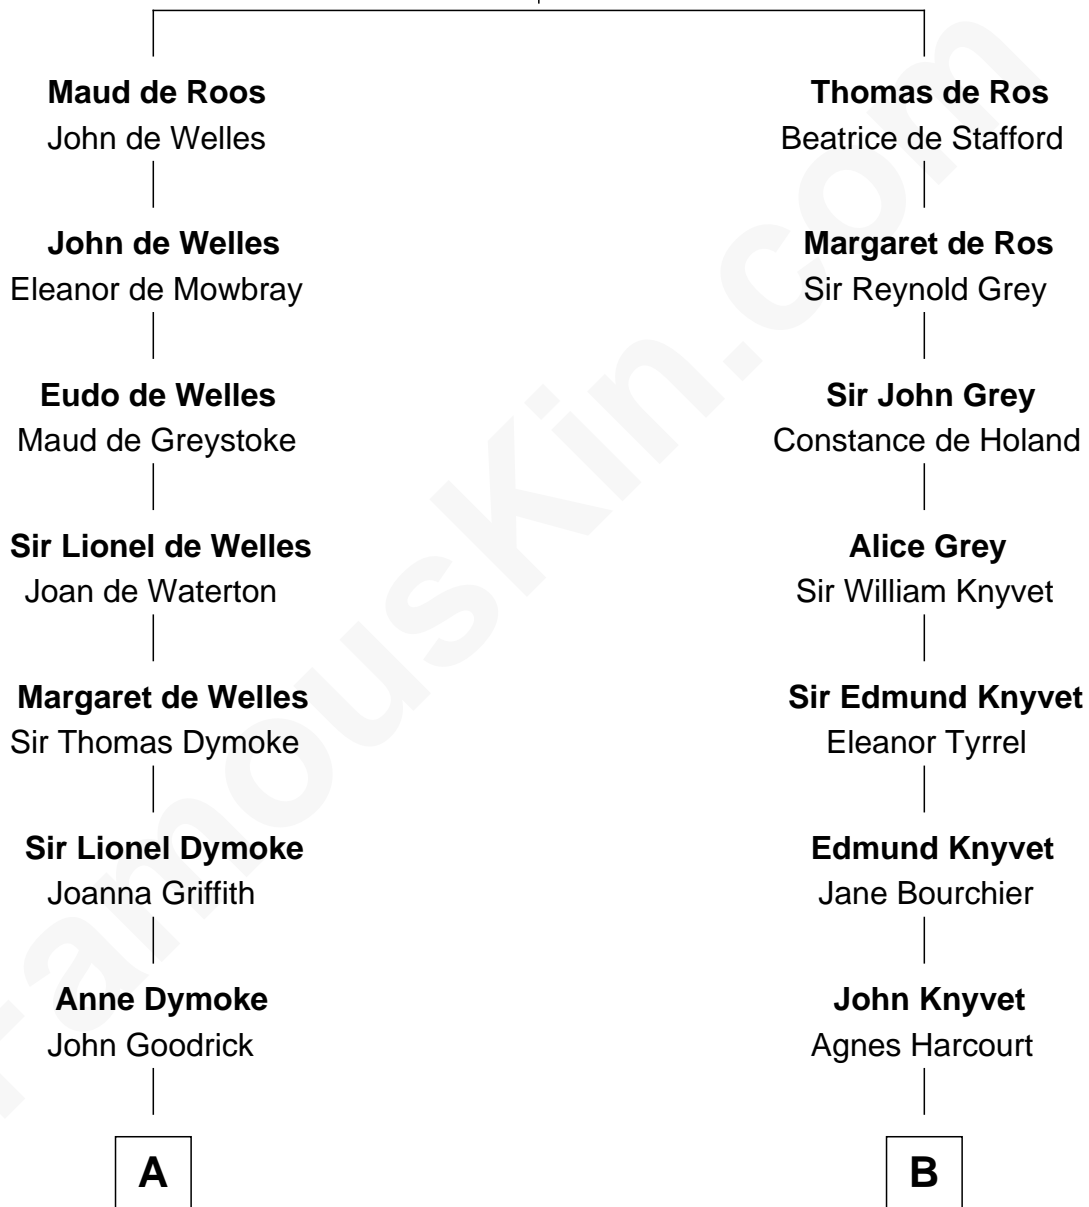

FamousKin.com

Relationship Chart of

Lucille Ball

TV Actress - "I Love Lucy"

17th cousin 3 times removed of

Leverett Saltonstall

55th Governor of Massachusetts

Sir William de Ros
Margery de Badlesmere

C

George Osborn Durrell

Anne Jane Jewell

Nellie Rebecca Durrell

Jasper Clinton Ball

Henry Durrell Ball

Desiree Evelyn Hunt

Lucille Ball

TV Actress - "I Love Lucy"

FamousKin.com