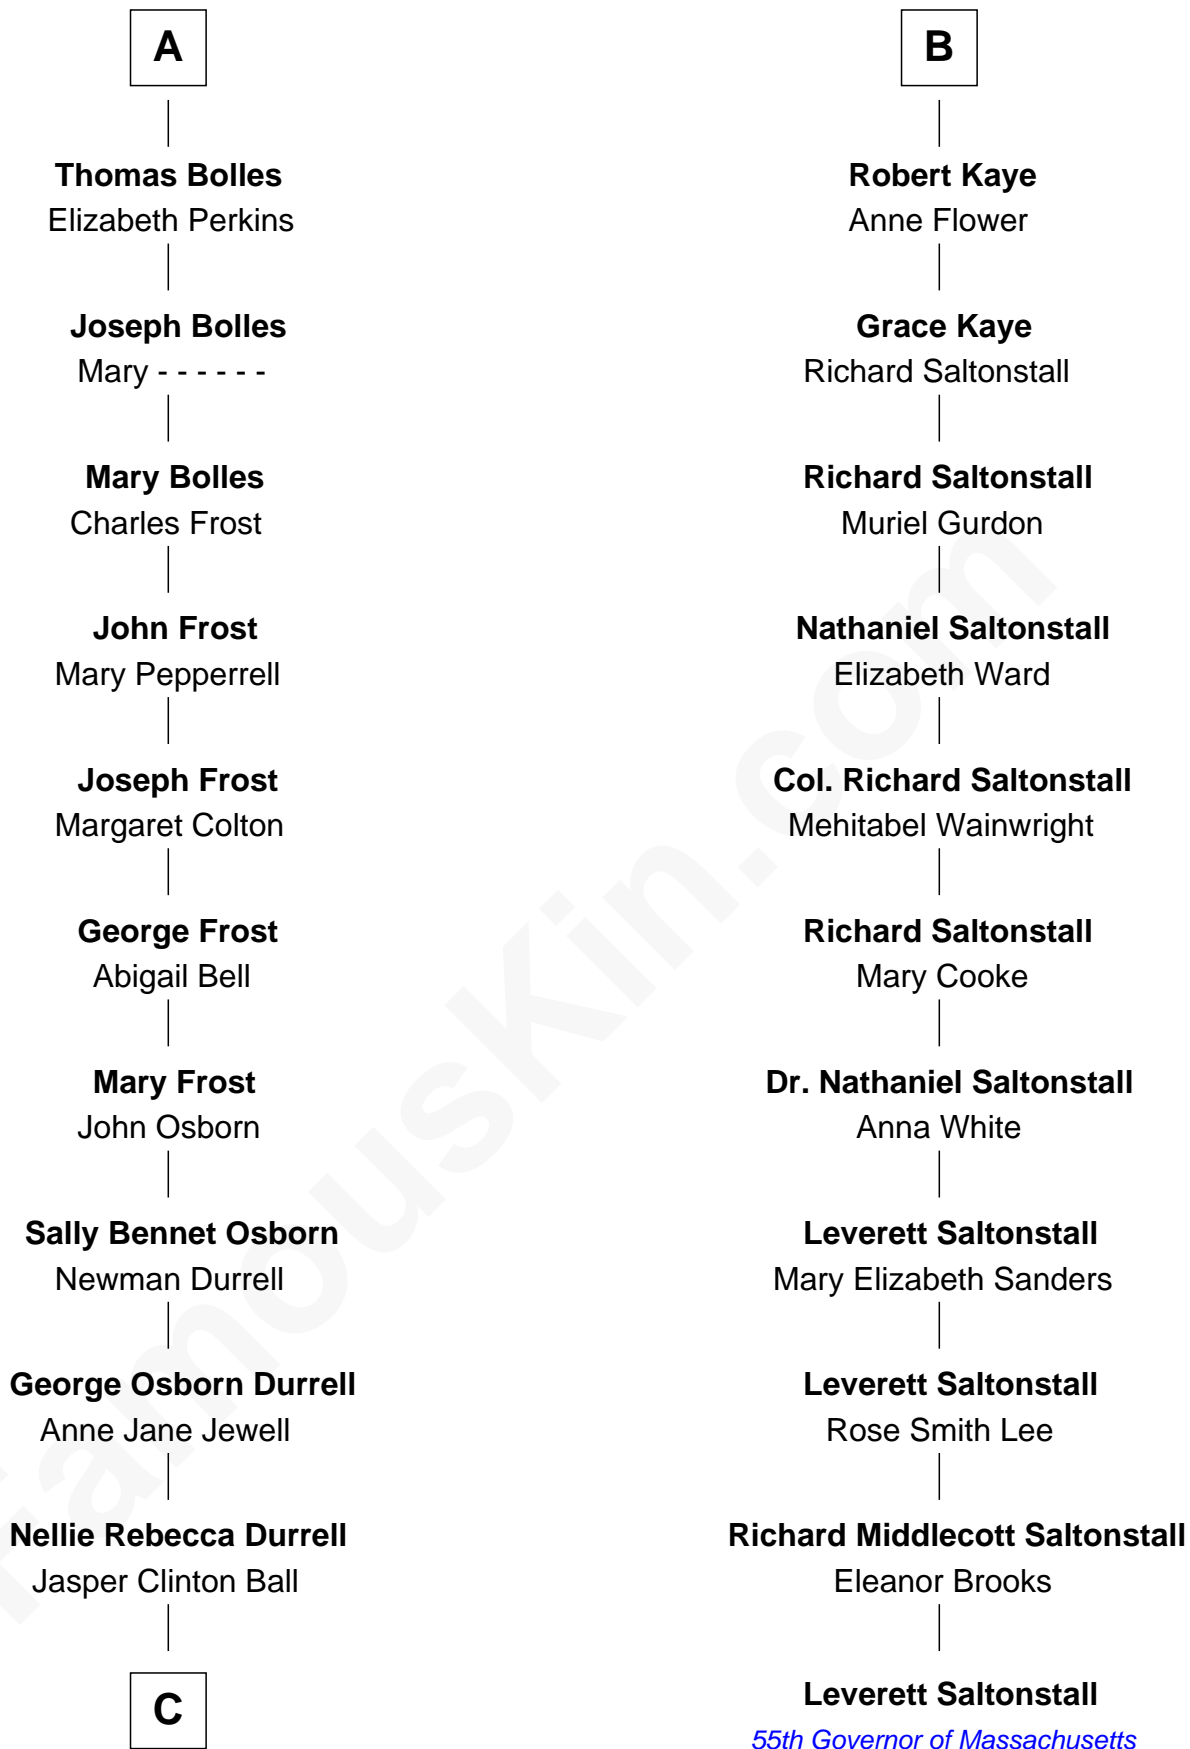

FamousKin.com

Relationship Chart of

Lucille Ball

TV Actress - "I Love Lucy"

17th cousin 1 time removed of

Leverett Saltonstall

55th Governor of Massachusetts

C