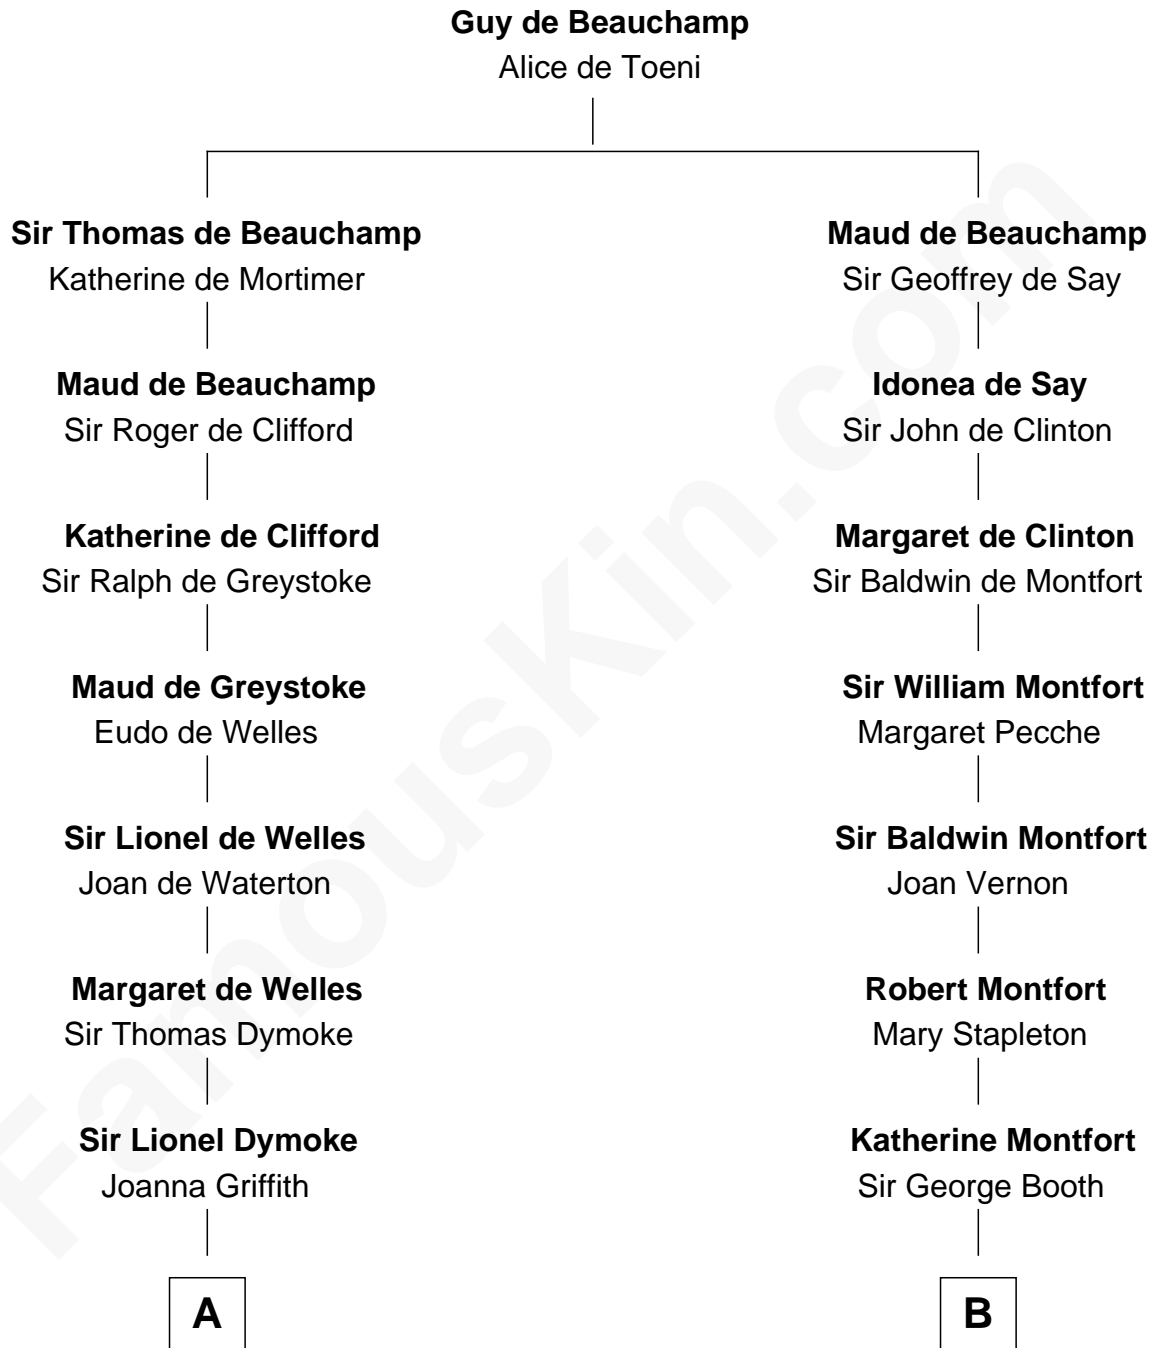

FamousKin.com

Relationship Chart of

Lucille Ball

TV Actress - "I Love Lucy"

16th cousin 5 times removed of

Abraham Baldwin

Signer of the U.S. Constitution

C

—
Sally Bennet Osborn

Newman Durrell

—
George Osborn Durrell

Anne Jane Jewell

—
Nellie Rebecca Durrell

Jasper Clinton Ball

—
Henry Durrell Ball

Desiree Evelyn Hunt