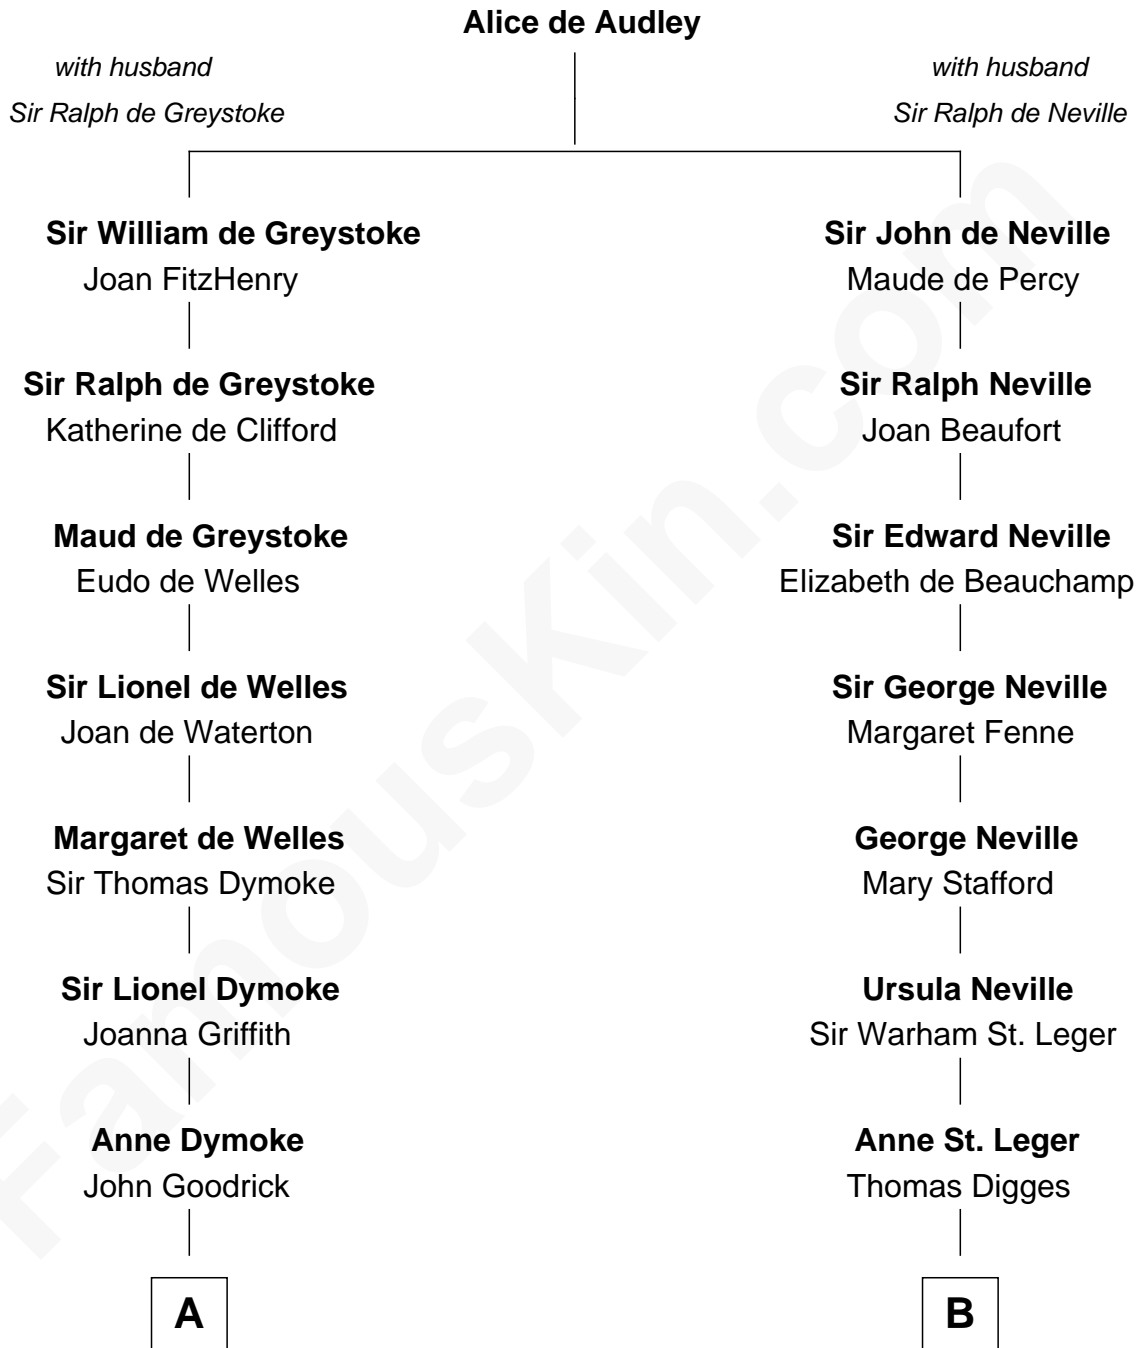

FamousKin.com

Relationship Chart of

Lucille Ball

TV Actress - "I Love Lucy"

12th cousin 8 times removed of

Daniel Carroll

Signer of the U.S. Constitution

C

George Osborn Durrell

Anne Jane Jewell

Nellie Rebecca Durrell

Jasper Clinton Ball

Henry Durrell Ball

Desiree Evelyn Hunt

Lucille Ball

TV Actress - "I Love Lucy"