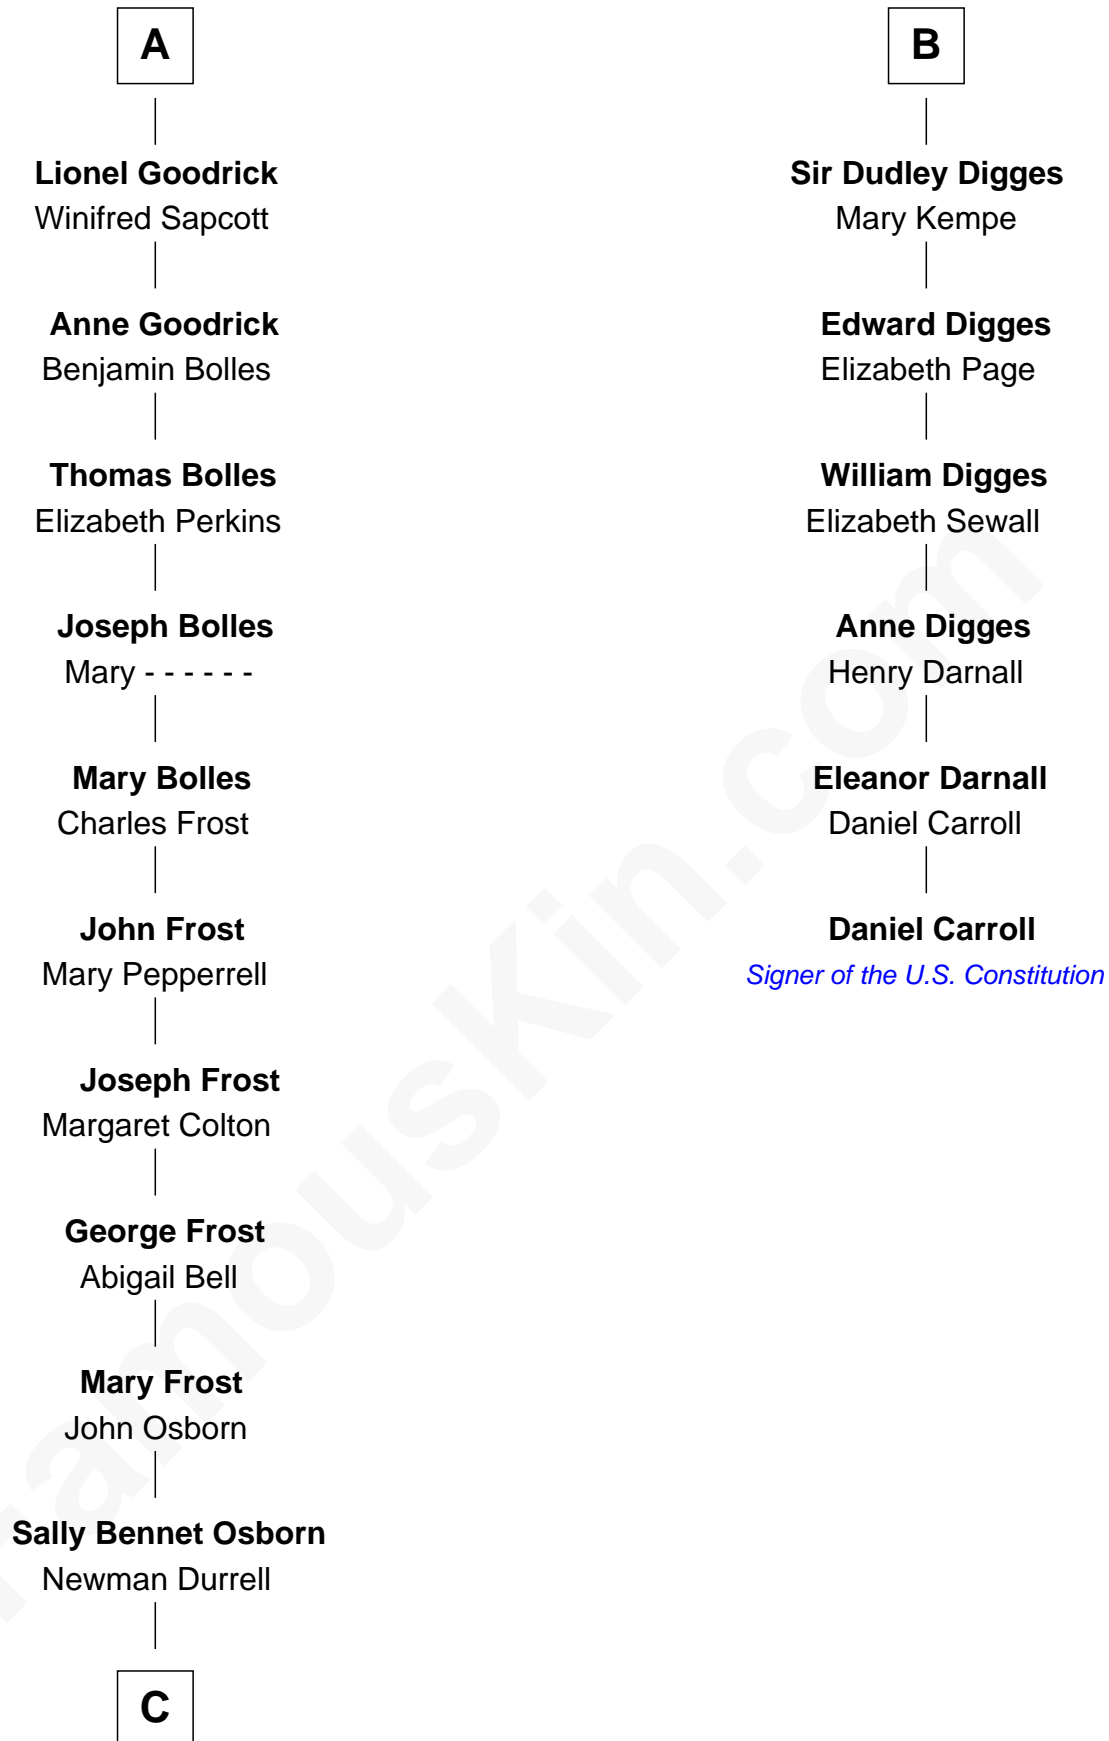

FamousKin.com

Relationship Chart of

Lucille Ball

TV Actress - "I Love Lucy"

12th cousin 8 times removed of

Daniel Carroll

Signer of the U.S. Constitution

C

George Osborn Durrell

Anne Jane Jewell

Nellie Rebecca Durrell

Jasper Clinton Ball

Henry Durrell Ball

Desiree Evelyn Hunt

Lucille Ball

TV Actress - "I Love Lucy"