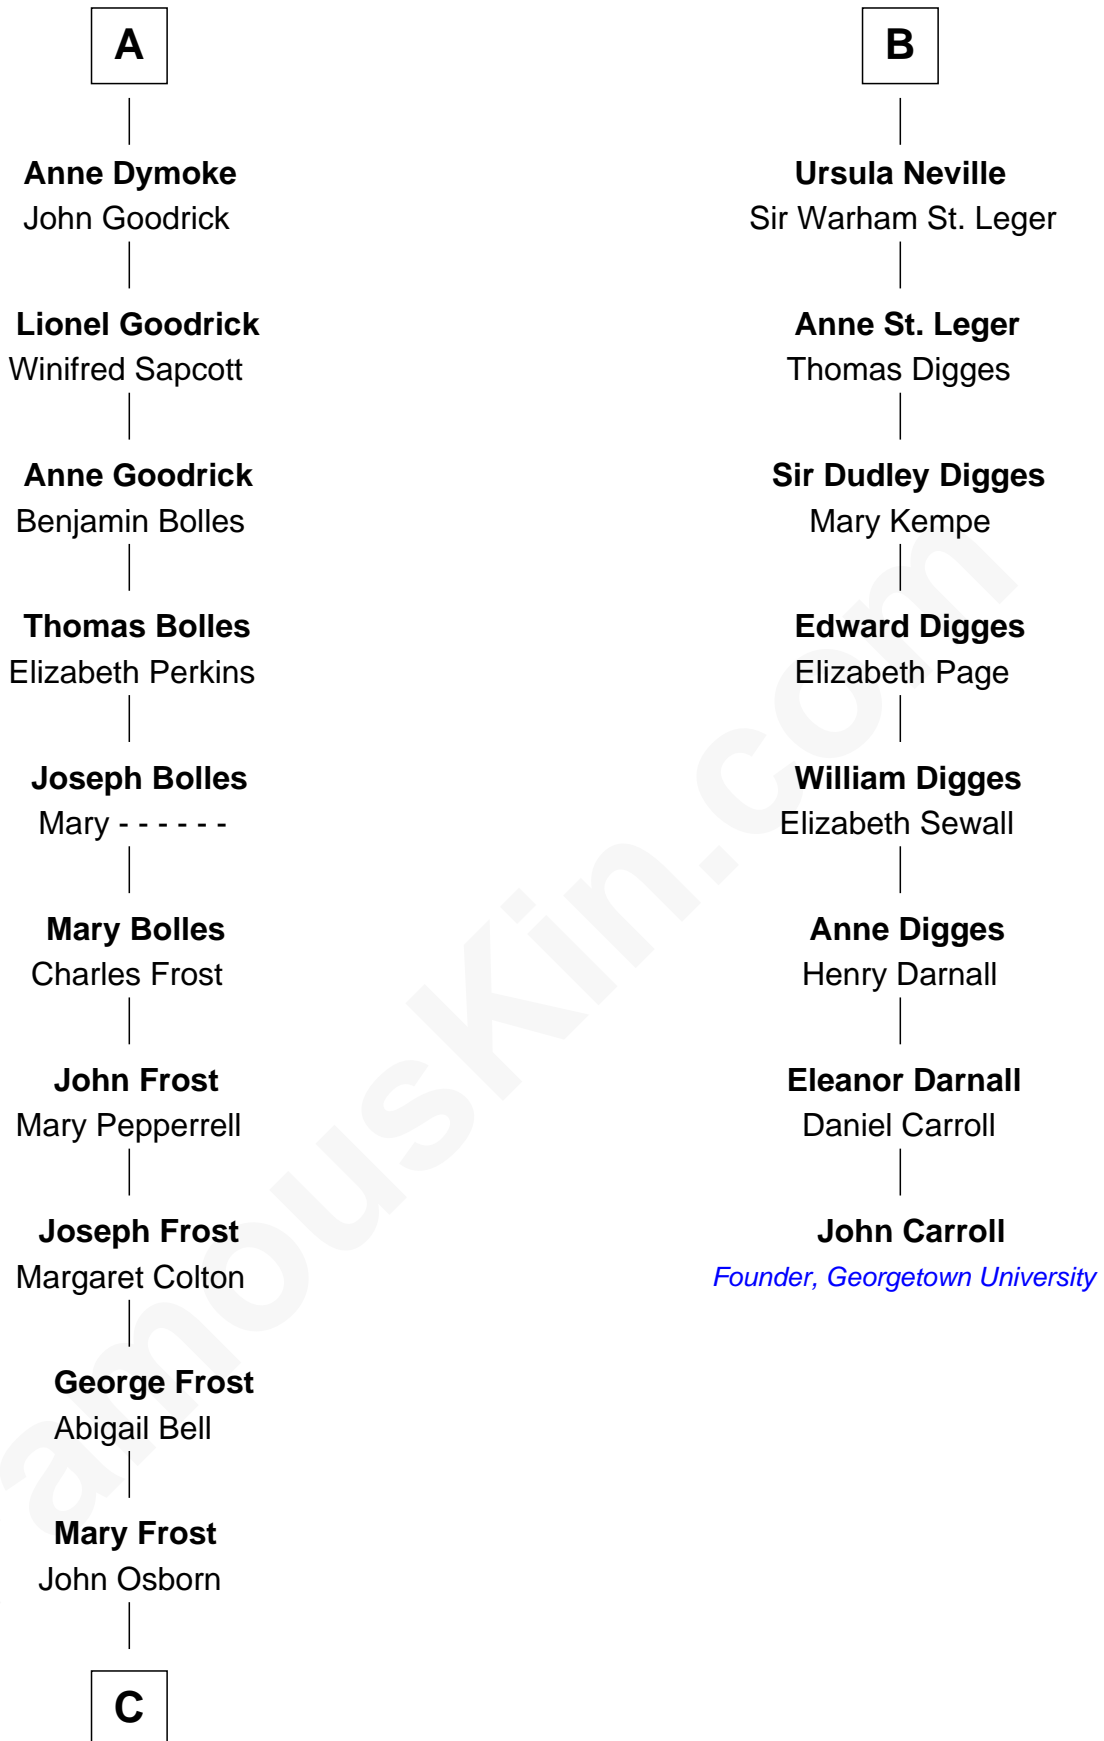

FamousKin.com Relationship Chart of

Lucille Ball

TV Actress - "I Love Lucy"

14th cousin 7 times removed of

John Carroll

Founder of Georgetown University

Sir Maurice de Berkeley

Eve la Zouche

C

—
Sally Bennet Osborn

Newman Durrell

—
George Osborn Durrell

Anne Jane Jewell

—
Nellie Rebecca Durrell

Jasper Clinton Ball

—
Henry Durrell Ball

Desiree Evelyn Hunt

—
Lucille Ball

TV Actress - "I Love Lucy"

FamousKin.com