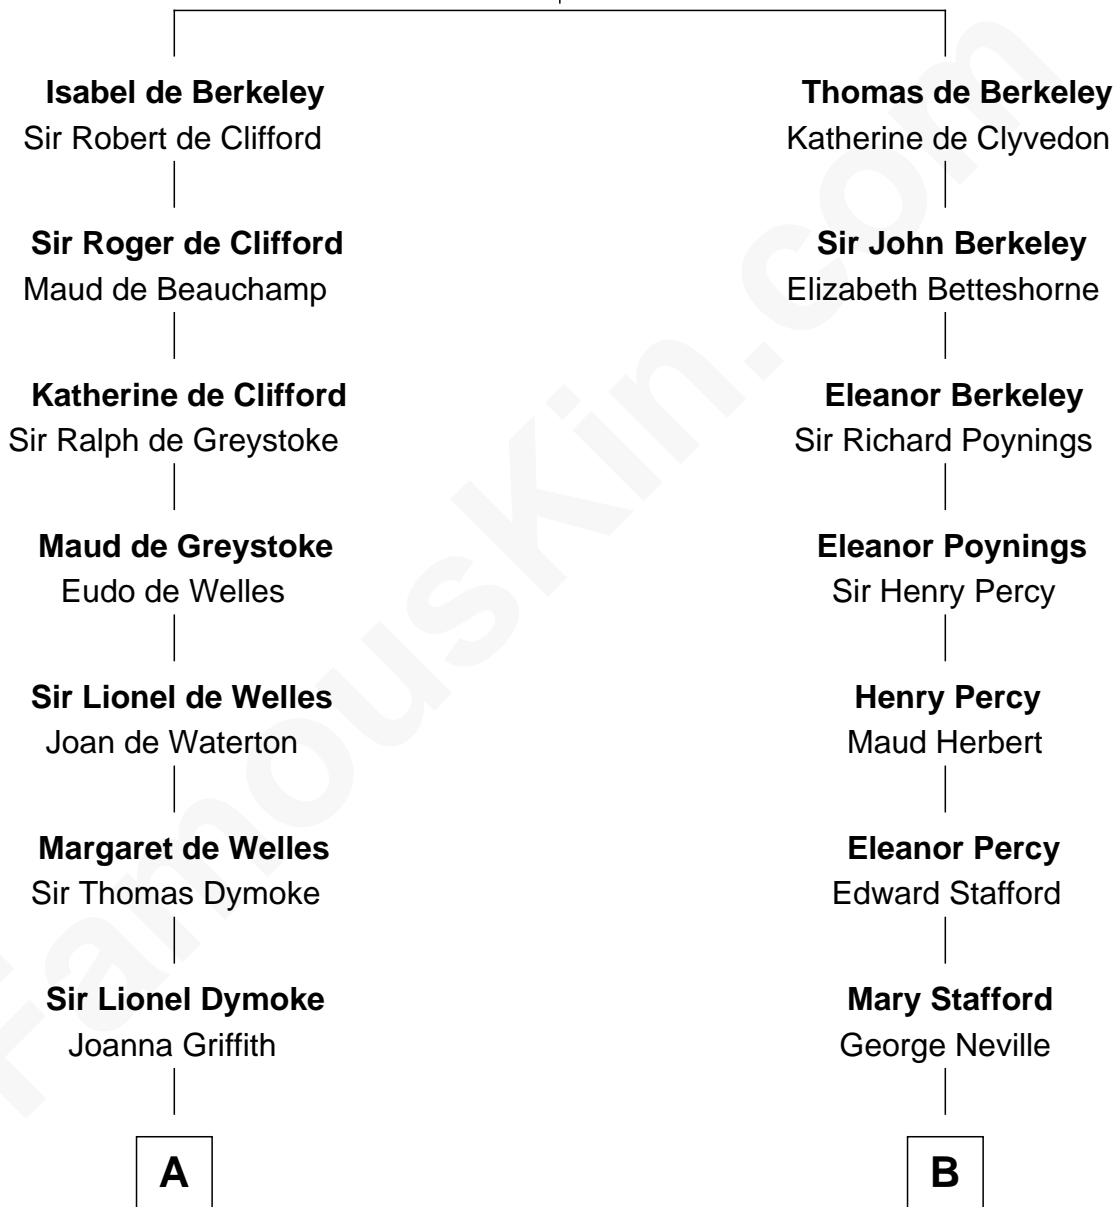

FamousKin.com Relationship Chart of

Lucille Ball

TV Actress - "I Love Lucy"

14th cousin 7 times removed of

John Carroll

Founder of Georgetown University

Sir Maurice de Berkeley

Eve la Zouche

C

—
Sally Bennet Osborn

Newman Durrell

—
George Osborn Durrell

Anne Jane Jewell

—
Nellie Rebecca Durrell

Jasper Clinton Ball

—
Henry Durrell Ball

Desiree Evelyn Hunt

—
Lucille Ball

TV Actress - "I Love Lucy"

FamousKin.com