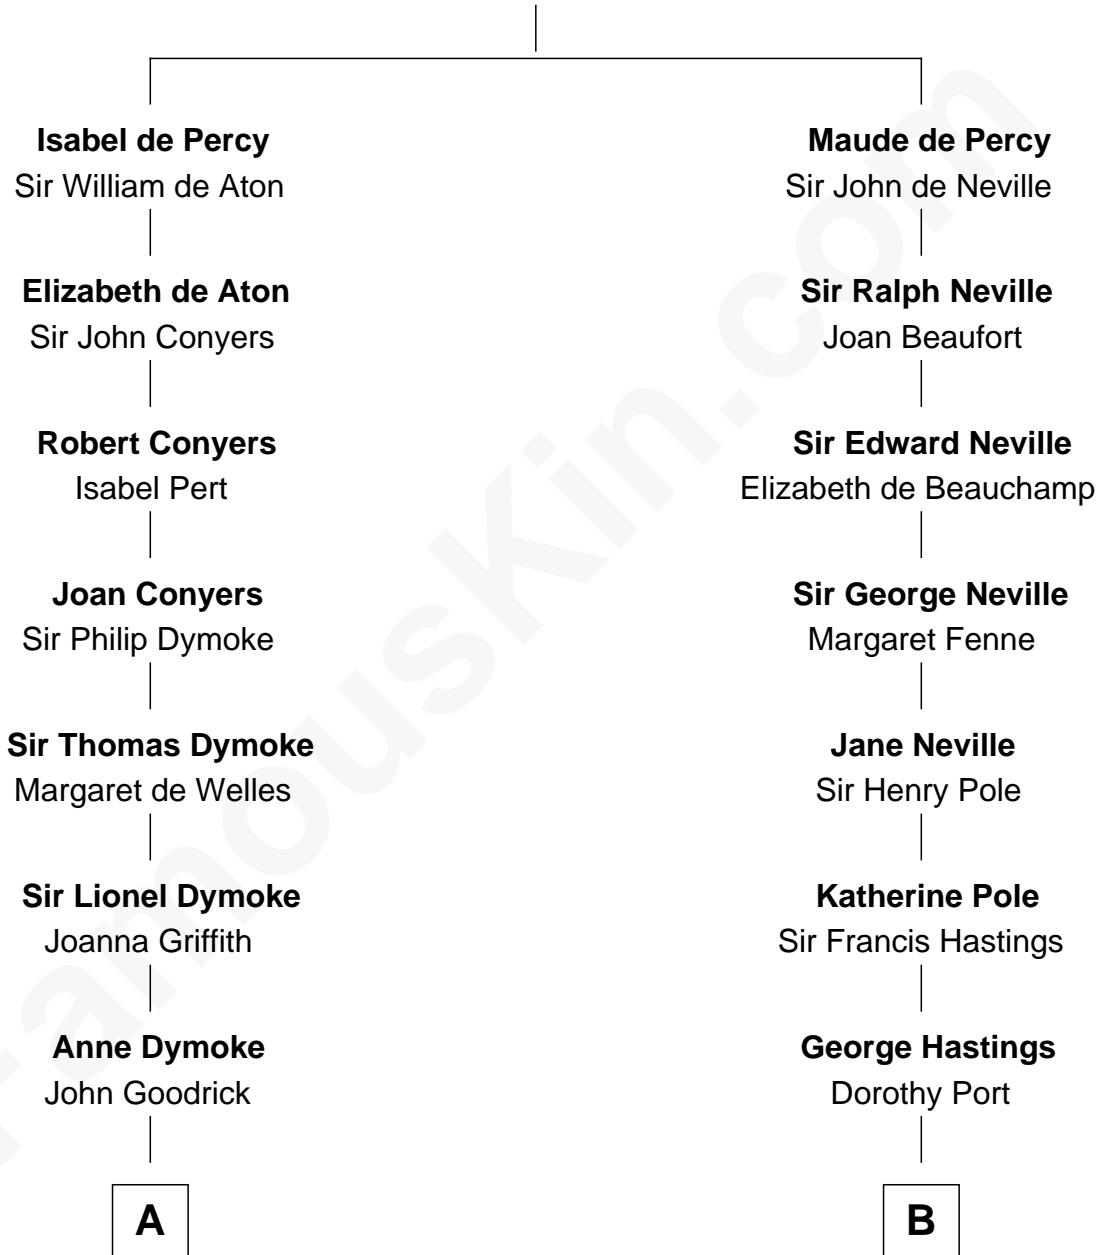

FamousKin.com

Relationship Chart of

Lucille Ball

TV Actress - "I Love Lucy"

15th cousin 5 times removed of

Lewis Carroll

Author of Alice in Wonderland

Sir Henry de Percy

Idoine de Clifford

C

George Osborn Durrell

Anne Jane Jewell

Nellie Rebecca Durrell

Jasper Clinton Ball

Henry Durrell Ball

Desiree Evelyn Hunt