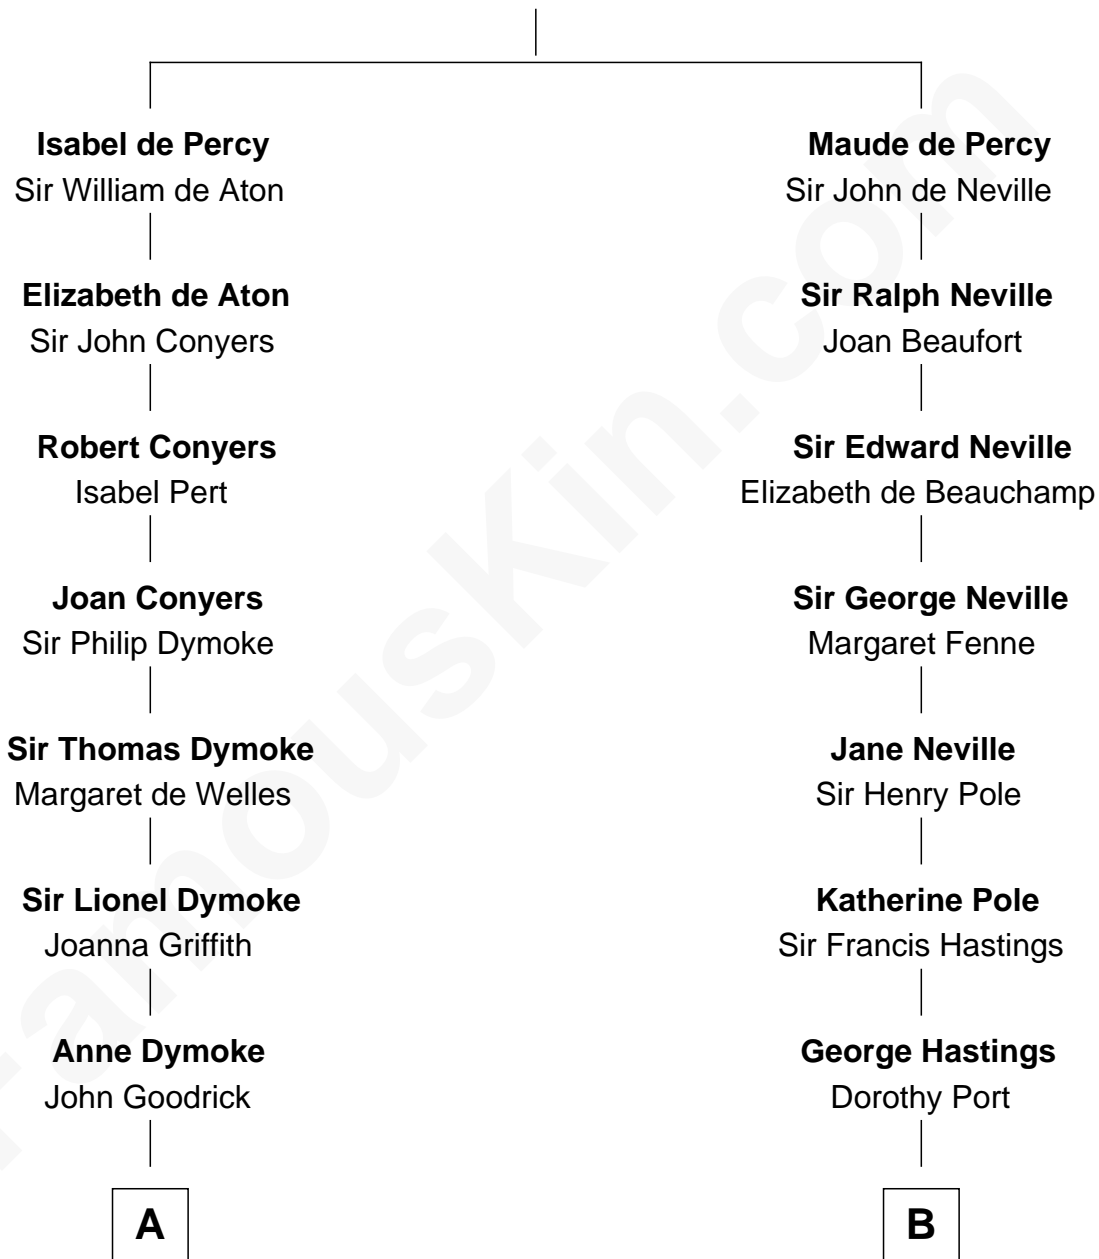

# FamousKin.com Relationship Chart of

**Lucille Ball**

*TV Actress - "I Love Lucy"*

16th cousin 4 times removed of

**E. M. Forster**

*English Novelist*

**Sir Henry de Percy**

Idoine de Clifford

**C**

George Osborn Durrell

Anne Jane Jewell

Nellie Rebecca Durrell

Jasper Clinton Ball

Henry Durrell Ball

Desiree Evelyn Hunt

Lucille Ball

TV Actress - "I Love Lucy"

FamousKin.com