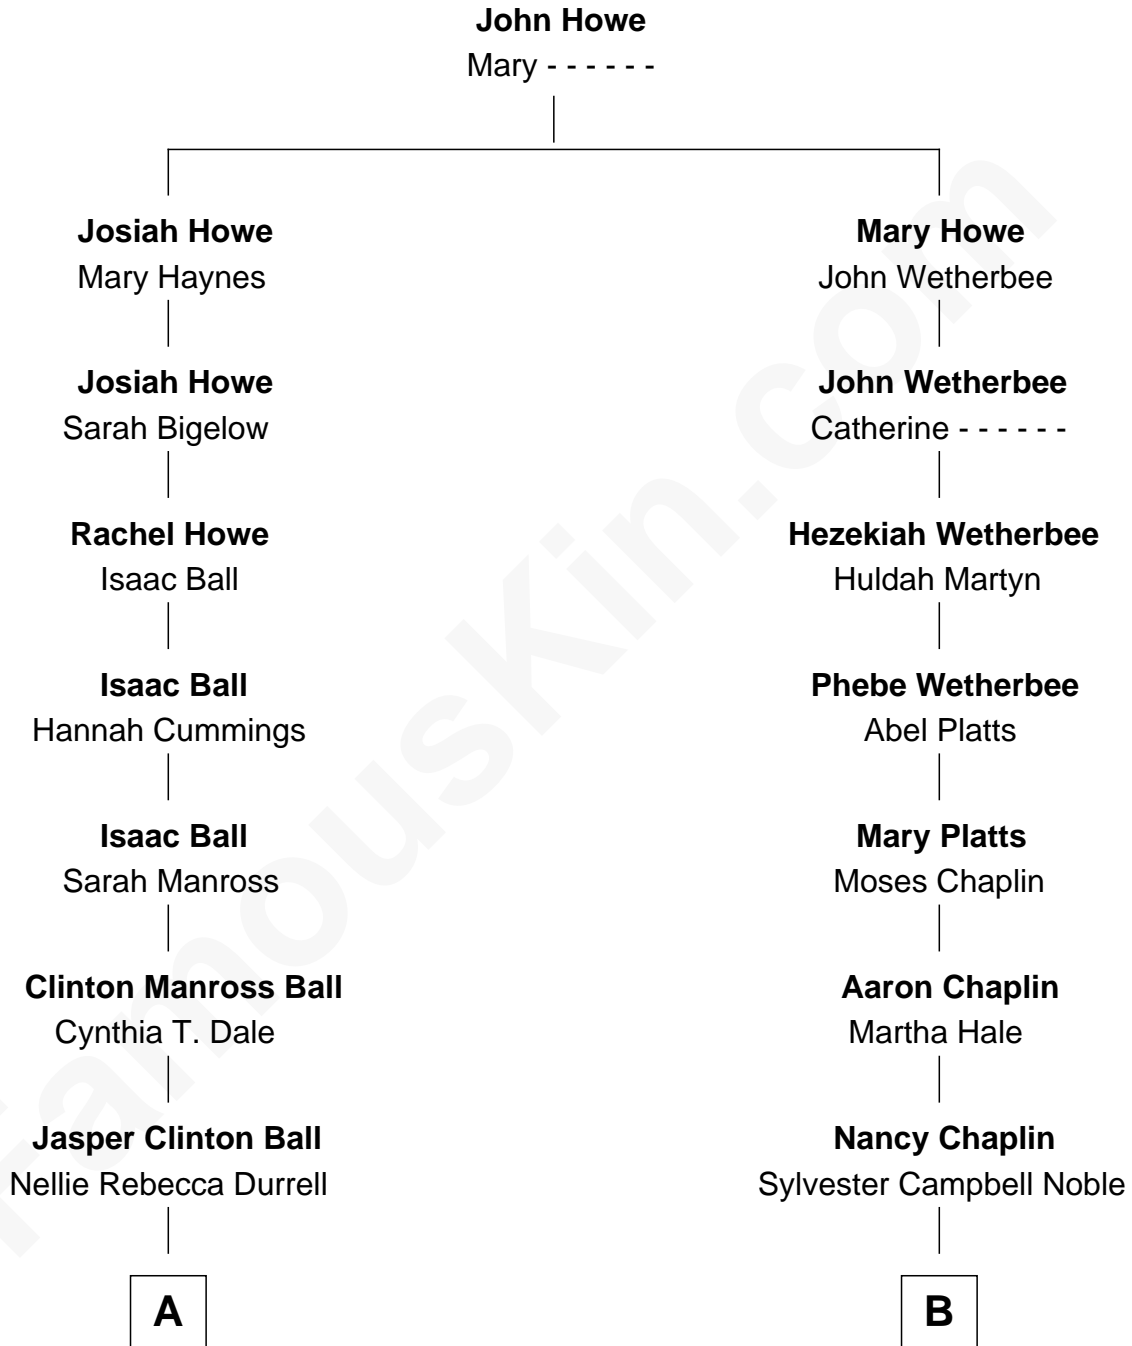

# FamousKin.com Relationship Chart of

**Lucille Ball**

*TV Actress - "I Love Lucy"*

8th cousin of

**Eugene Foss**

*45th Governor of Massachusetts*

**A**

**Henry Durrell Ball**  
Desiree Evelyn Hunt

**Lucille Ball**  
*TV Actress - "I Love Lucy"*

**B**

**Marcia Cordelia Noble**  
George Edmund Foss

**Eugene Foss**  
*45th Governor of Massachusetts*

FamousKin.com