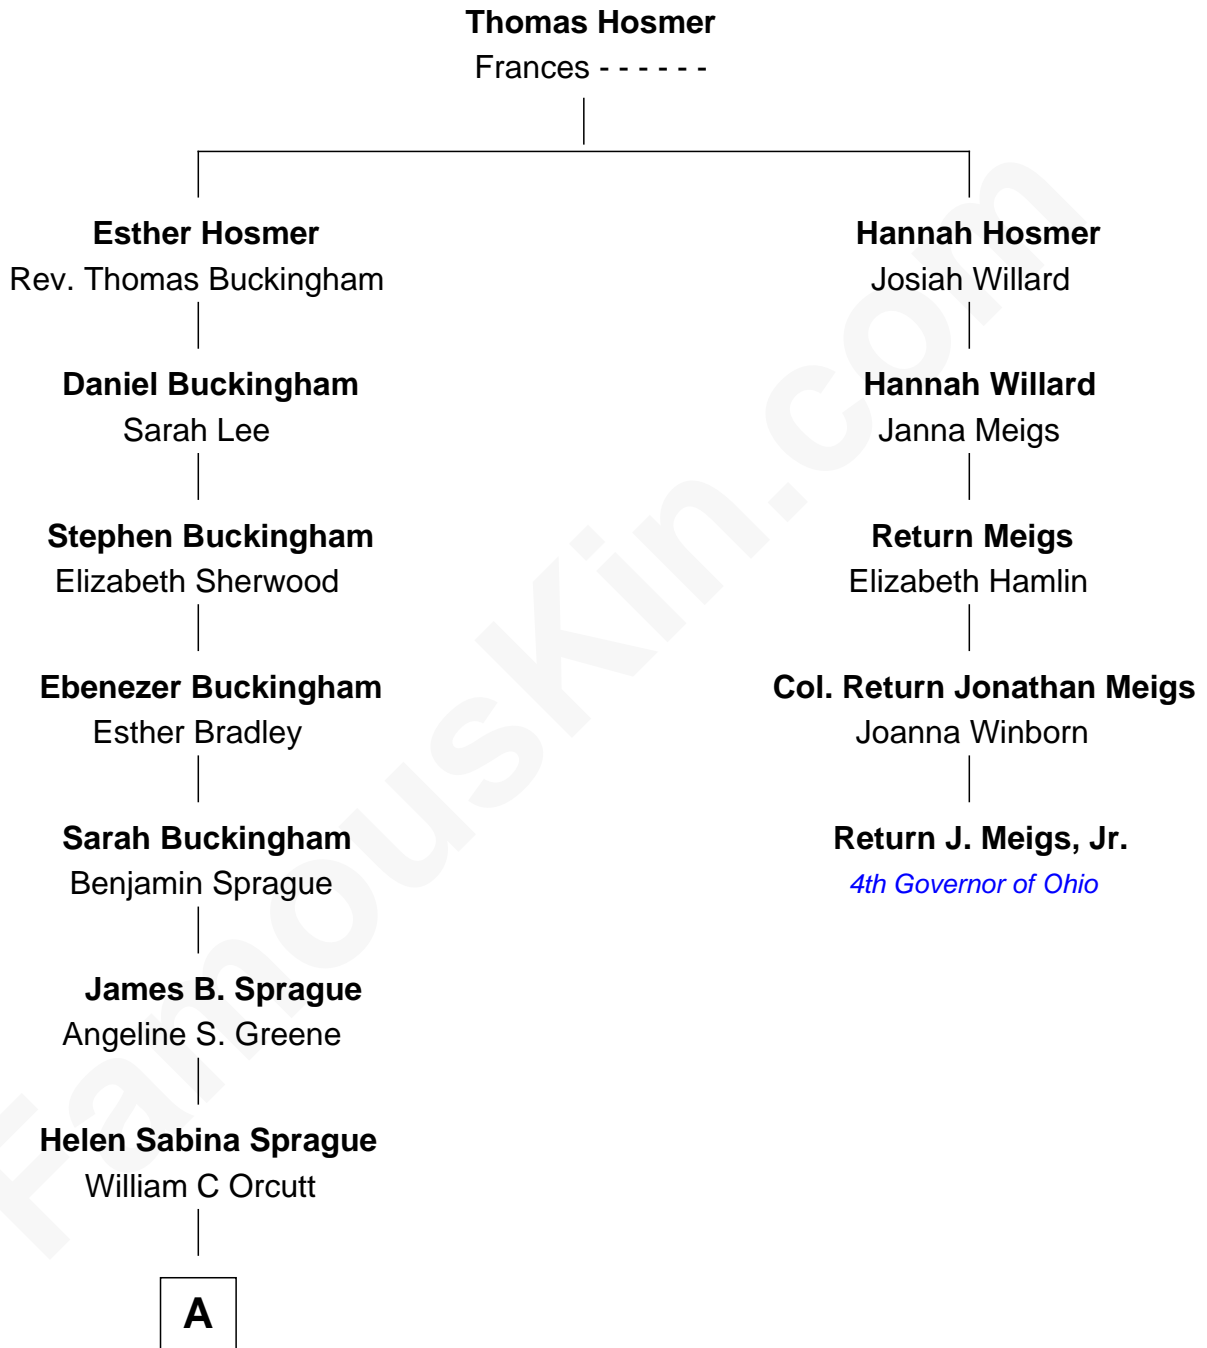

FamousKin.com

Relationship Chart of

Lucille Ball

TV Actress - "I Love Lucy"

4th cousin 5 times removed of

Return J. Meigs, Jr.
4th Governor of Ohio

A

—
Flora Belle Orcutt
Frederick Charles Hunt

—
Desiree Evelyn Hunt
Henry Durrell Ball

—
Lucille Ball
TV Actress - "I Love Lucy"

FamousKin.com