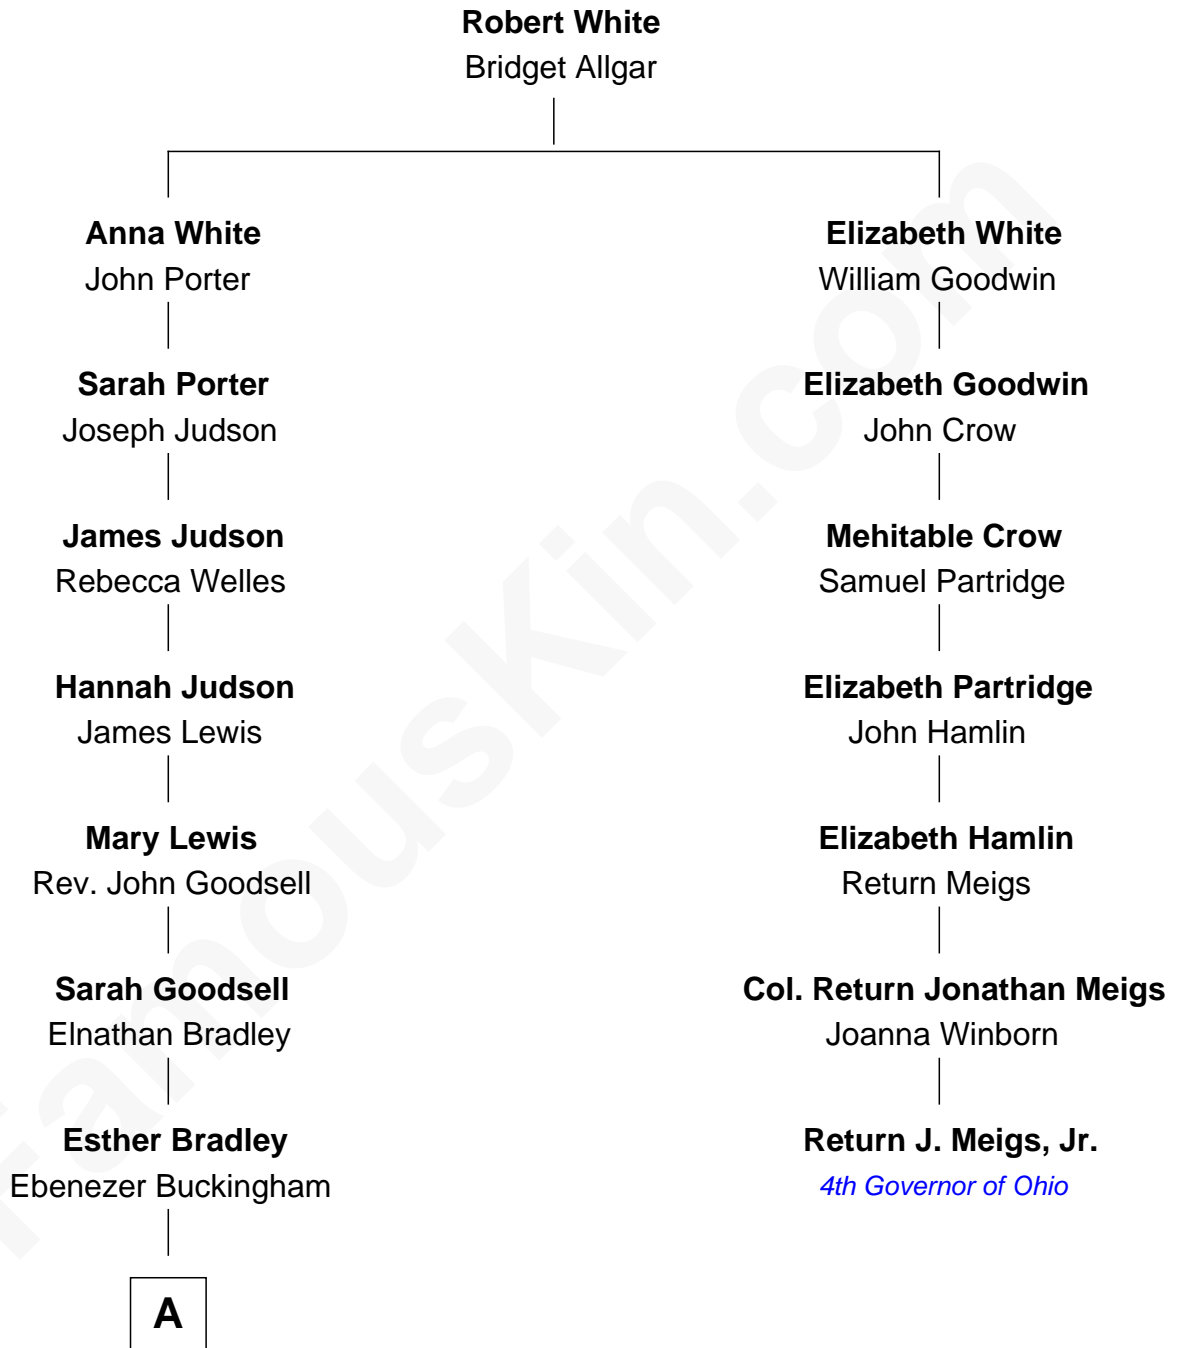

FamousKin.com

Relationship Chart of

Lucille Ball

TV Actress - "I Love Lucy"

6th cousin 6 times removed of

Return J. Meigs, Jr.
4th Governor of Ohio

A

—
Sarah Buckingham

Benjamin Sprague

—
James B. Sprague

Angeline S. Greene

—
Helen Sabina Sprague

William C Orcutt

—
Flora Belle Orcutt

Frederick Charles Hunt

—
Desiree Evelyn Hunt