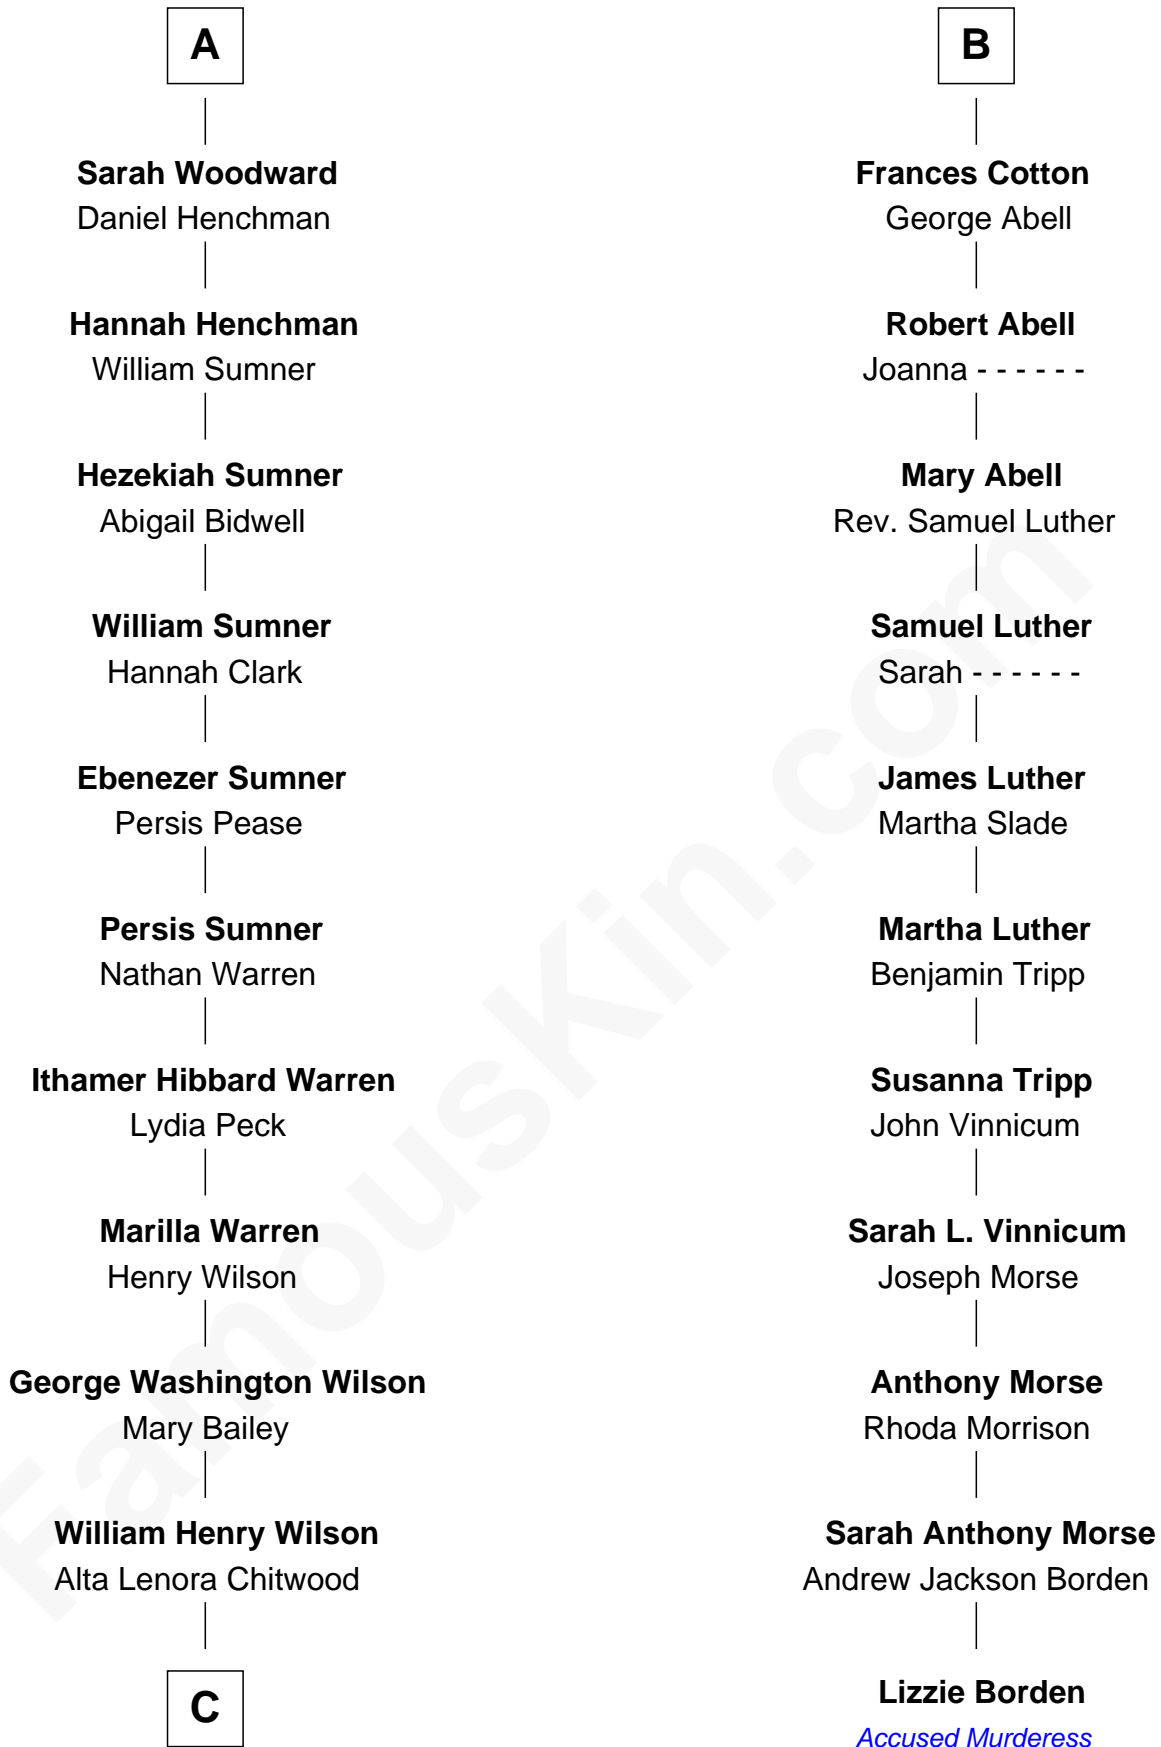

FamousKin.com Relationship Chart of

Brian Wilson

Co-Founder of The Beach Boys

17th cousin 2 times removed of

Lizzie Borden

Accused Murderess

Sir Walter Devereux

Elizabeth Bromwich

John Rudhall

Mary Fettiplace

Frances Rudhall

Richard Woodward

Hezekiah Woodward

Frances - - - - -

A

Sir Walter Devereux

Elizabeth Merbery

Sir Walter Devereux

Anne Ferrers

Elizabeth Devereux

Sir Richard Corbet

Sir Robert Corbet

Elizabeth Vernon

Dorothy Corbet

Sir Richard Mainwaring

Sir Arthur Mainwaring

Margaret Mainwaring

Mary Mainwaring

Richard Cotton

B

C

—
William Coral Wilson