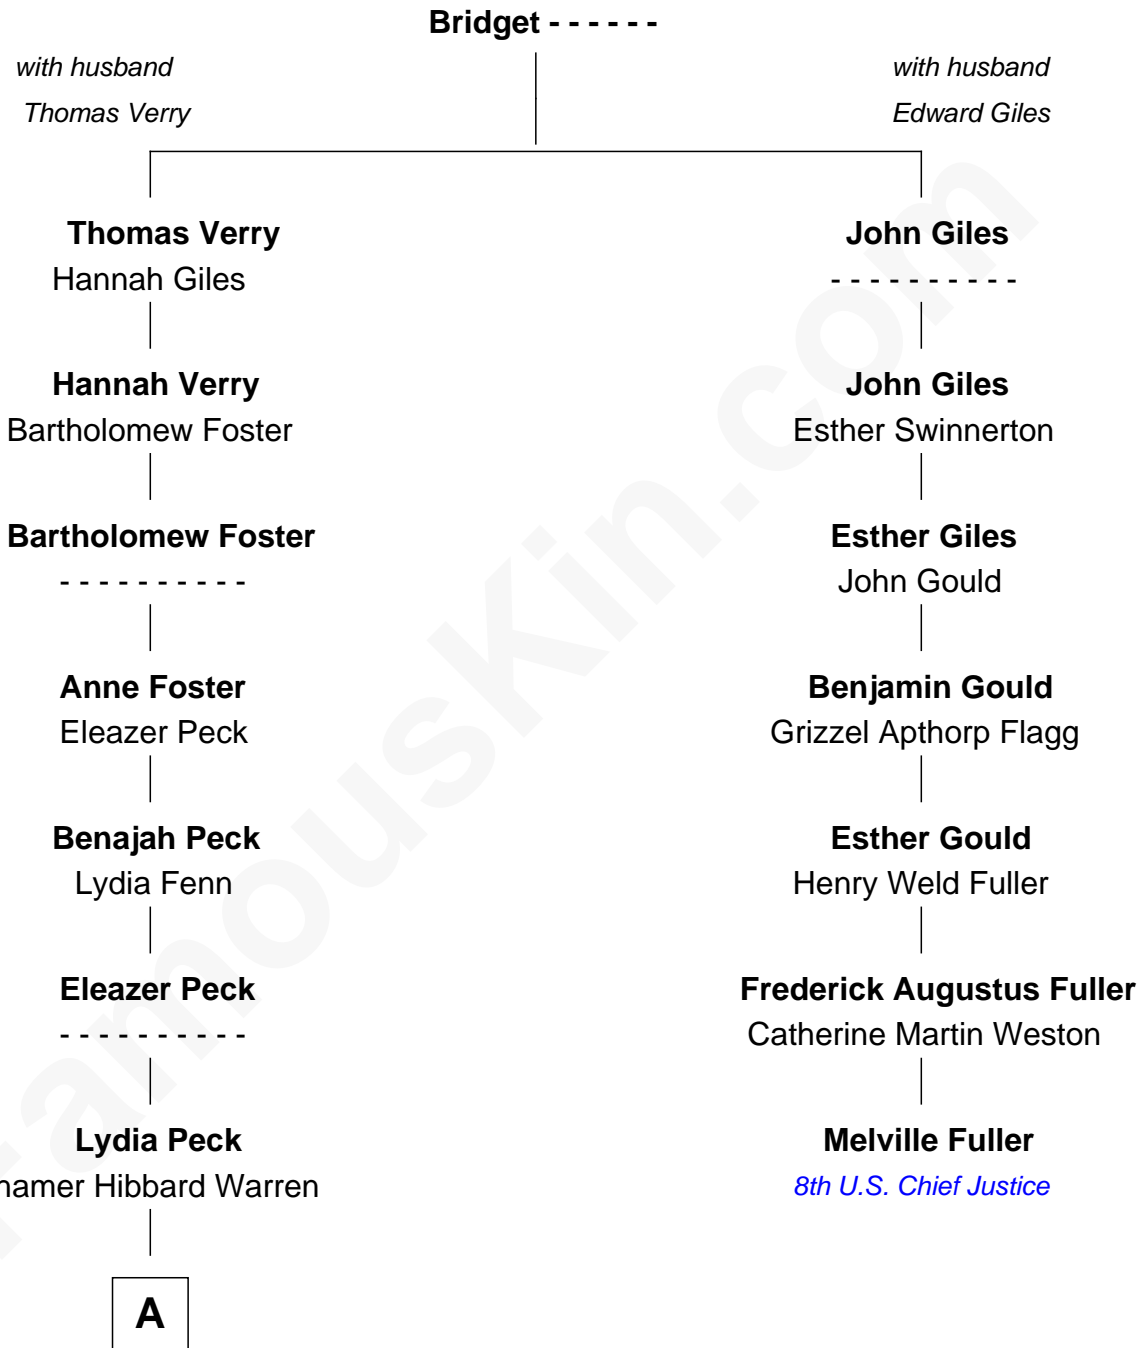

FamousKin.com Relationship Chart of

Brian Wilson

Co-Founder of The Beach Boys

6th cousin 6 times removed of

Melville Fuller

8th Chief Justice of the U.S. Supreme Court

A

—
Marilla Warren

Henry Wilson
—

George Washington Wilson

Mary Bailey
—

William Henry Wilson

Alta Lenora Chitwood
—

William Coral Wilson

Edith Sophia Sthole
—

Murray Gage Wilson