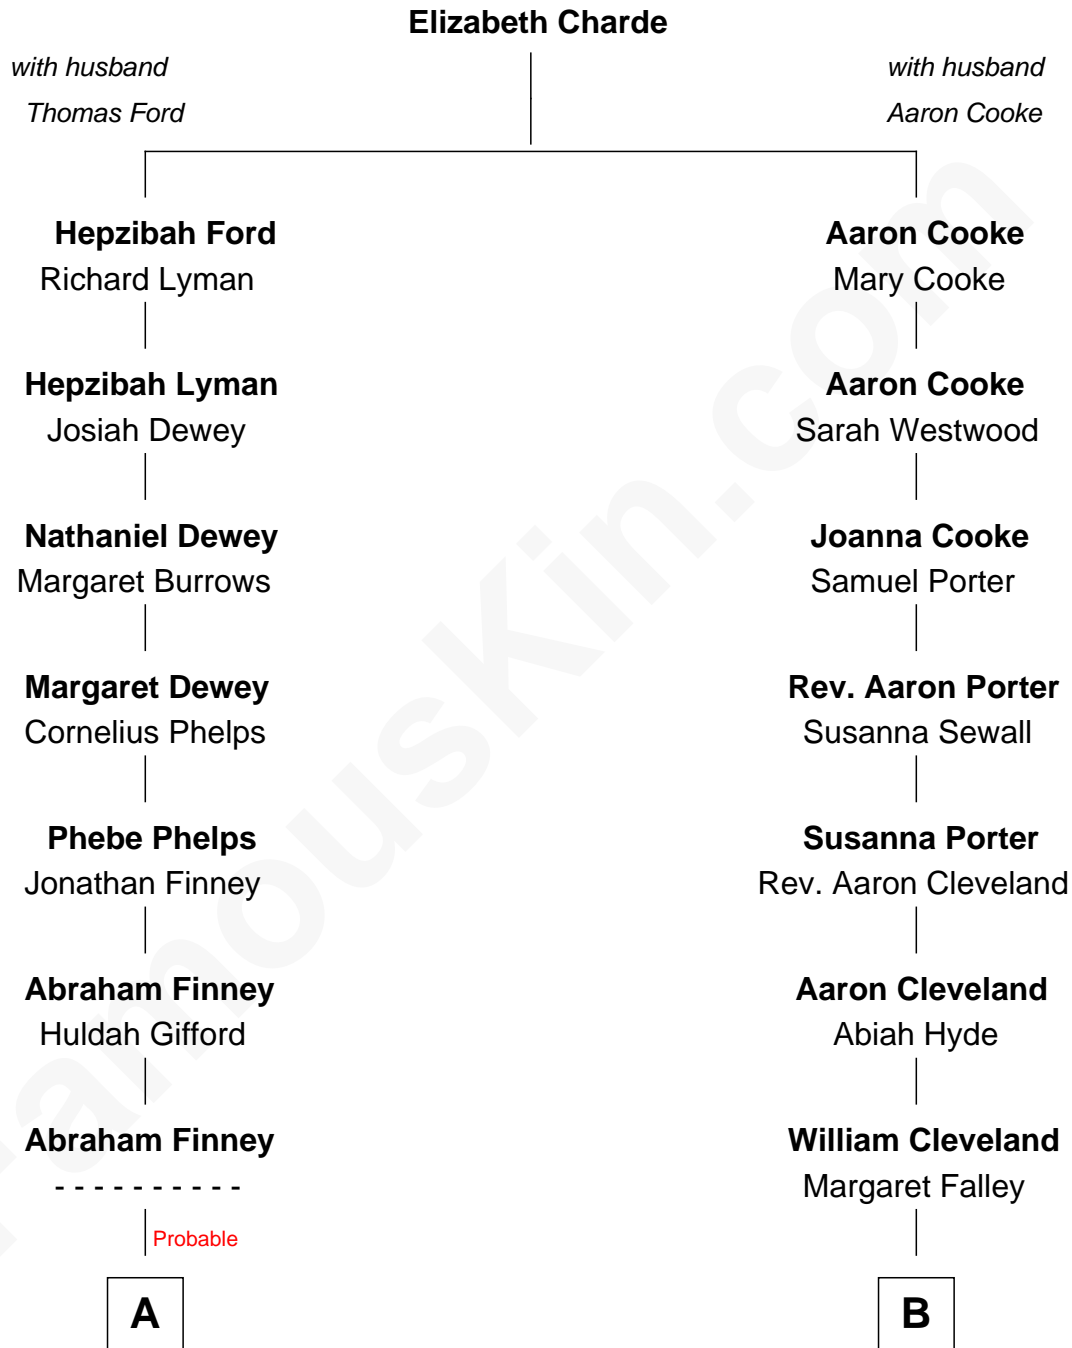

FamousKin.com

Relationship Chart of

Brian Wilson

Co-Founder of The Beach Boys

8th cousin 3 times removed of

Grover Cleveland

22nd and 24th U.S. President

A

Grover Cleveland
22nd and 24th U.S. President

FamousKin.com