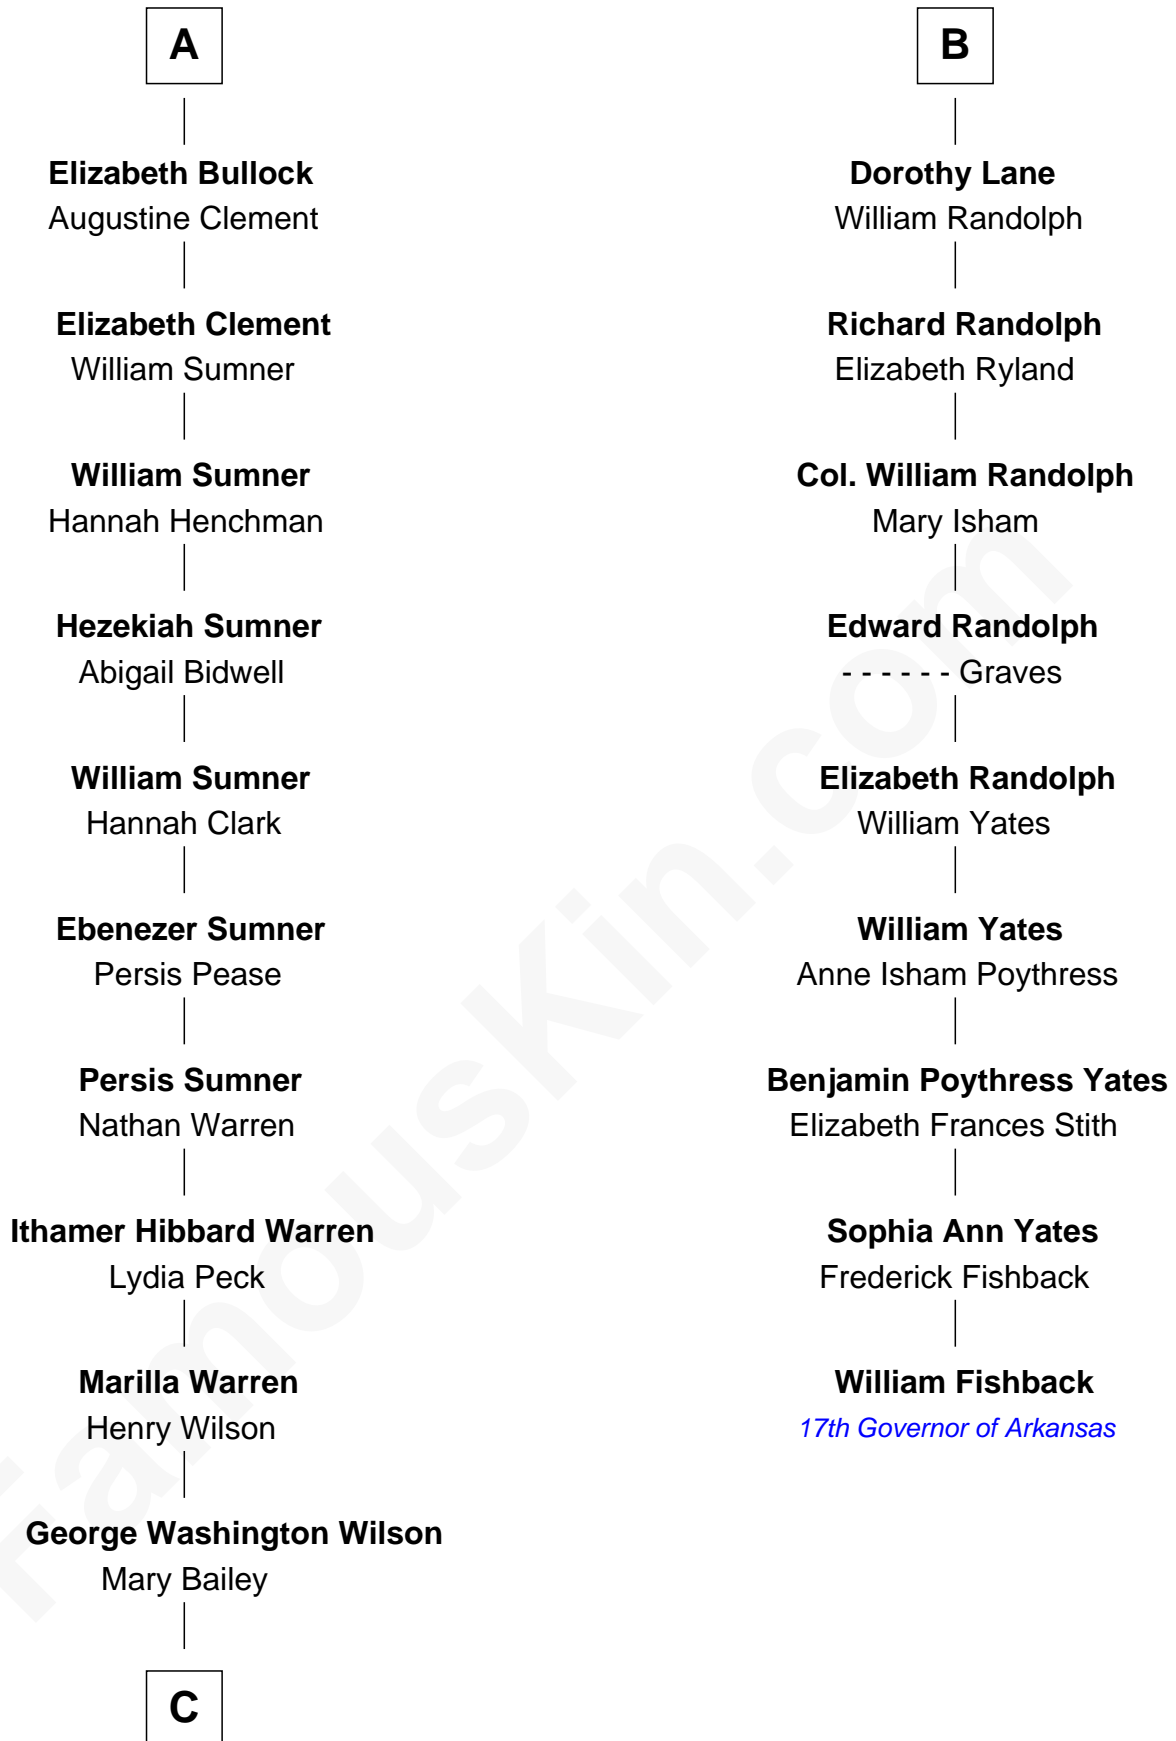

# FamousKin.com Relationship Chart of

**Brian Wilson**

*Co-Founder of The Beach Boys*

15th cousin 5 times removed of

**William Fishback**

*17th Governor of Arkansas*

**C**

—  
**William Henry Wilson**

Alta Lenora Chitwood

—  
**William Coral Wilson**

Edith Sophia Sthole

—  
**Murray Gage Wilson**

Audree Neva Korthof

—  
**Brian Wilson**

*Co-Founder of The Beach Boys*

FamousKin.com