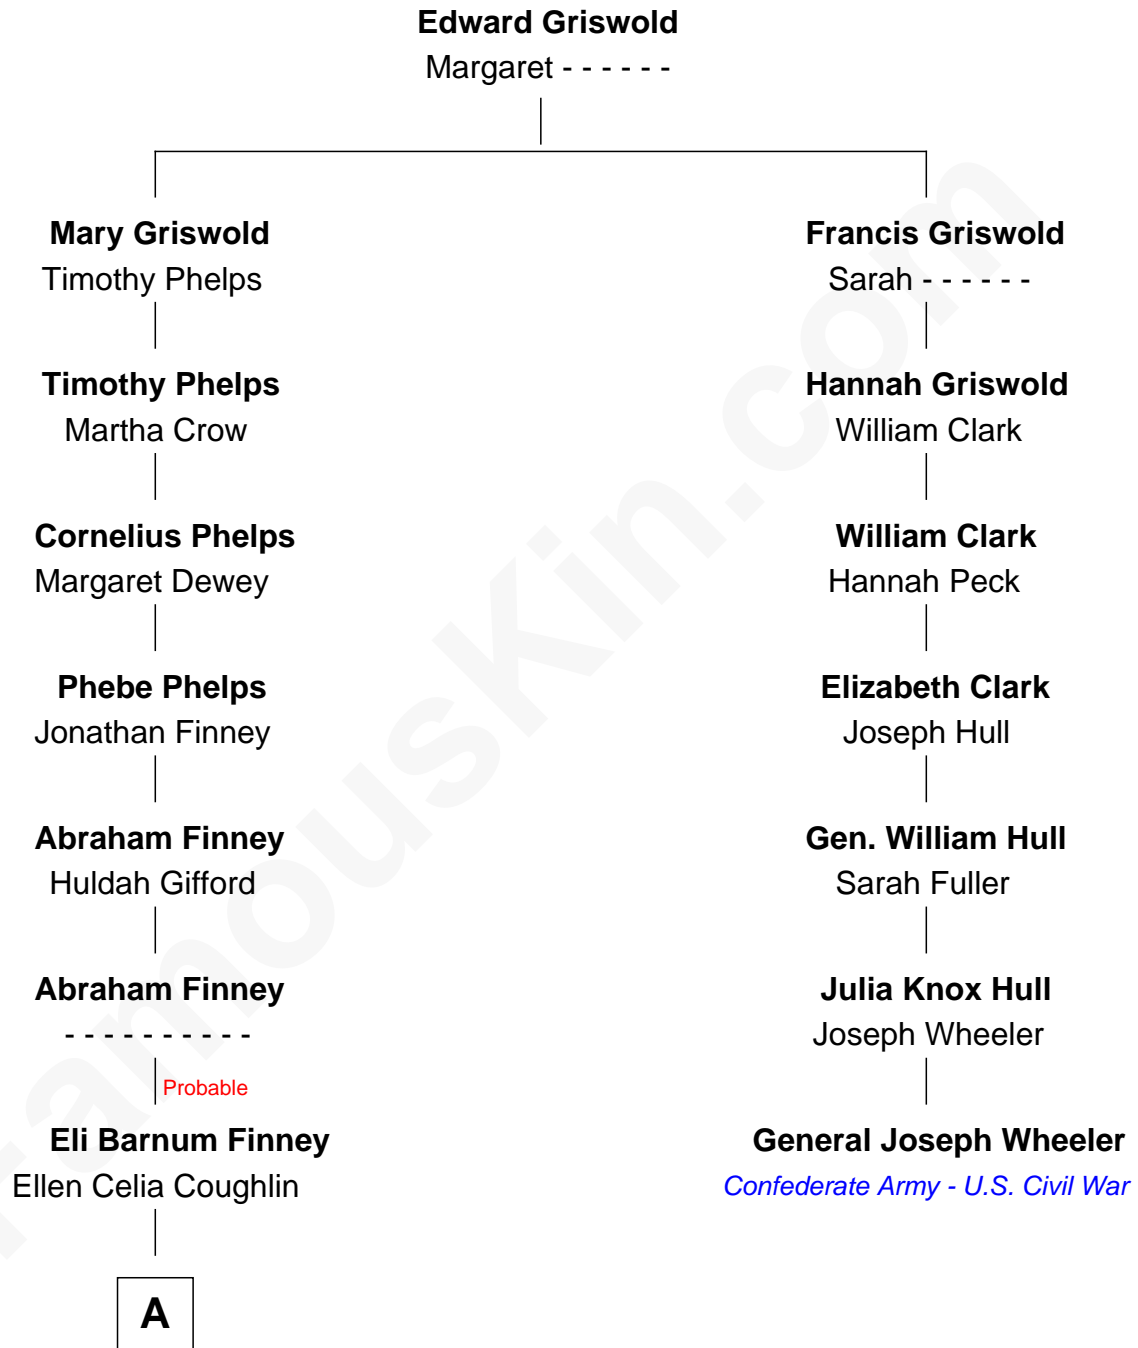

FamousKin.com

Relationship Chart of

Brian Wilson

Co-Founder of The Beach Boys

6th cousin 4 times removed of

General Joseph Wheeler

Confederate Army - U.S. Civil War

A

—
Albert H. Finney

Elnora Brass

—
Ruth Edna Finney

Carl Arie Korthof

—
Audree Neva Korthof

Murray Gage Wilson

—
Brian Wilson

Co-Founder of The Beach Boys