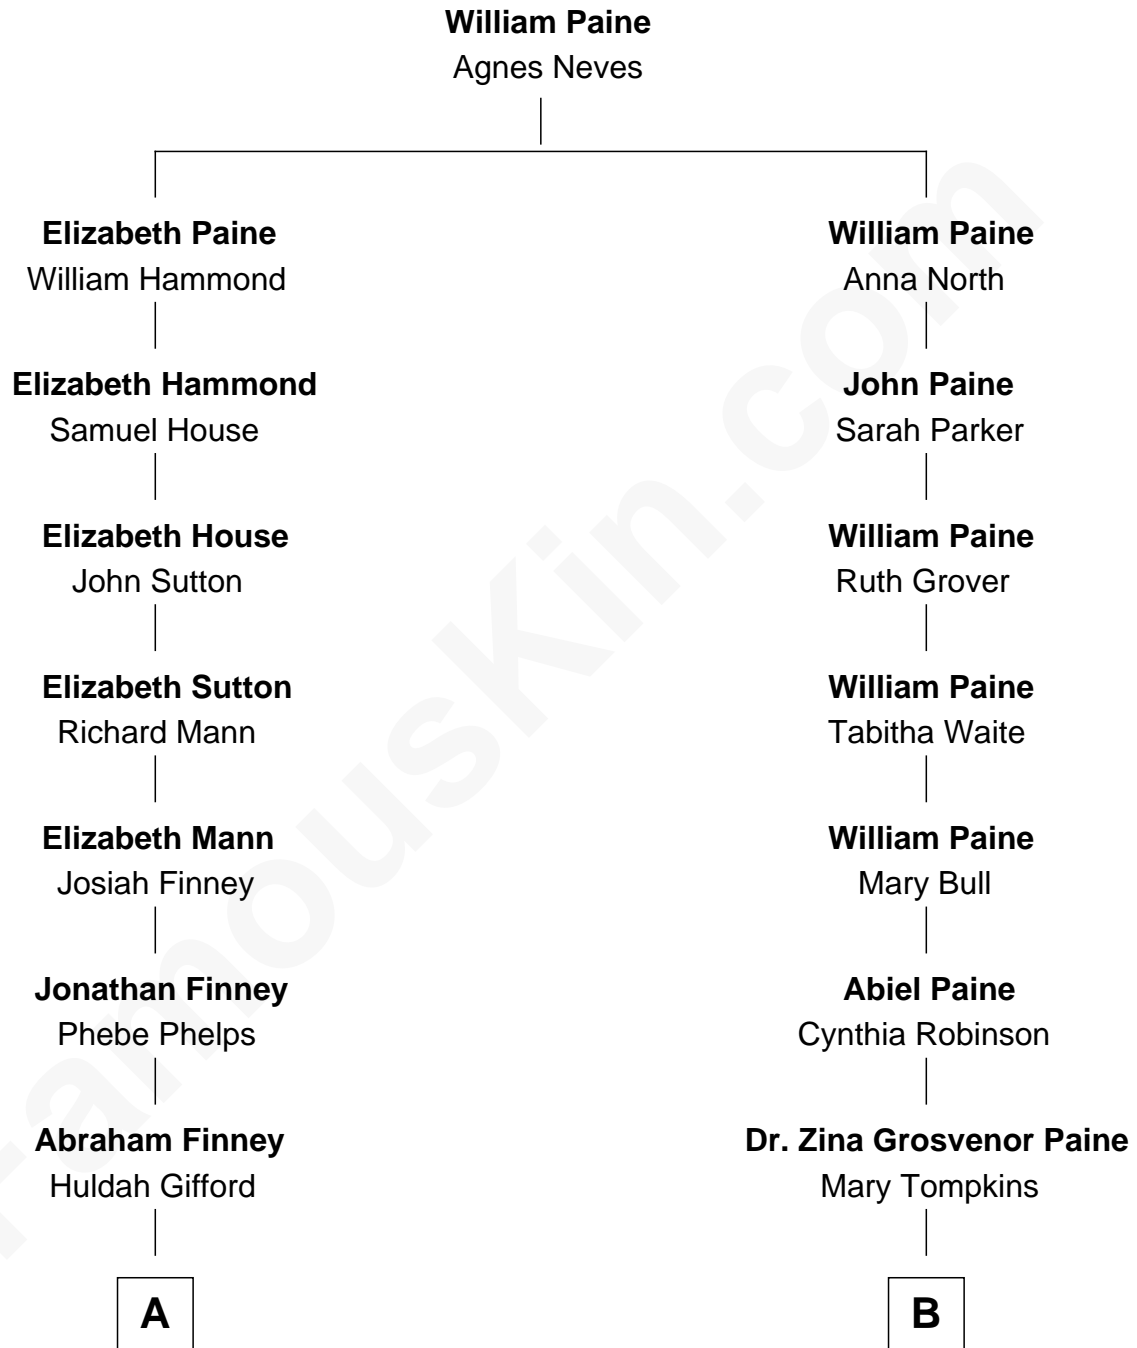

FamousKin.com Relationship Chart of

Brian Wilson

Co-Founder of The Beach Boys

9th cousin 3 times removed of

Charles M. Dale

66th Governor of New Hampshire

A

Abraham Finney

Probable

Eli Barnum Finney
Ellen Celia Coughlin

Albert H. Finney
Elnora Brass

Ruth Edna Finney
Carl Arie Korthof

Audree Neva Korthof
Murray Gage Wilson

Brian Wilson
Co-Founder of The Beach Boys

B

Nathaniel Tompkins Paine

Martha Mariah Milby

Maud Paine
Fred Vernon Dale

Charles M. Dale
66th Governor of New Hampshire

FamousKin.com