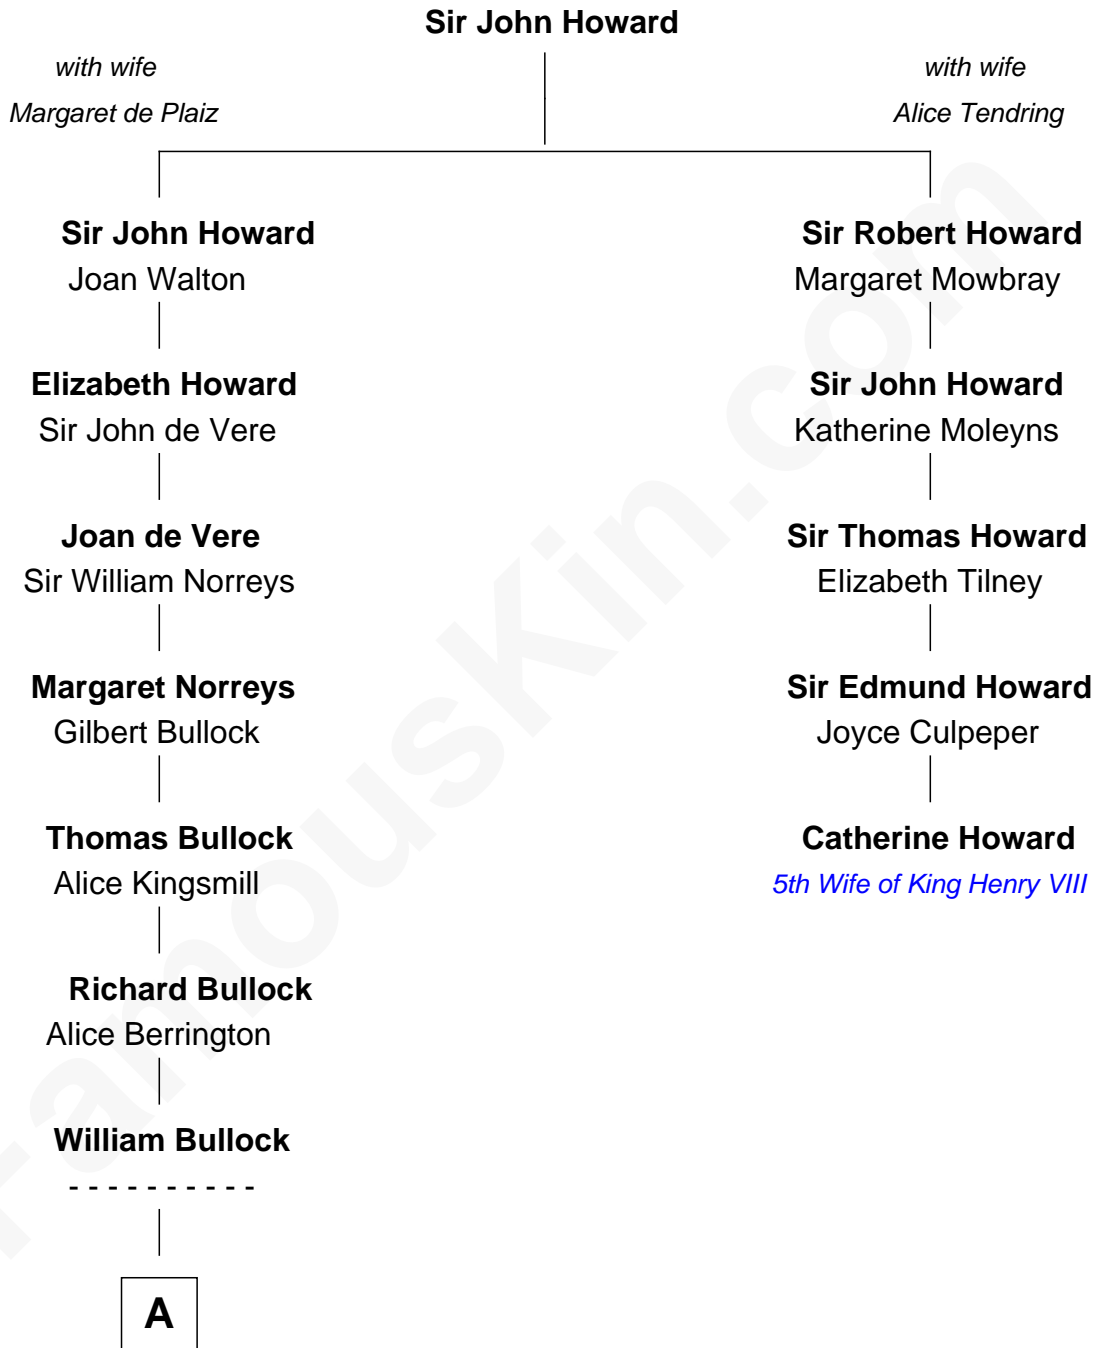

FamousKin.com

Relationship Chart of

Brian Wilson

Co-Founder of The Beach Boys

4th cousin 16 times removed of

Catherine Howard

5th Wife of King Henry VIII

A