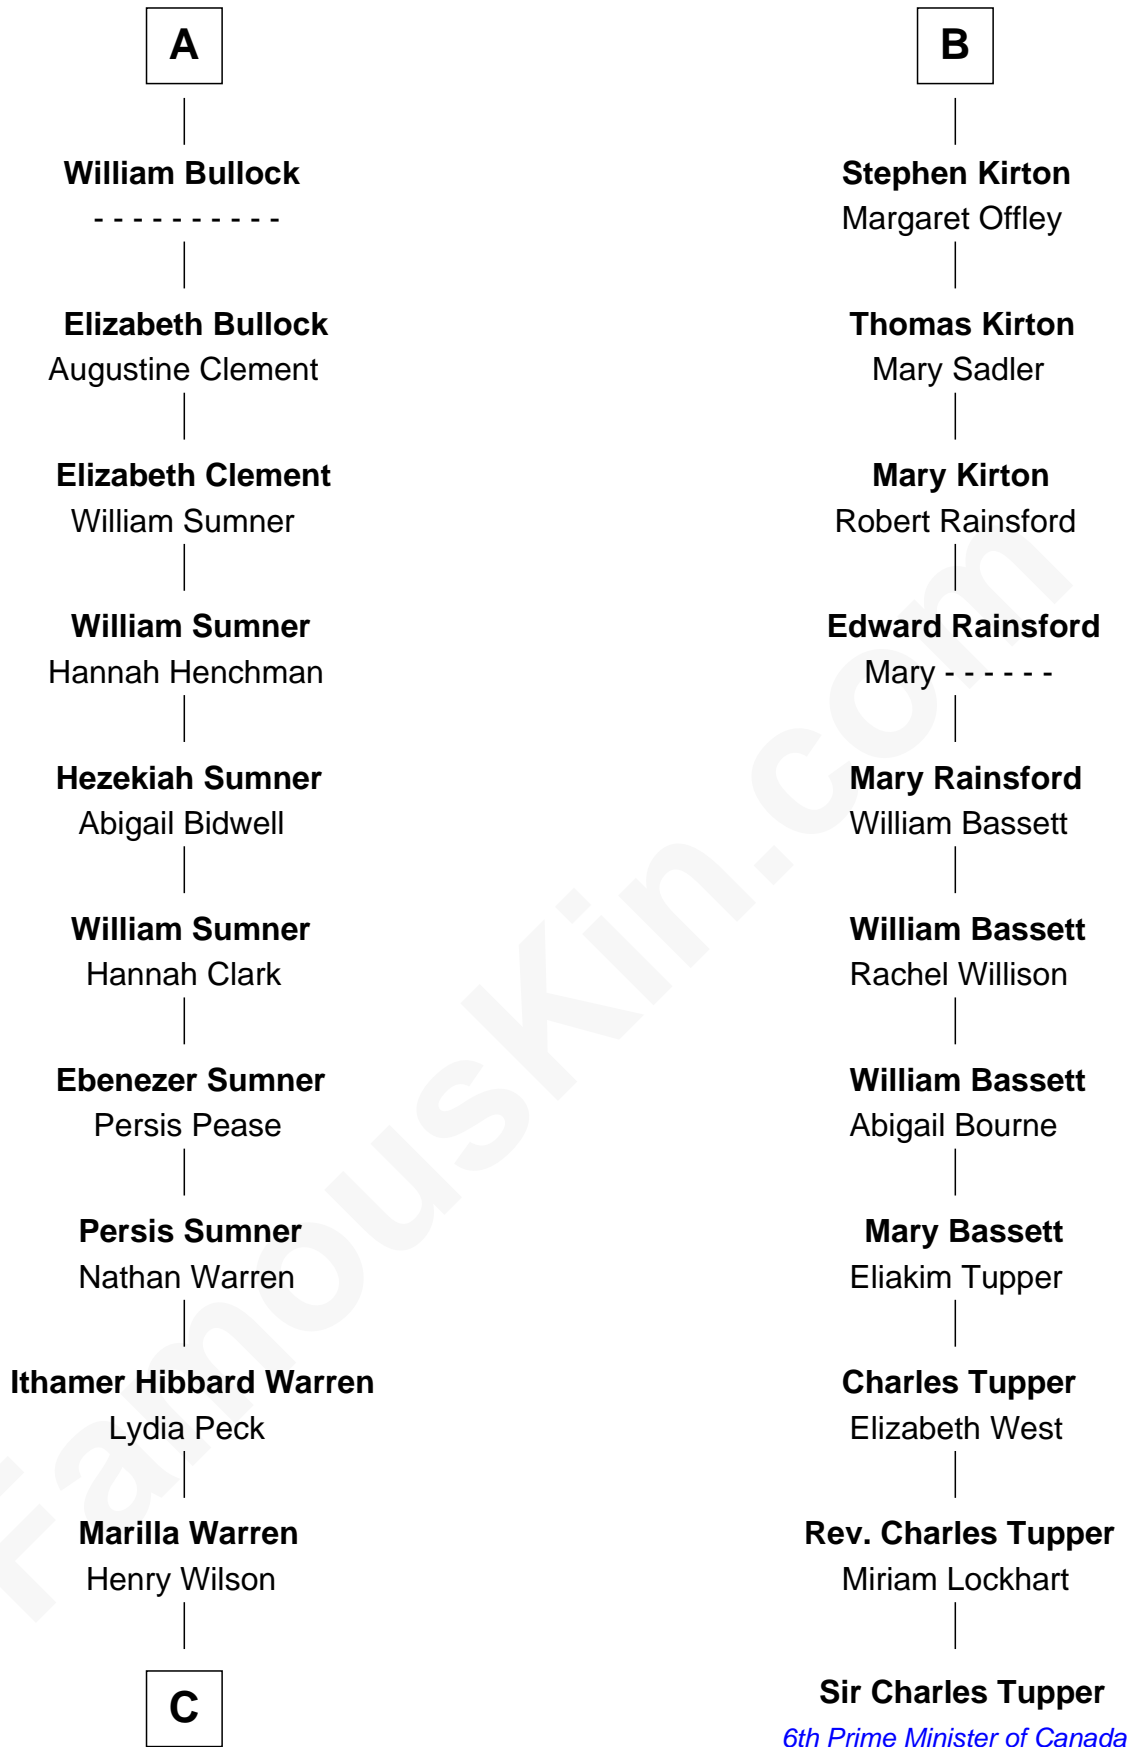

## Relationship Chart of

### Brian Wilson

*Co-Founder of The Beach Boys*

17th cousin 4 times removed of

### Sir Charles Tupper

*6th Prime Minister of Canada*

**C**

George Washington Wilson

Mary Bailey

William Henry Wilson

Alta Lenora Chitwood

William Coral Wilson