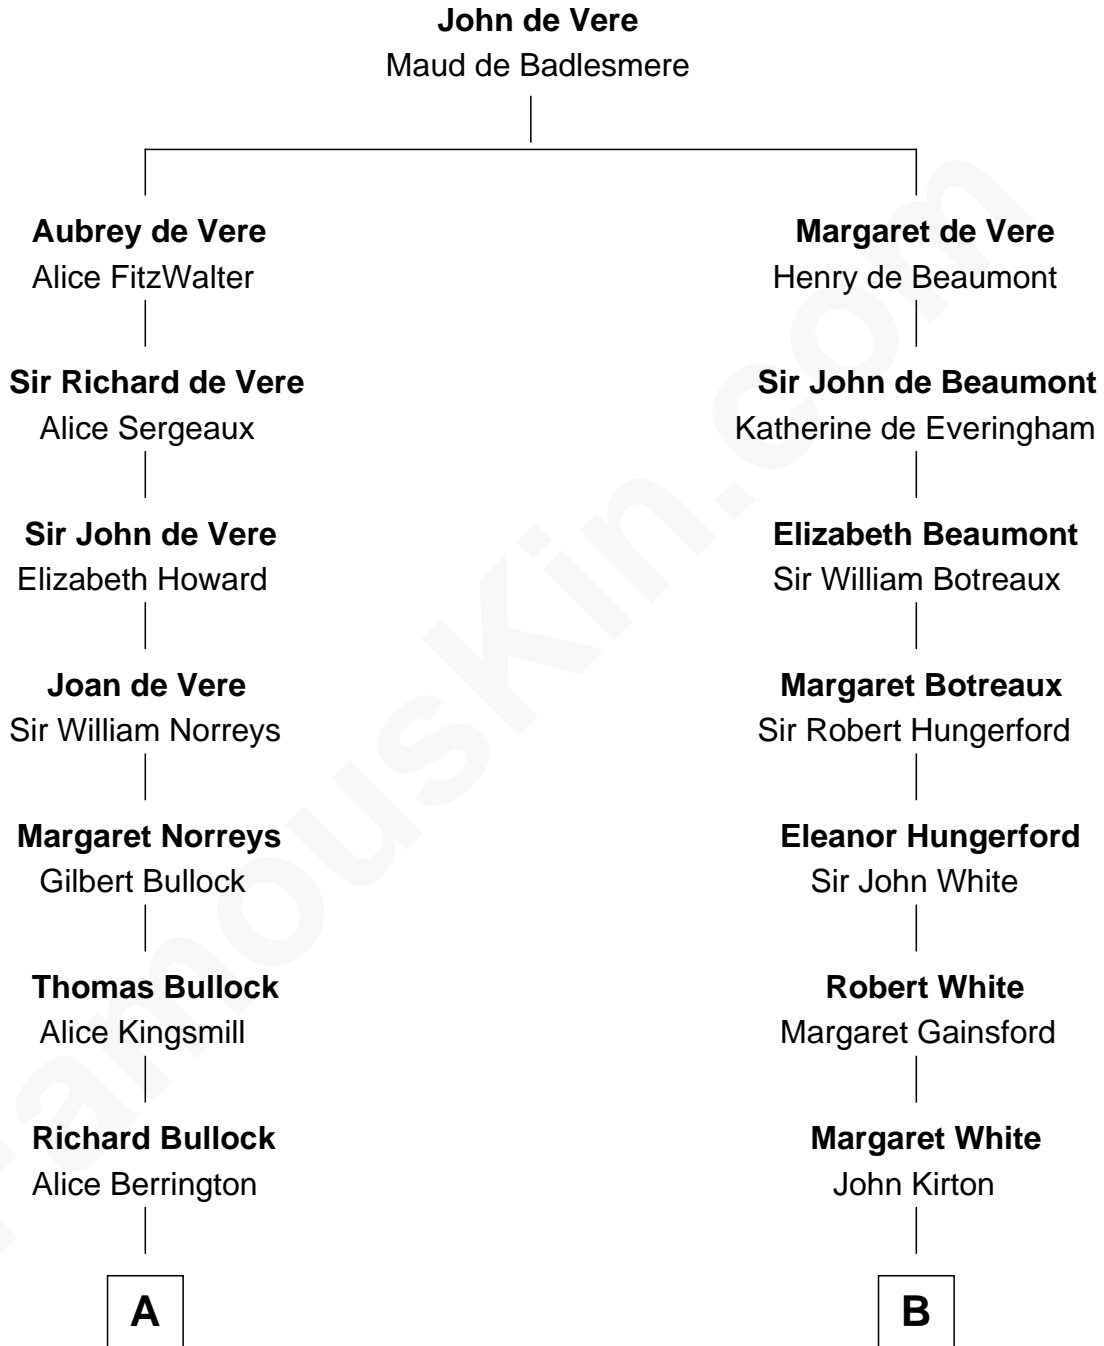

## Relationship Chart of

### Brian Wilson

*Co-Founder of The Beach Boys*

17th cousin 4 times removed of

### Sir Charles Tupper

*6th Prime Minister of Canada*

**C**

George Washington Wilson

Mary Bailey

William Henry Wilson

Alta Lenora Chitwood

William Coral Wilson