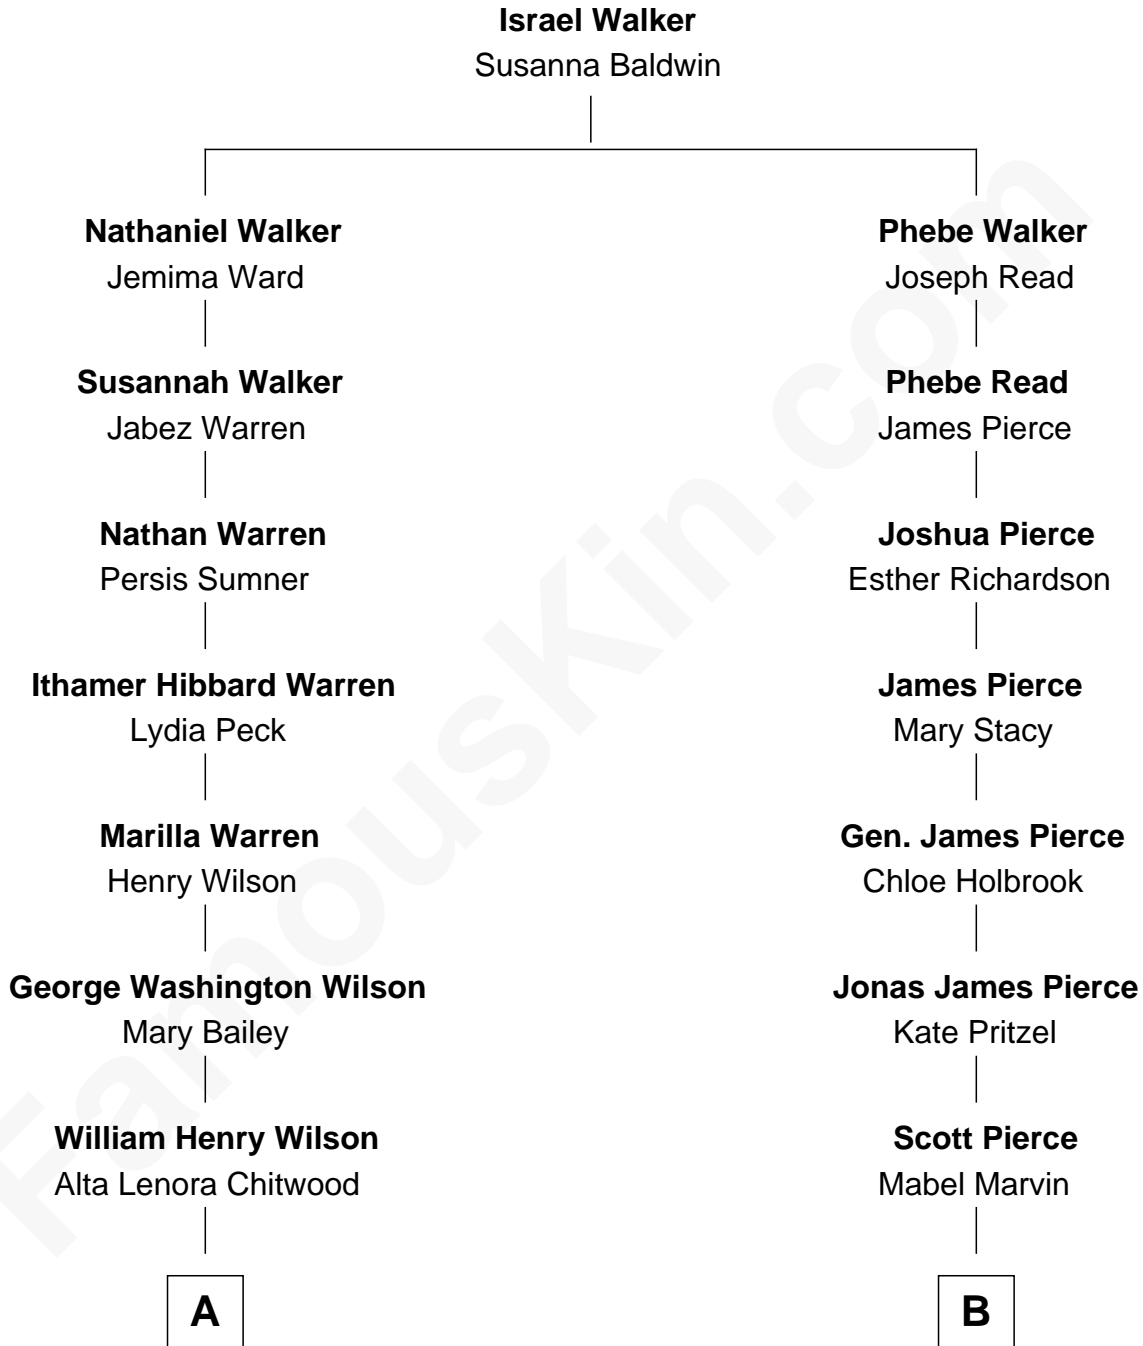

## Relationship Chart of

### Brian Wilson

*Co-Founder of The Beach Boys*

8th cousin 1 time removed of

### Barbara (Pierce) Bush

*First Lady of President George H.W. Bush*

**A**

**William Coral Wilson**

Edith Sophia Sthole

**Murray Gage Wilson**

Audree Neva Korthof

**Brian Wilson**