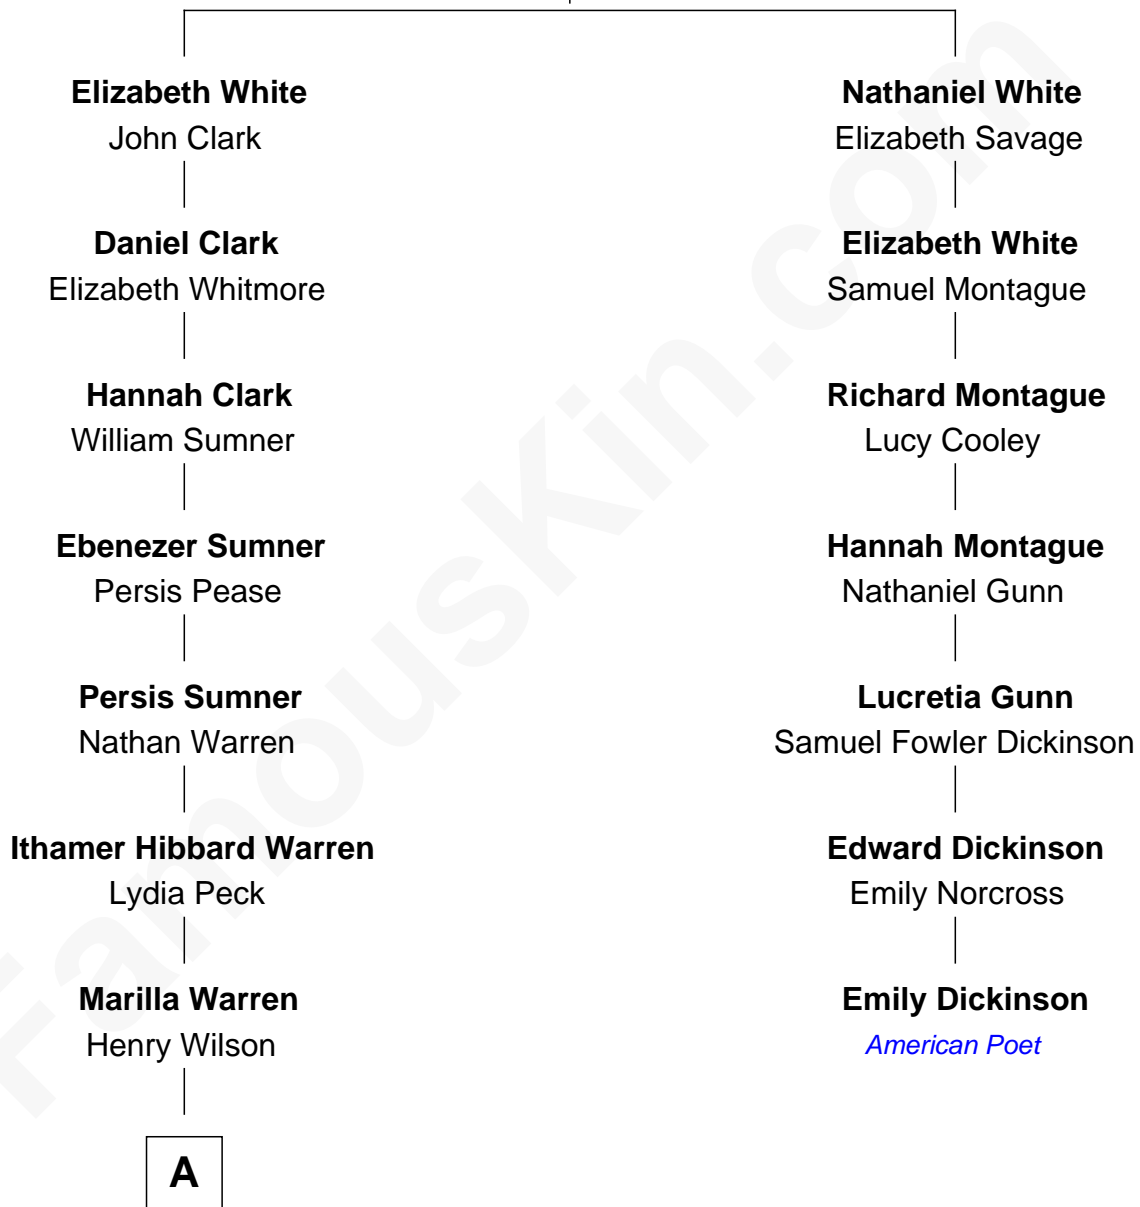

FamousKin.com Relationship Chart of

Brian Wilson

Co-Founder of The Beach Boys

6th cousin 5 times removed of

Emily Dickinson

American Poet

Nathaniel White

Elizabeth - - - - -

A

George Washington Wilson

Mary Bailey

William Henry Wilson

Alta Lenora Chitwood

William Coral Wilson

Edith Sophia Sthole

Murray Gage Wilson