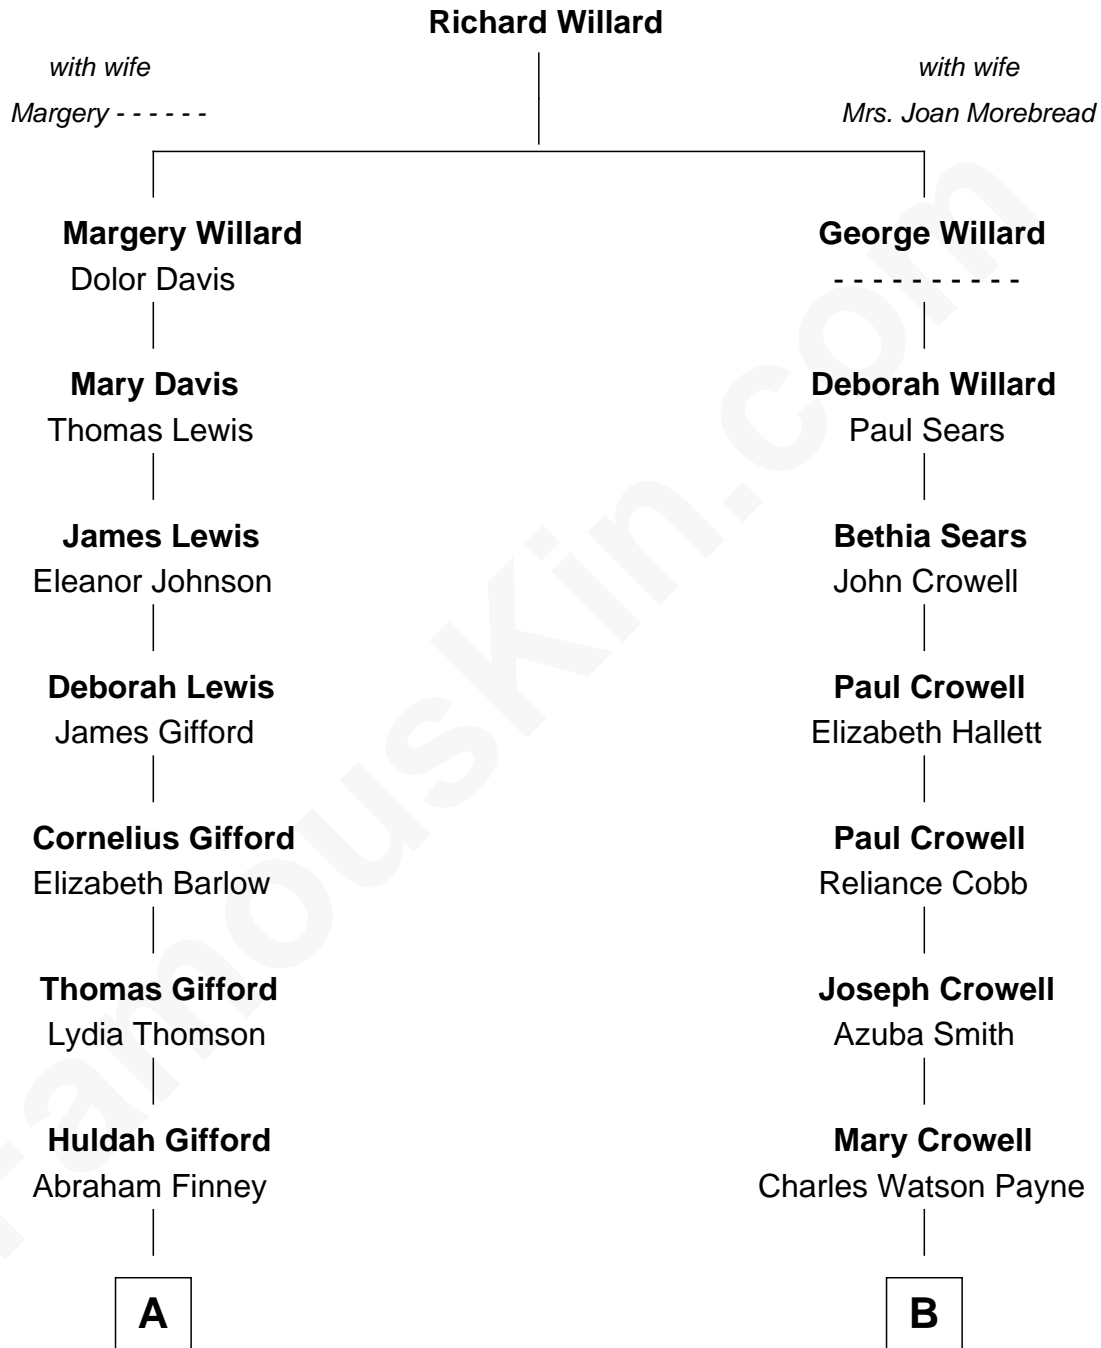

FamousKin.com Relationship Chart of

Brian Wilson

Co-Founder of The Beach Boys

12th cousin of

Howard Dean

79th Governor of Vermont

A

Abraham Finney