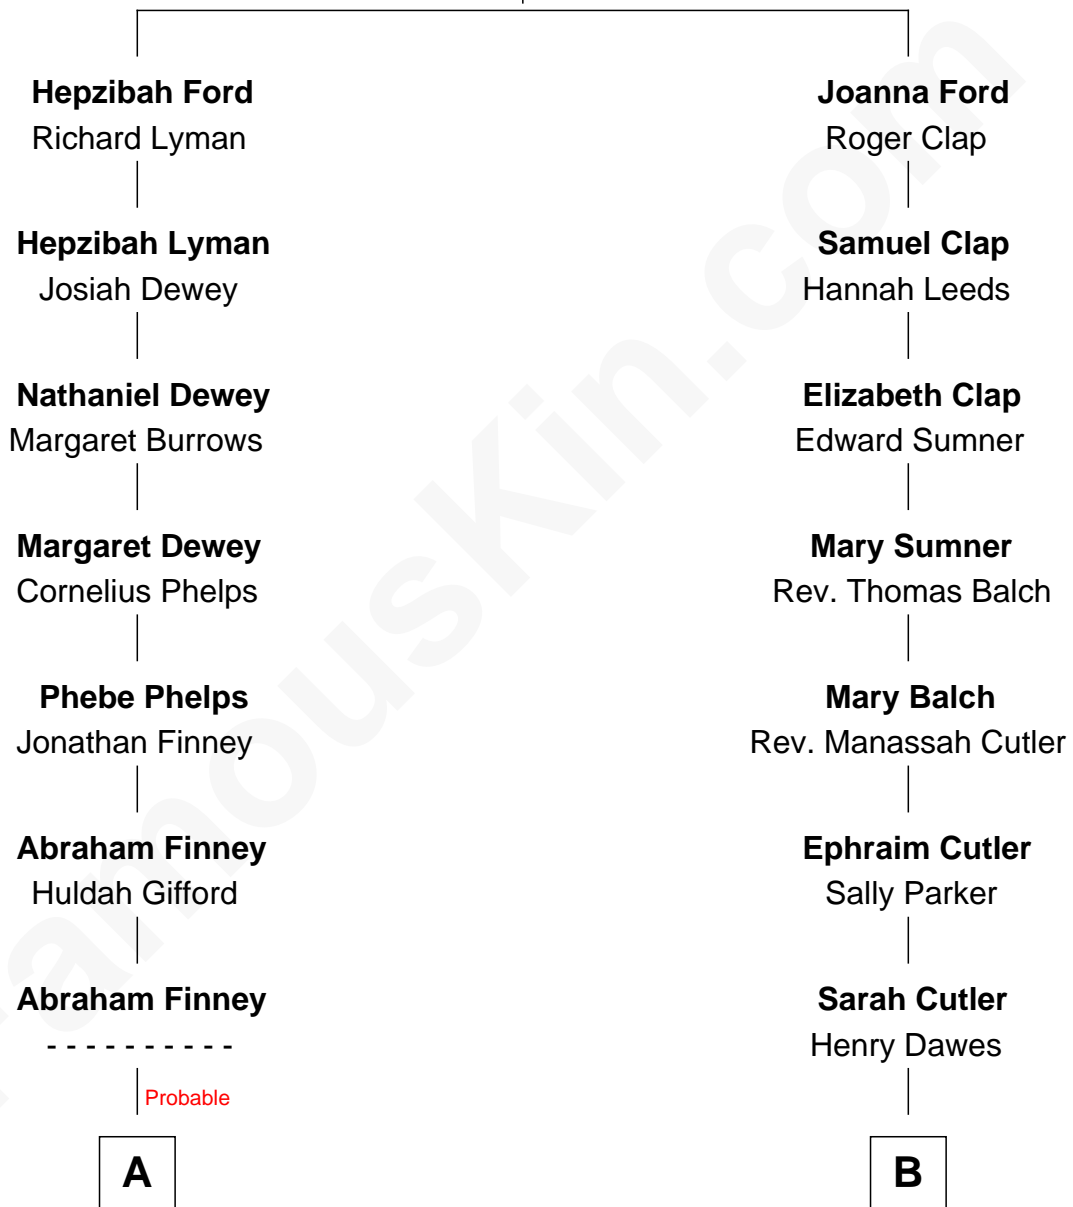

# FamousKin.com Relationship Chart of

**Brian Wilson**

*Co-Founder of The Beach Boys*

8th cousin 3 times removed of

**Charles Dawes**

*30th U.S. Vice-President*

**Thomas Ford**  
Elizabeth Charde

**A**

**Eli Barnum Finney**  
Ellen Celia Coughlin

**Albert H. Finney**  
Elnora Brass

**Ruth Edna Finney**  
Carl Arie Korthof

**Audree Neva Korthof**  
Murray Gage Wilson

**Brian Wilson**  
*Co-Founder of The Beach Boys*

**B**

**Brig. Gen. Rufus R. Dawes**  
Mary Beman Gates

**Charles Dawes**  
*30th U.S. Vice-President*

FamousKin.com