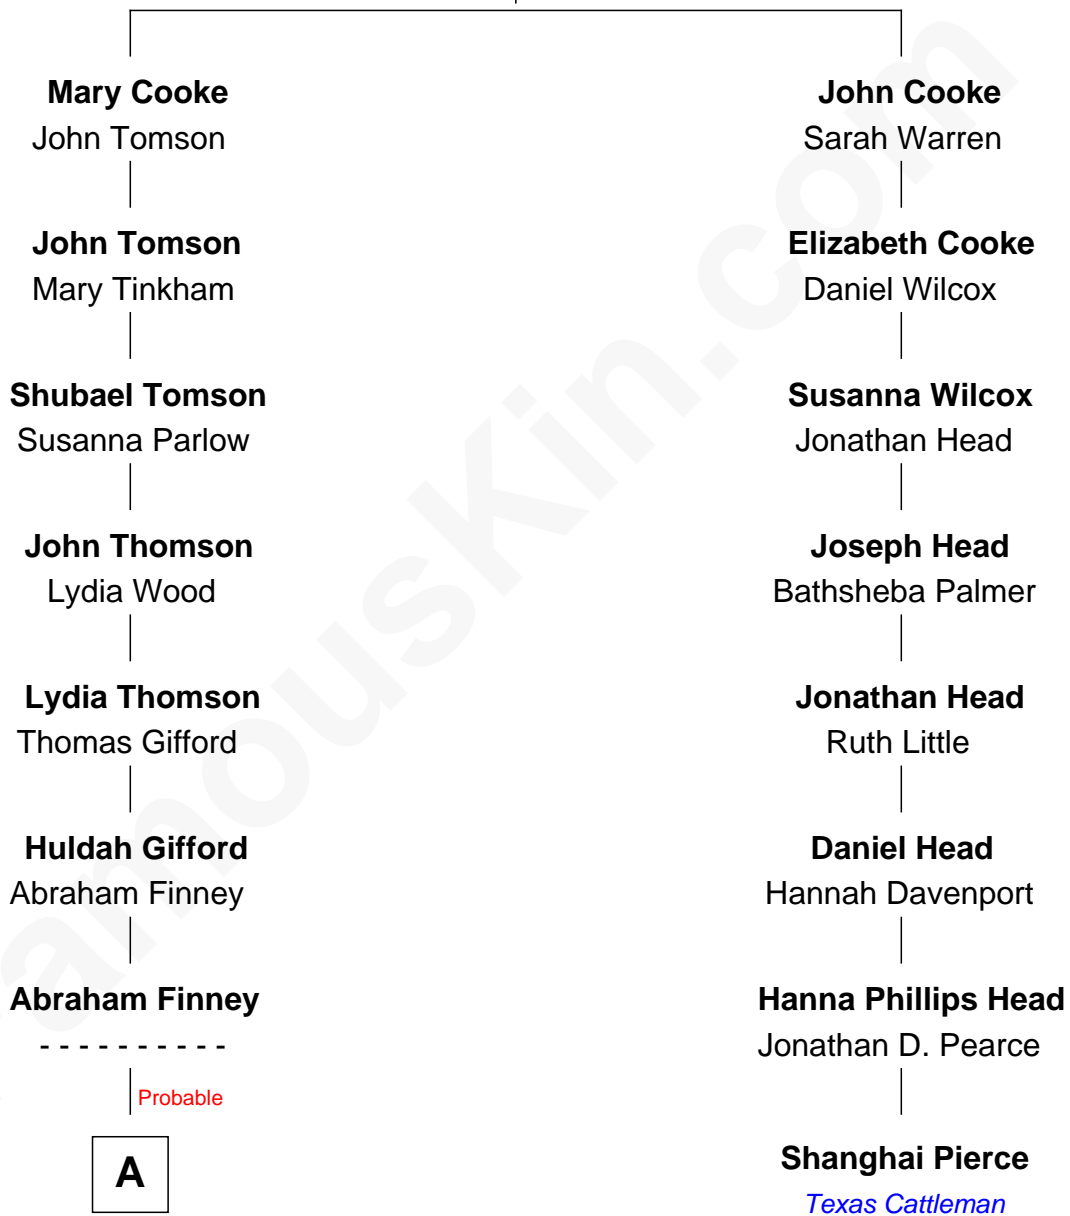

FamousKin.com Relationship Chart of

Brian Wilson

Co-Founder of The Beach Boys

7th cousin 4 times removed of

Shanghai Pierce

Texas Cattleman

Francis Cooke
Hester le Mahieu

A

—
Eli Barnum Finney
Ellen Celia Coughlin

—
Albert H. Finney
Elnora Brass

—
Ruth Edna Finney
Carl Arie Korthof

—
Audree Neva Korthof
Murray Gage Wilson

—
Brian Wilson
Co-Founder of The Beach Boys