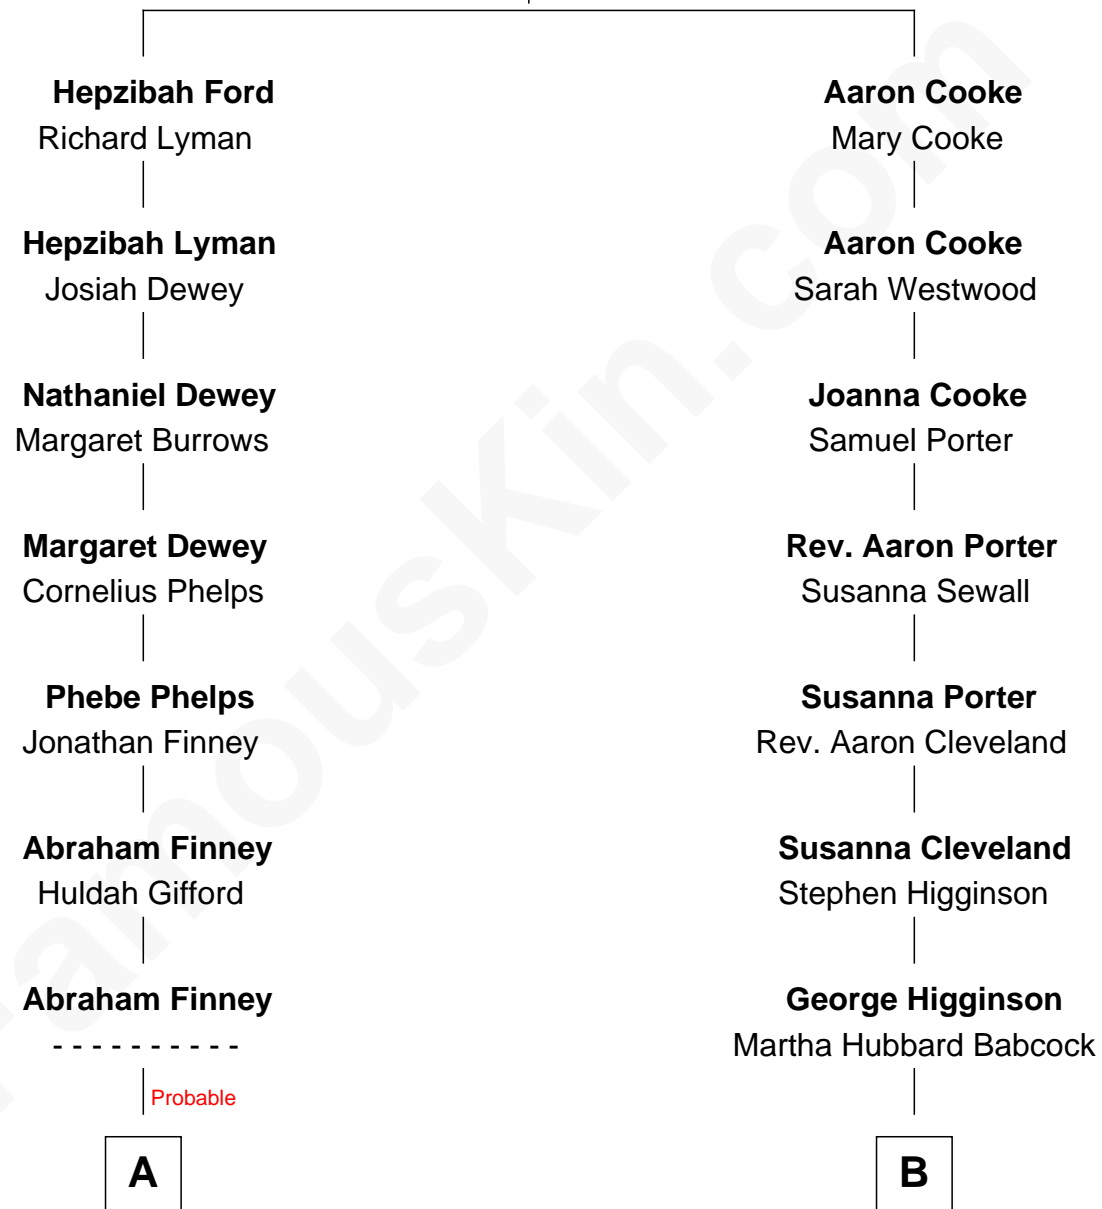

FamousKin.com

Relationship Chart of

Brian Wilson

Co-Founder of The Beach Boys

8th cousin 3 times removed of

Henry Lee Higginson

Founder of the Boston Symphony Orchestra

Elizabeth Charde

with husband
Thomas Ford

with husband
Aaron Cooke

A

Eli Barnum Finney
Ellen Celia Coughlin

Albert H. Finney
Elnora Brass

Ruth Edna Finney
Carl Arie Korthof

Audree Neva Korthof
Murray Gage Wilson

Brian Wilson
Co-Founder of The Beach Boys