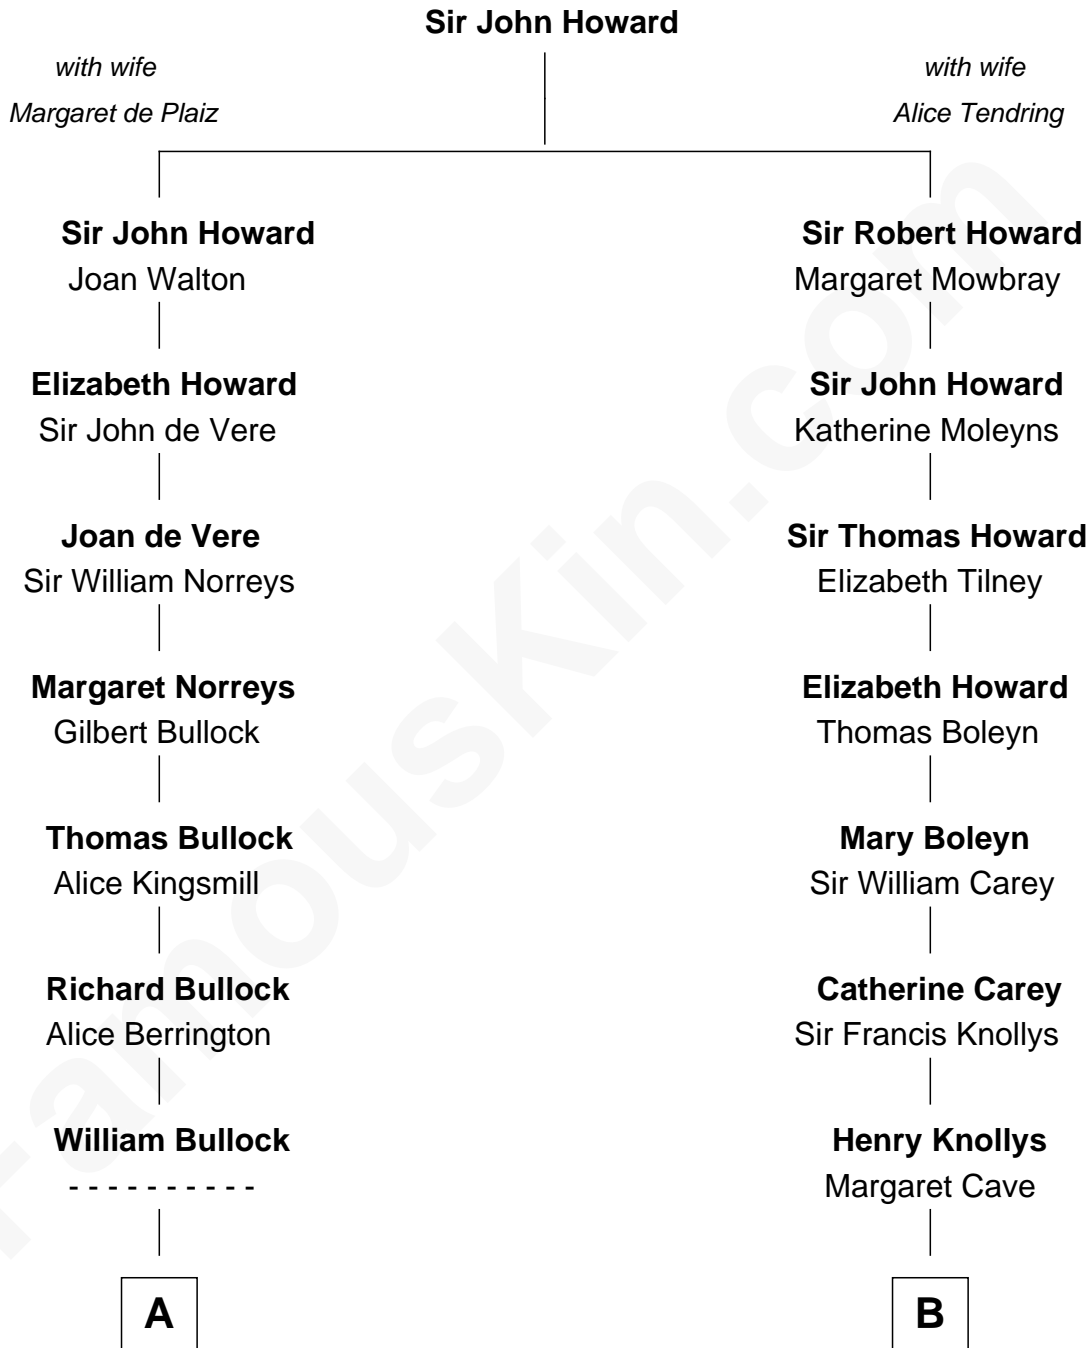

# FamousKin.com Relationship Chart of

**Brian Wilson**

*Co-Founder of The Beach Boys*

14th cousin 6 times removed of

**Charles Darwin**

*Theory of Evolution*

**C**

—  
**William Henry Wilson**

Alta Lenora Chitwood

—  
**William Coral Wilson**

Edith Sophia Sthole

—  
**Murray Gage Wilson**

Audree Neva Korthof

—  
**Brian Wilson**

*Co-Founder of The Beach Boys*