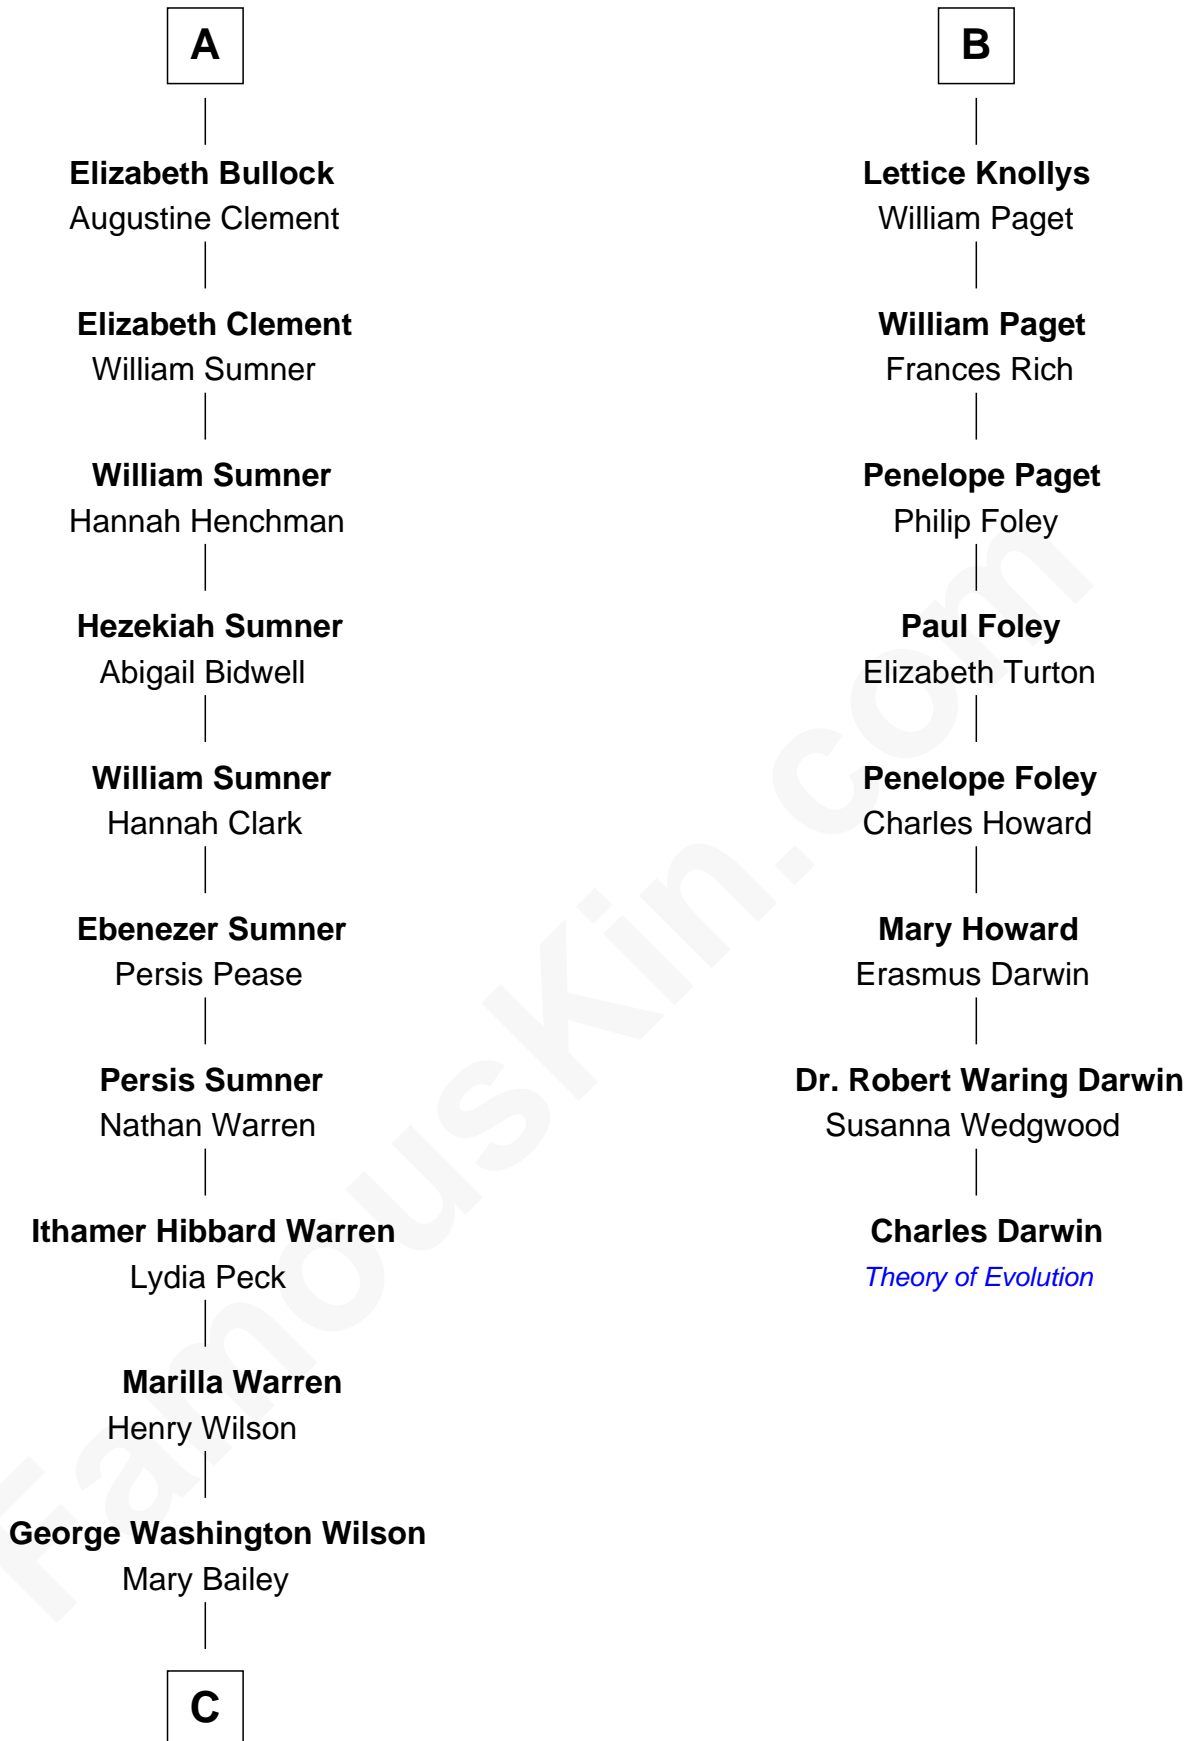

# FamousKin.com Relationship Chart of

**Brian Wilson**

*Co-Founder of The Beach Boys*

14th cousin 6 times removed of

**Charles Darwin**

*Theory of Evolution*

**C**

—  
**William Henry Wilson**

Alta Lenora Chitwood

—  
**William Coral Wilson**

Edith Sophia Sthole

—  
**Murray Gage Wilson**

Audree Neva Korthof

—  
**Brian Wilson**

*Co-Founder of The Beach Boys*