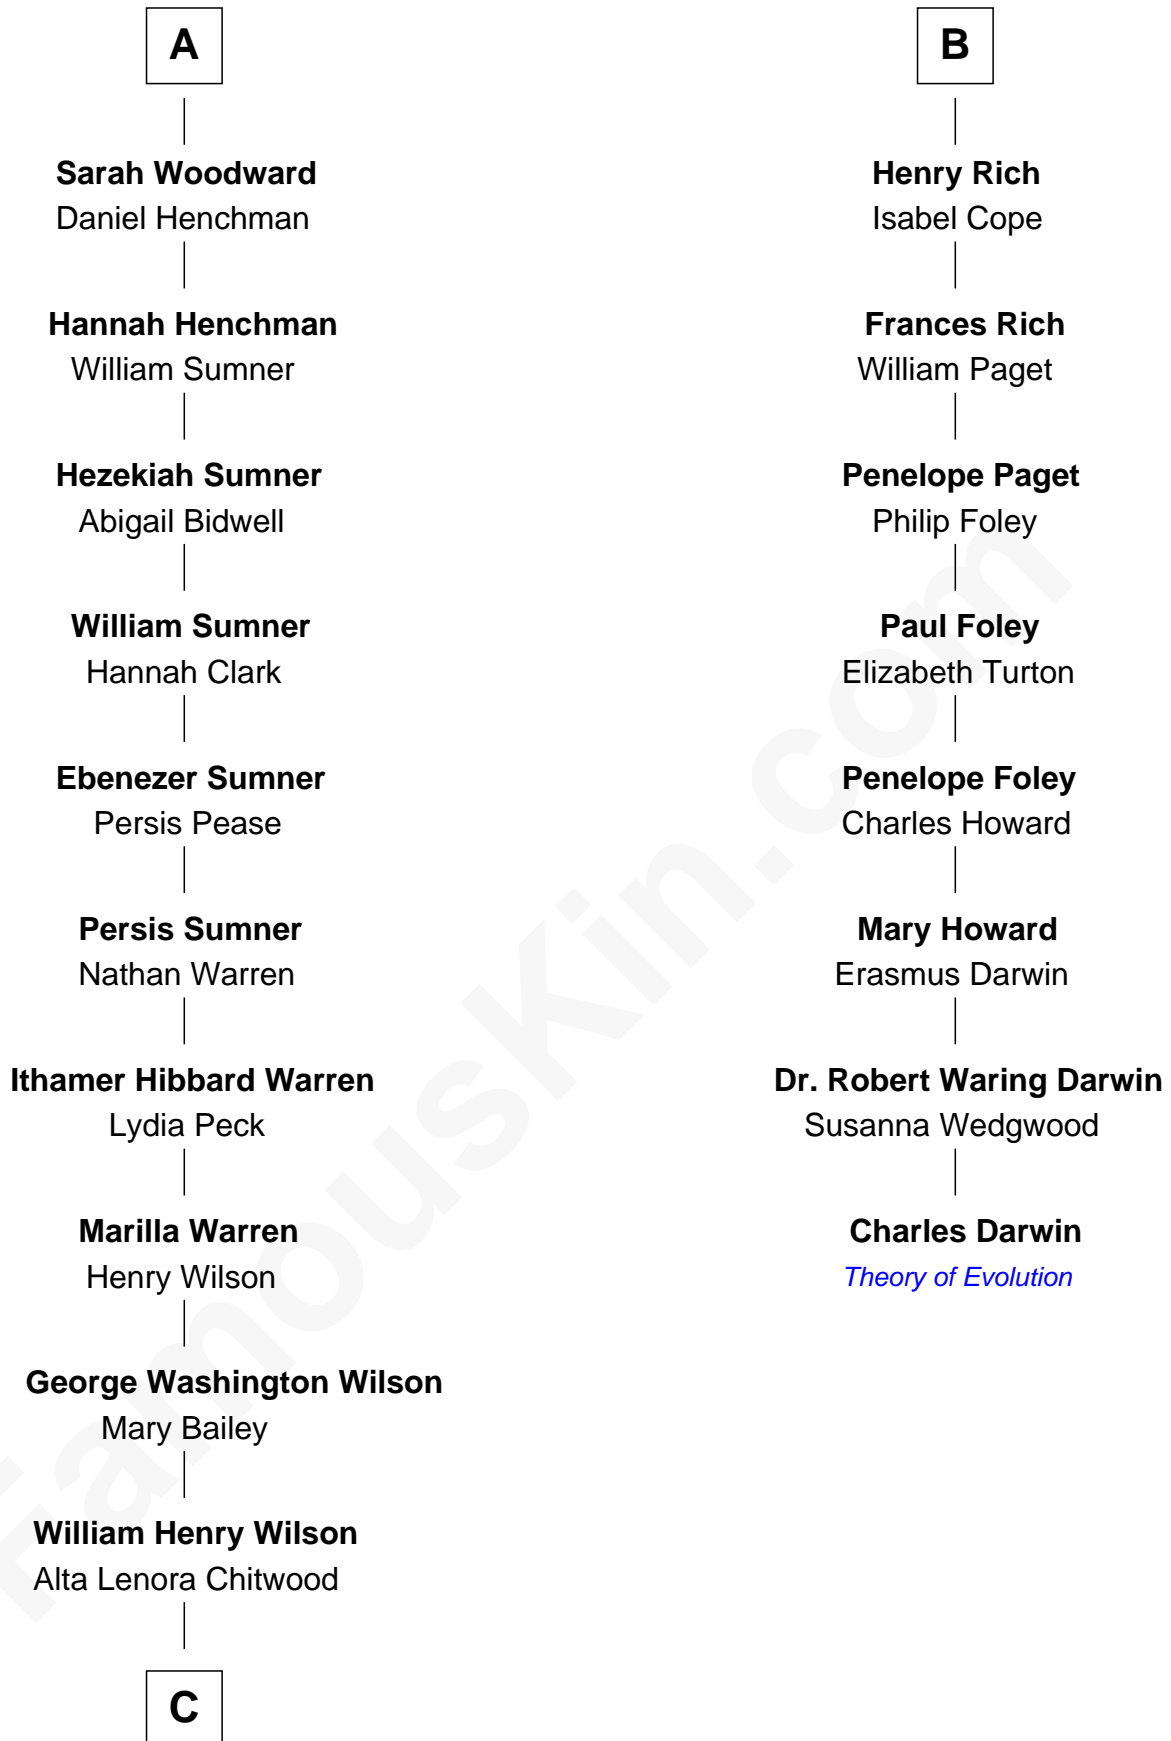

FamousKin.com

Relationship Chart of

Brian Wilson

Co-Founder of The Beach Boys

14th cousin 5 times removed of

Charles Darwin

Theory of Evolution

Sir Walter Devereux

Sir Walter Devereux

Elizabeth Merbery

Sir Walter Devereux

Anne Ferrers

John Devereux

Cecily Bouchier

Walter Devereux

Mary Grey

Sir Richard Devereux

Dorothy Hastings

Walter Devereux

Lettice Knollys

Penelope Devereux

Robert Rich

B

C