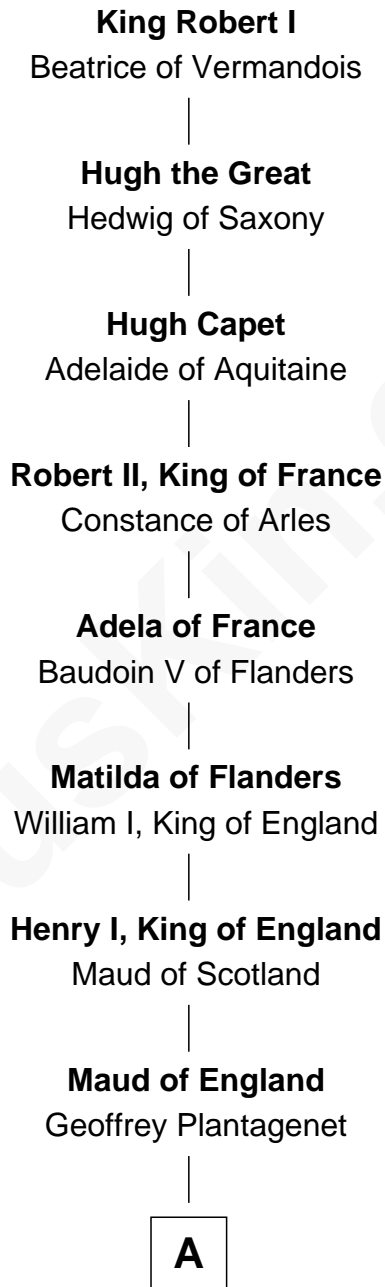

FamousKin.com Relationship Chart of

Brian Wilson

Co-Founder of The Beach Boys

33rd Great-grandson of

King Robert I

King of France

A

Henry II, King of England

Ida de Tony

Sir William Longespee

Ela of Salisbury

Ida Longespee

Sir Walter FitzRobert

Sir Robert FitzWalter

Eleanor de Ferrers

Sir Robert FitzWalter