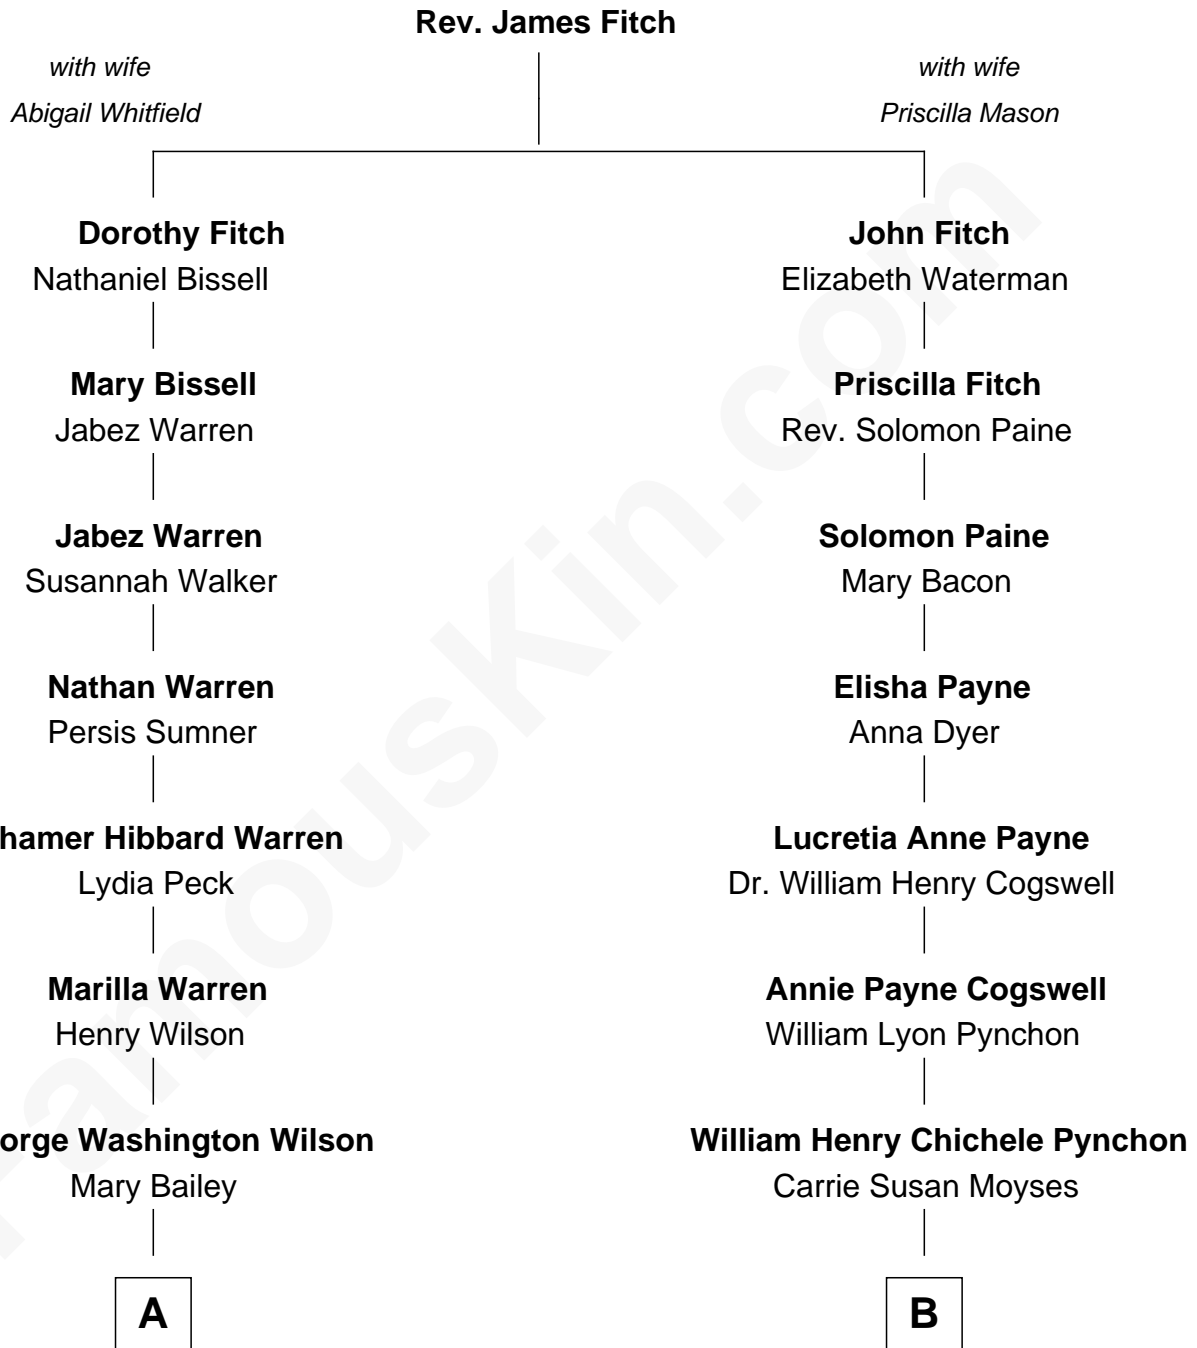

FamousKin.com Relationship Chart of

Brian Wilson

Co-Founder of The Beach Boys

8th cousin 2 times removed of

Thomas Pynchon

American Novelist

A

William Henry Wilson
Alta Lenora Chitwood

William Coral Wilson
Edith Sophia Sthole

Murray Gage Wilson
Audree Neva Korthof

Brian Wilson
Co-Founder of The Beach Boys

B

Thomas Ruggles Pynchon
Catherine Frances Bennett

Thomas Pynchon
Novelist