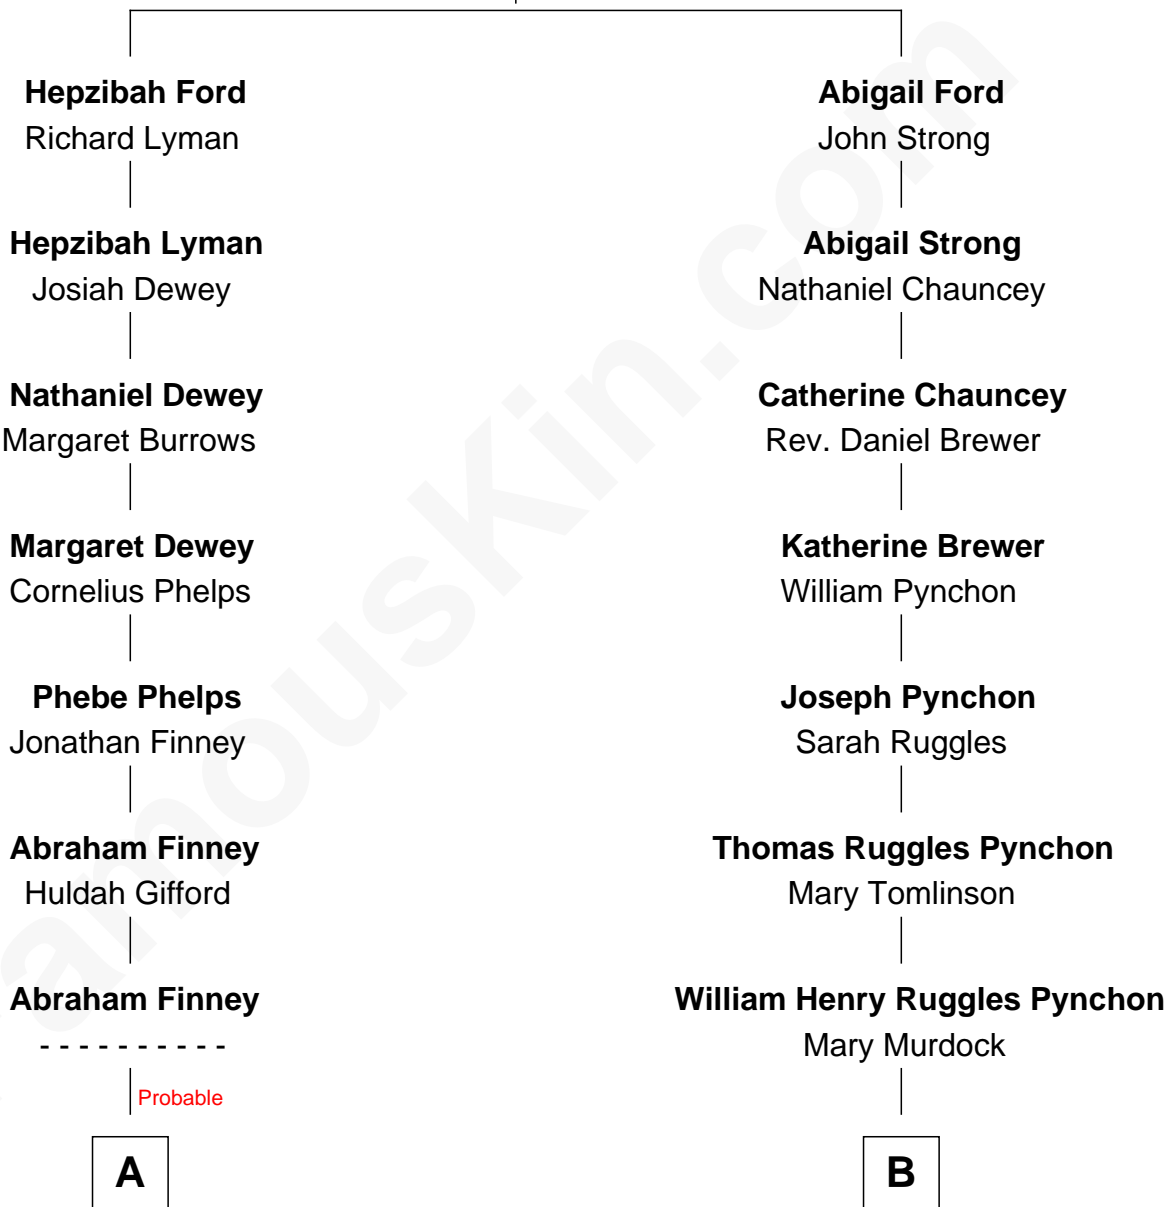

FamousKin.com Relationship Chart of

Brian Wilson

Co-Founder of The Beach Boys

10th cousin 1 time removed of

Thomas Pynchon

American Novelist

Thomas Ford
Elizabeth Charde

A

Eli Barnum Finney
Ellen Celia Coughlin

Albert H. Finney
Elnora Brass

Ruth Edna Finney
Carl Arie Korthof

Audree Neva Korthof
Murray Gage Wilson

Brian Wilson
Co-Founder of The Beach Boys

B

William Lyon Pynchon
Annie Payne Cogswell