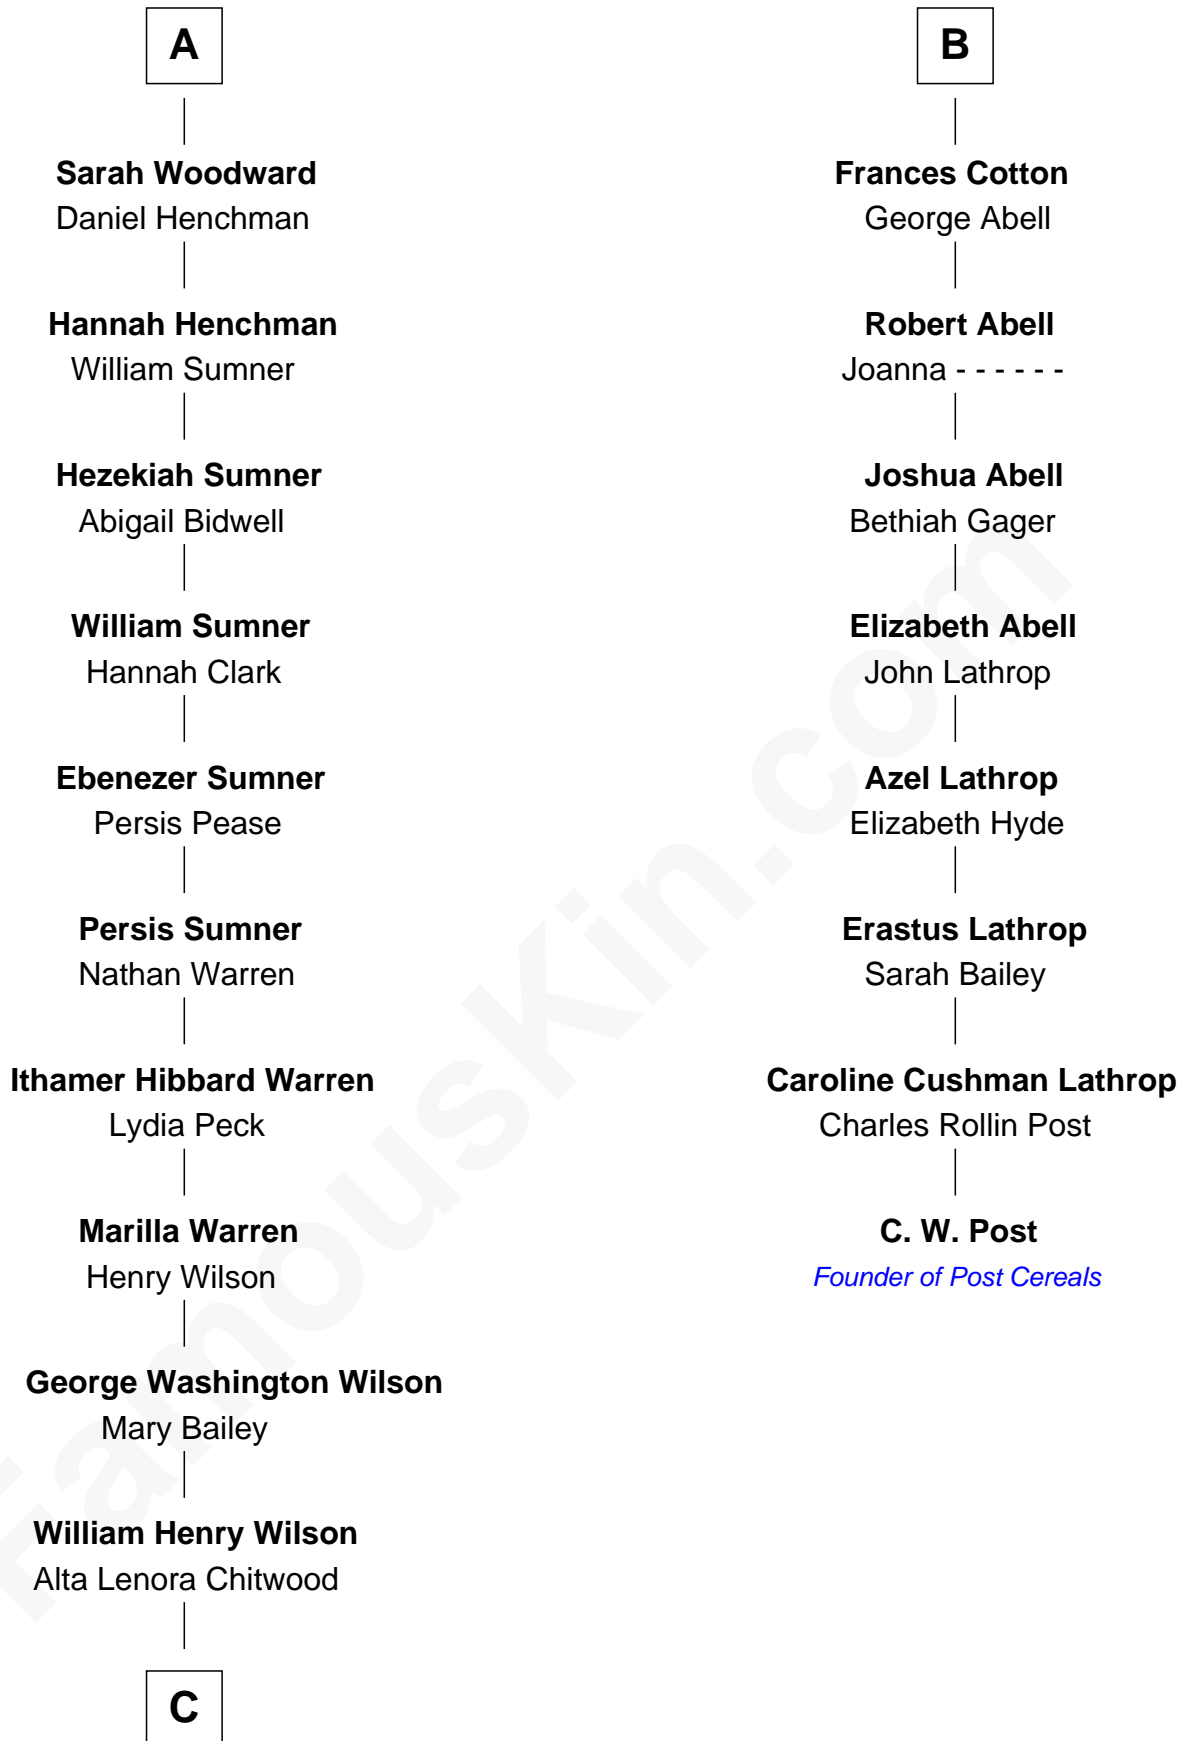

FamousKin.com Relationship Chart of

Brian Wilson

Co-Founder of The Beach Boys

14th cousin 5 times removed of

C. W. Post

Founder of Post Cereals

Sir Walter Devereux

Elizabeth Bromwich

Elizabeth Merbery

Sir Walter Devereux

Anne Ferrers

Elizabeth Devereux

Sir Richard Corbet

Sir Robert Corbet

Elizabeth Vernon

Dorothy Corbet

Sir Richard Mainwaring

Sir Arthur Mainwaring

Margaret Mainwaring

Mary Mainwaring

Richard Cotton

B

C

—
William Coral Wilson