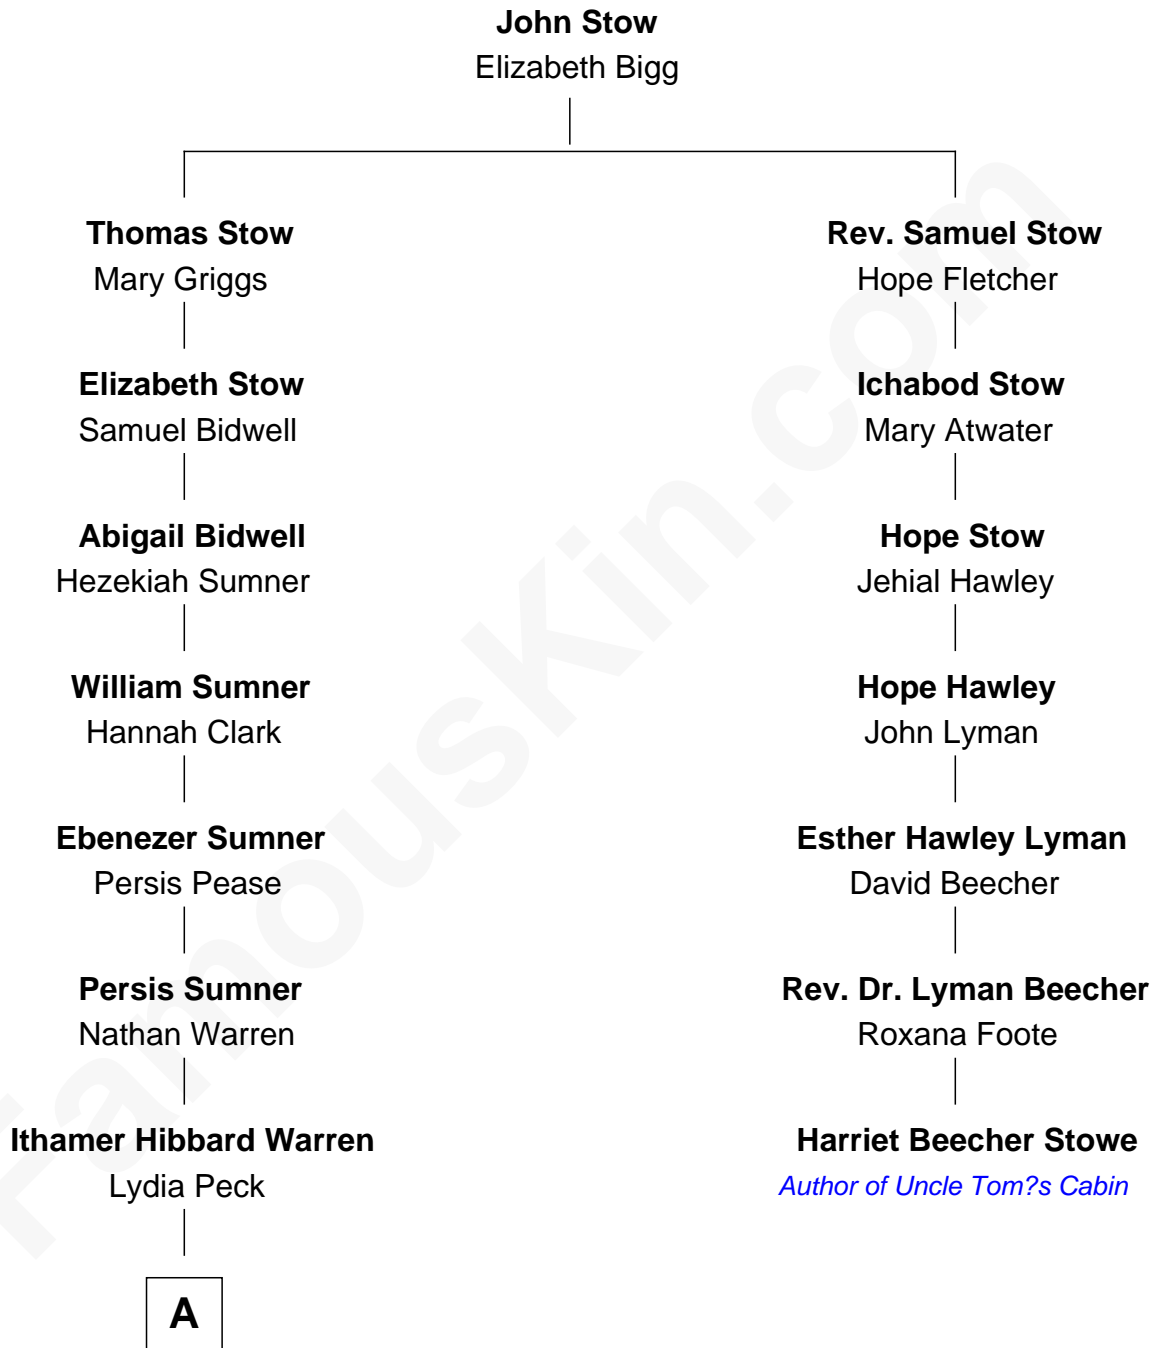

FamousKin.com

Relationship Chart of

Brian Wilson

Co-Founder of The Beach Boys

6th cousin 6 times removed of

Harriet Beecher Stowe

Author of Uncle Tom's Cabin

A

—
Marilla Warren

Henry Wilson

—
George Washington Wilson

Mary Bailey

—
William Henry Wilson

Alta Lenora Chitwood

—
William Coral Wilson

Edith Sophia Sthole