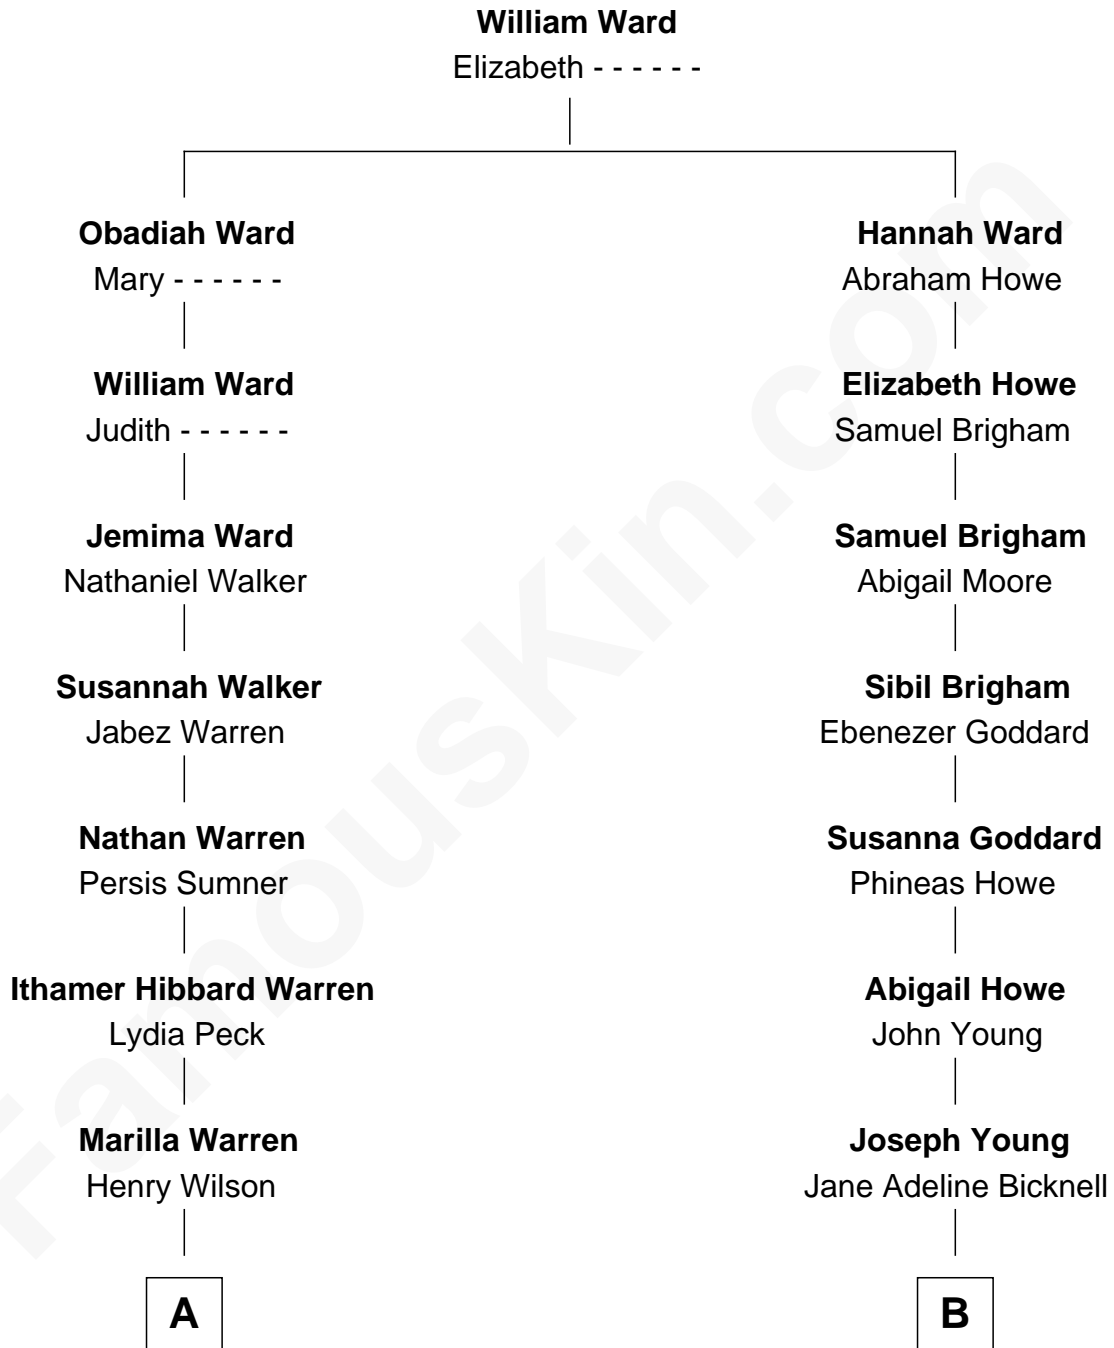

FamousKin.com Relationship Chart of

Brian Wilson

Co-Founder of The Beach Boys

11th cousin of

Steve Young

NFL Hall of Fame Quarterback

A

George Washington Wilson

Mary Bailey

William Henry Wilson

Alta Lenora Chitwood

William Coral Wilson

Edith Sophia Sthole

Murray Gage Wilson

Audree Neva Korthof

Brian Wilson