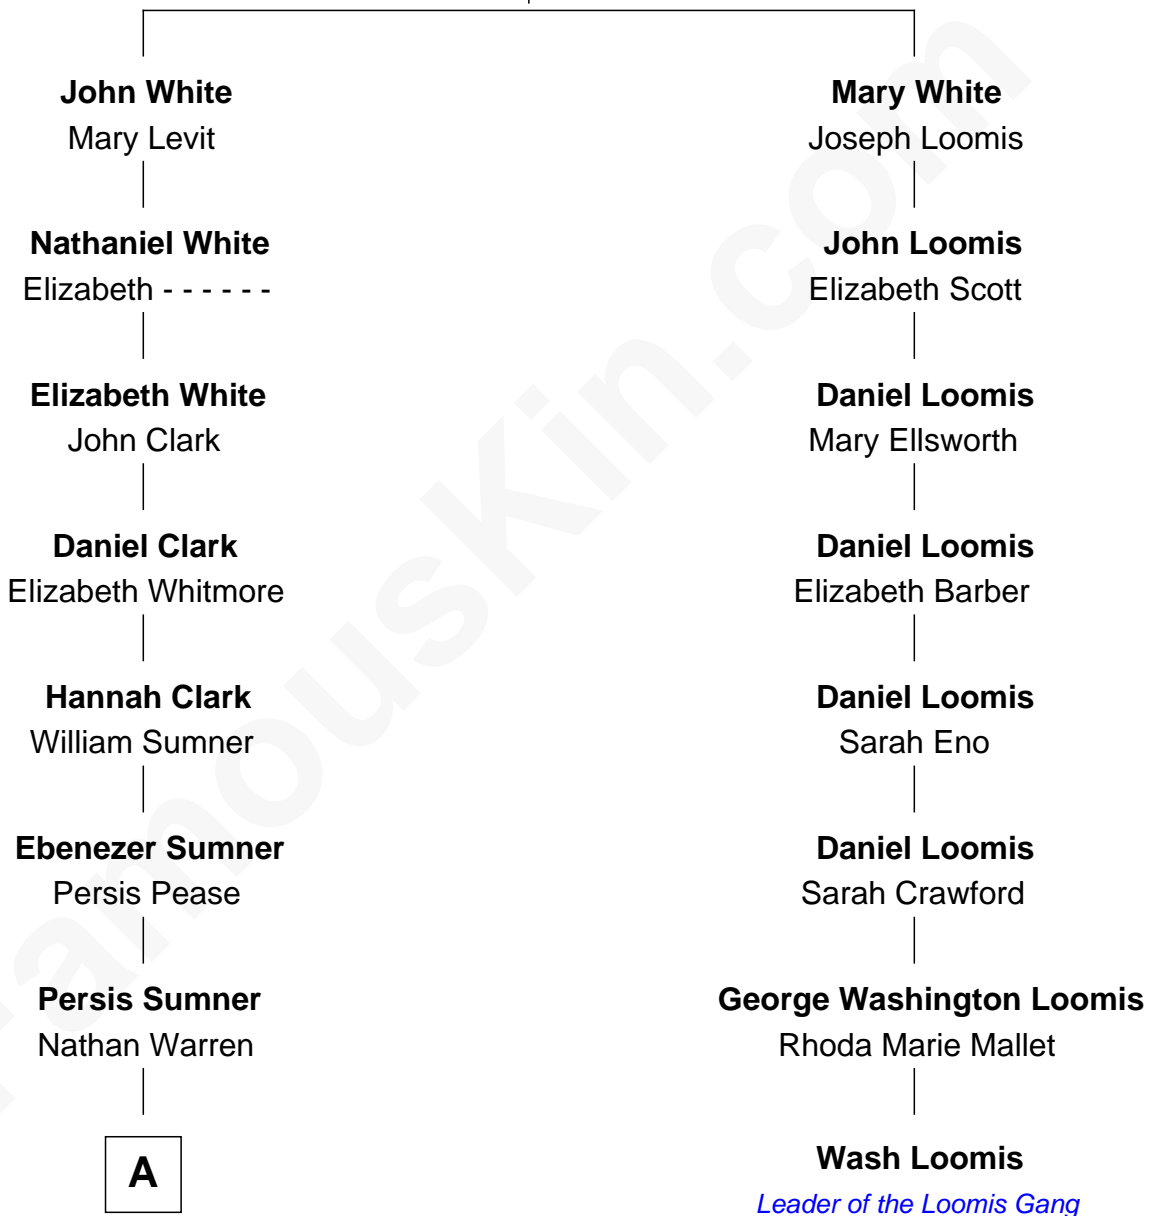

FamousKin.com Relationship Chart of

Brian Wilson

Co-Founder of The Beach Boys

7th cousin 6 times removed of

Wash Loomis

Leader of the Loomis Gang

Robert White
Bridget Allgar

A

|
Ithamer Hibbard Warren

Lydia Peck

|
Marilla Warren

Henry Wilson

|
George Washington Wilson

Mary Bailey

|
William Henry Wilson

Alta Lenora Chitwood