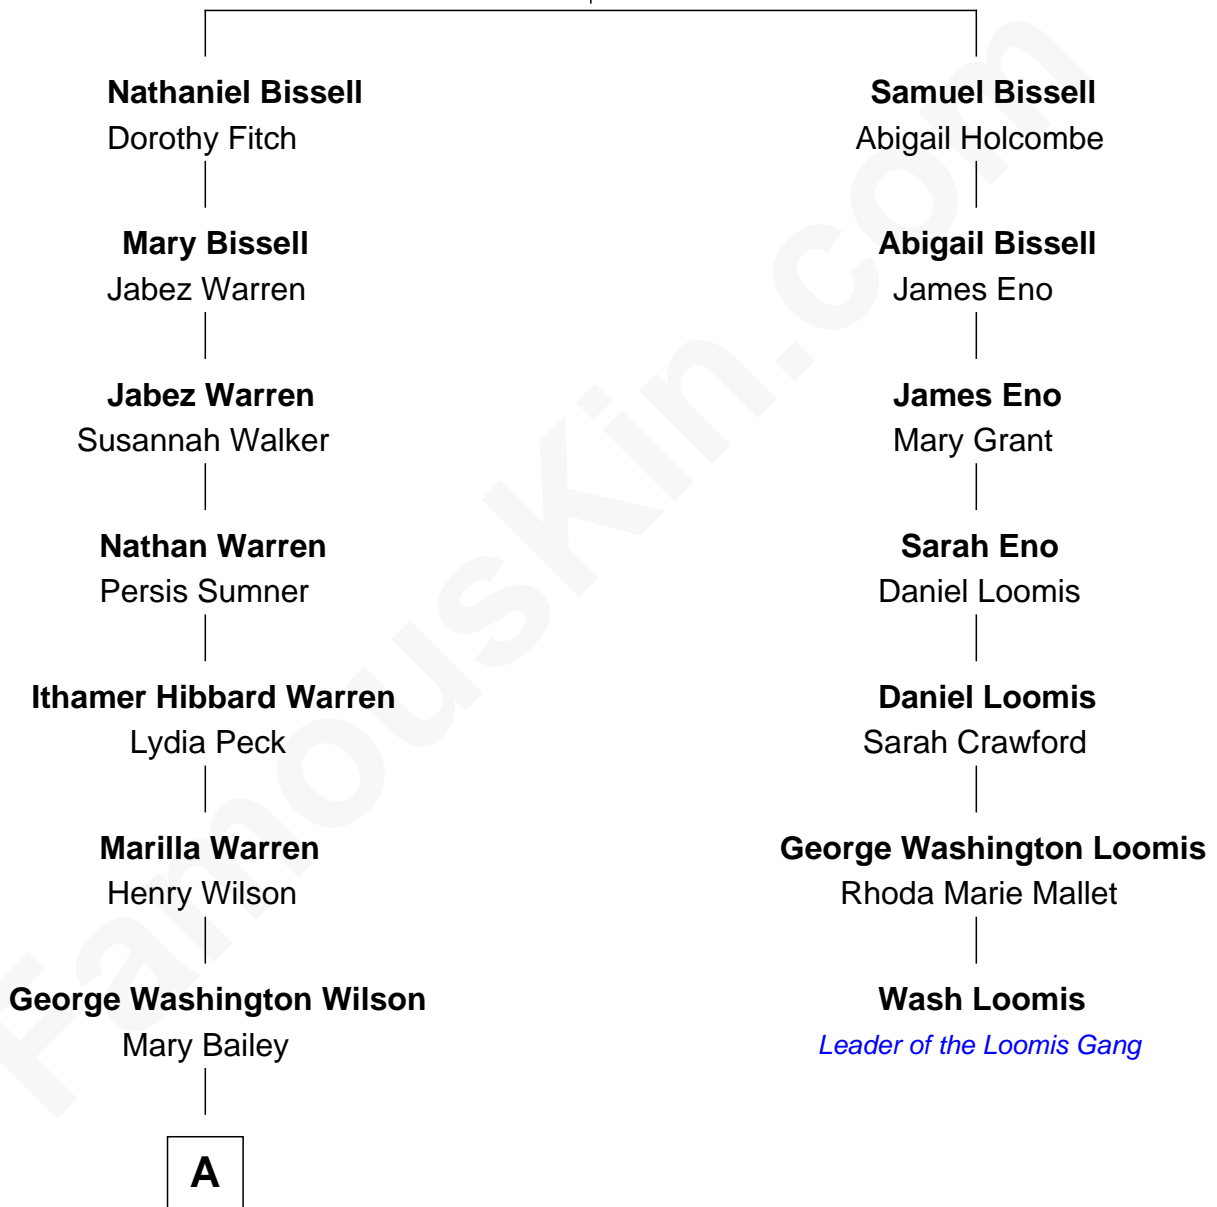

FamousKin.com Relationship Chart of

Brian Wilson

Co-Founder of The Beach Boys

6th cousin 4 times removed of

Wash Loomis

Leader of the Loomis Gang

John Bissell

A

—
William Henry Wilson

Alta Lenora Chitwood

—
William Coral Wilson

Edith Sophia Sthole

—
Murray Gage Wilson

Audree Neva Korthof

—
Brian Wilson

Co-Founder of The Beach Boys