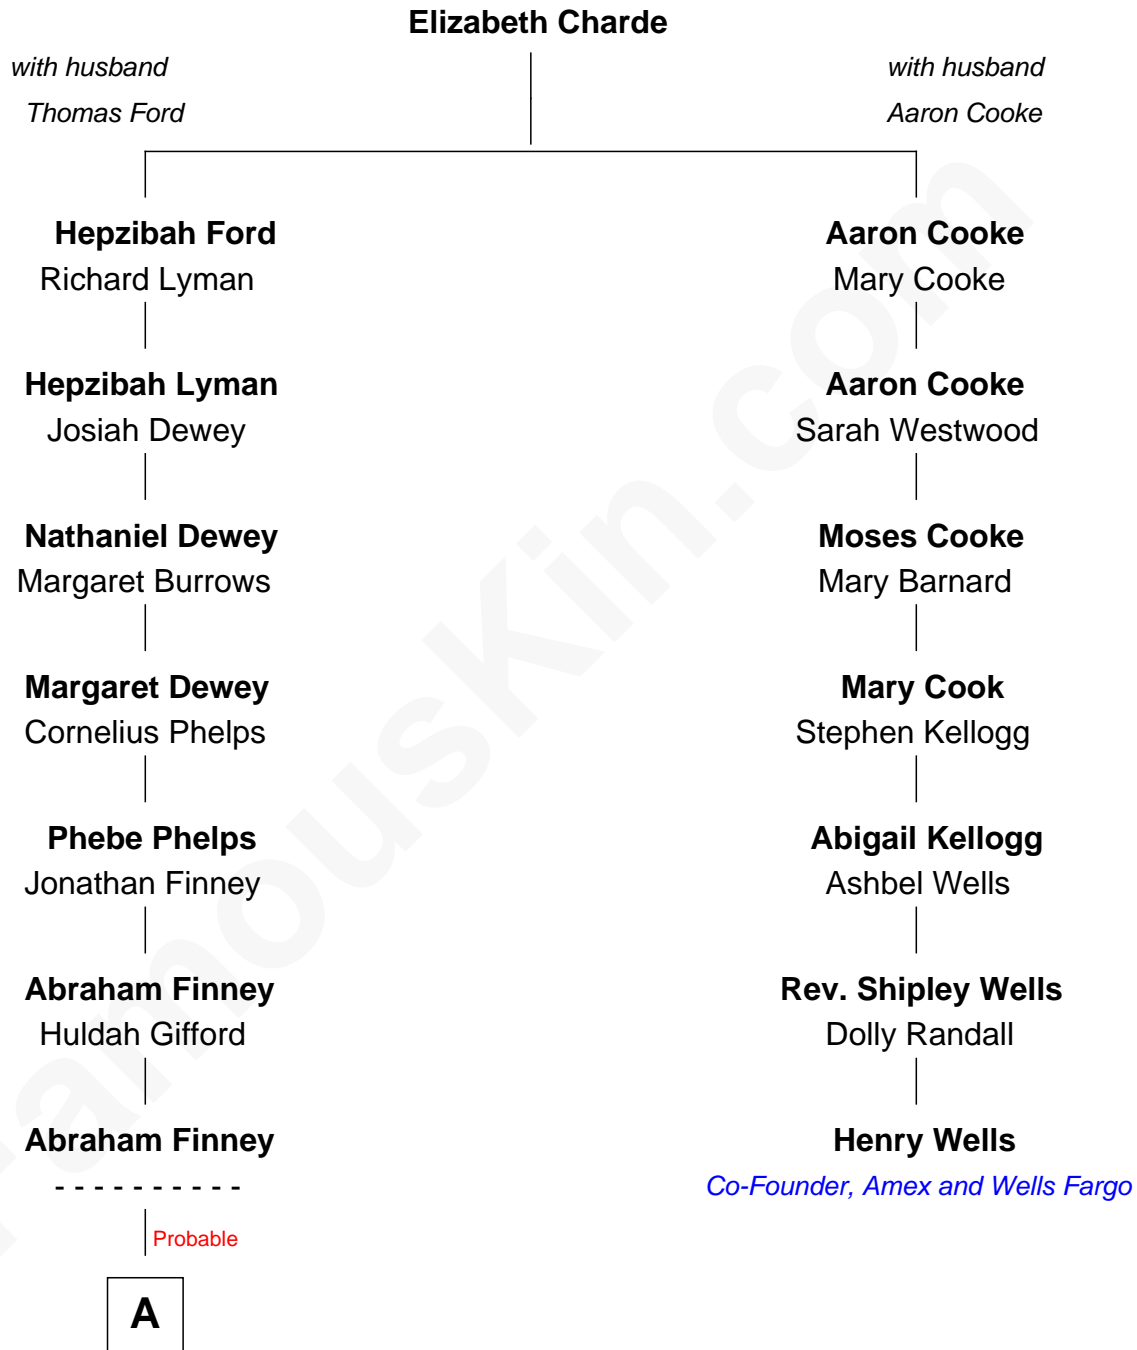

FamousKin.com Relationship Chart of

Brian Wilson

Co-Founder of The Beach Boys

6th cousin 5 times removed of

Henry Wells

Co-Founder of American Express and Wells Fargo and Co.

A

—
Eli Barnum Finney
Ellen Celia Coughlin

—
Albert H. Finney
Elnora Brass

—
Ruth Edna Finney
Carl Arie Korthof

—
Audree Neva Korthof
Murray Gage Wilson

—
Brian Wilson
Co-Founder of The Beach Boys