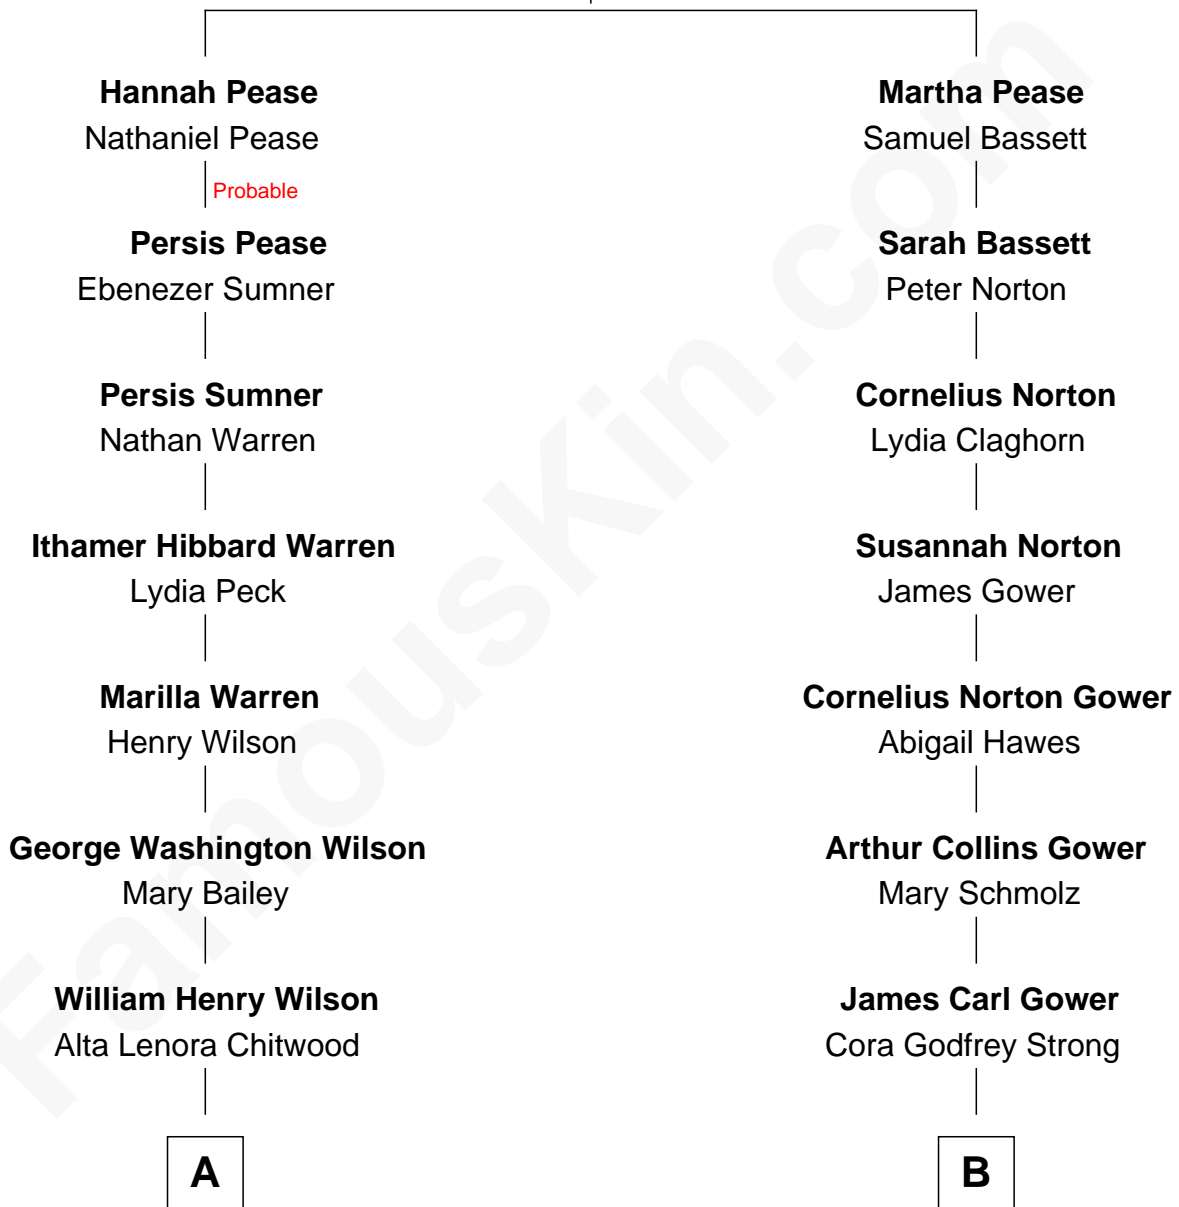

# FamousKin.com Relationship Chart of

**Brian Wilson**

*Co-Founder of The Beach Boys*

9th cousin of

**Sarah Palin**

*9th Governor of Alaska*

**Thomas Pease**  
Bathsheba Merry

**A**

**William Coral Wilson**

Edith Sophia Sthole

**Murray Gage Wilson**

Audree Neva Korthof

**Brian Wilson**

*Co-Founder of The Beach Boys*

**B**

**Helen Louise Gower**

Clement James Sheeran

**Sarah Sheeran**

Charles Richard Heath

**Sarah Palin**

*9th Governor of Alaska*